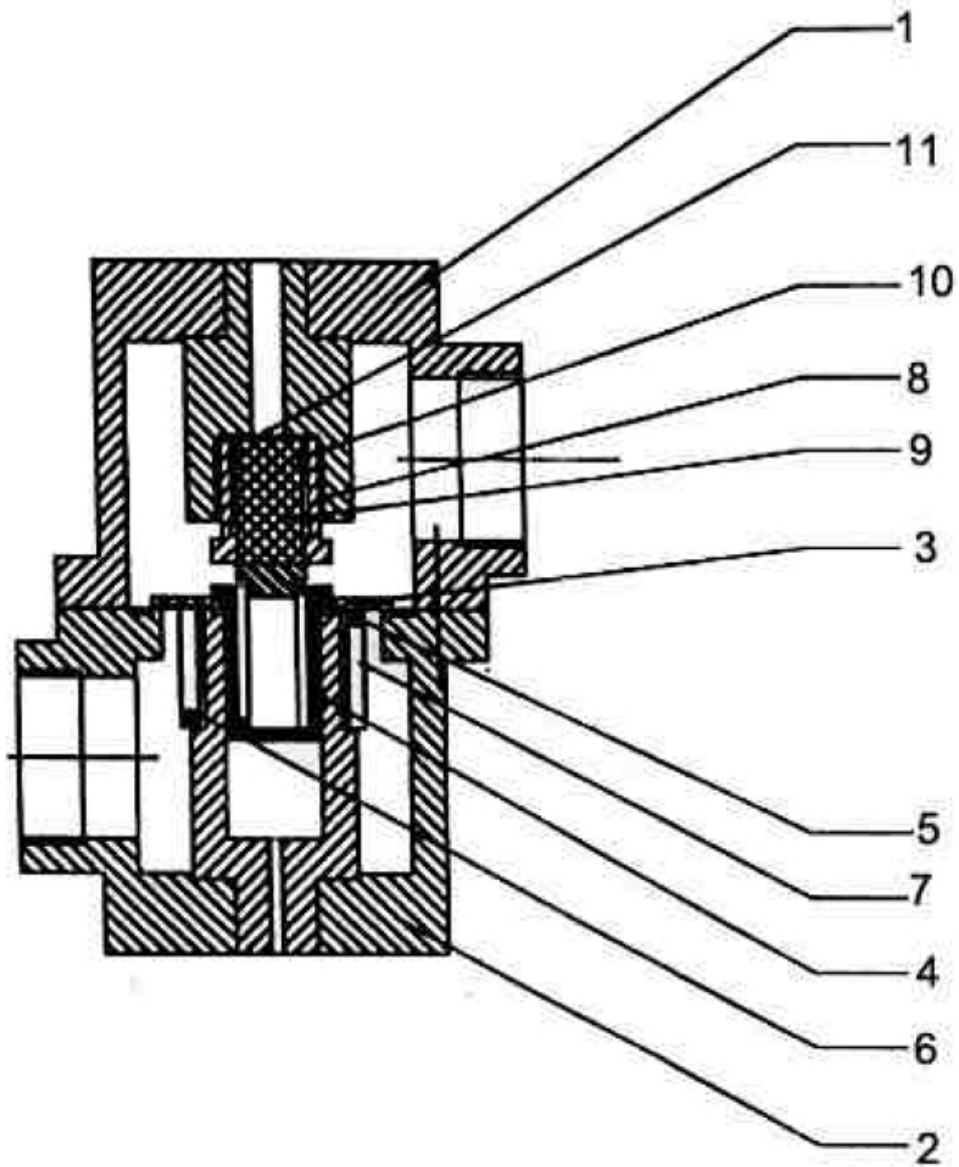

6. CONSTANT SPEED CONTROL - MODEL 7T2

6. CONSTANT SPEED CONTROL - MODEL 7T2

No.	Description	Ref Part No.	QTY
6-0	Constant Speed Control Assembly	30210686	1
6-1	– Body Top Csc	97052401	1
6-2	– Body Bottom Csc	97052385	1
6-3	– Plate Unloader Valve	30216030	1
6-4	– Cap Spring Inner	30285696	1
6-5	– Washer-Inner Spring	30220834	1
6-6	– Spring Csc - PP 597 Inner	30672091	1
6-7	– Spring Csc - PP Outer	30672109	1
6-8	– Unloader Cylinder	30298152	1
6-9	– Unloader Piston	30289797	1
6-10	– O Ring	95018073	1
6-11	– Washer Copper	30346613	1
6-12	– Cap Screw 3/8" X 1" HT	95035333	4
6-13	– Washer Flat 3/8"	30345227	4
6-14	Nipple 1-1/2" NPT	95056511	1
6-15	Elbow 5/16" Tube X 1/8" NPT	95031860	1