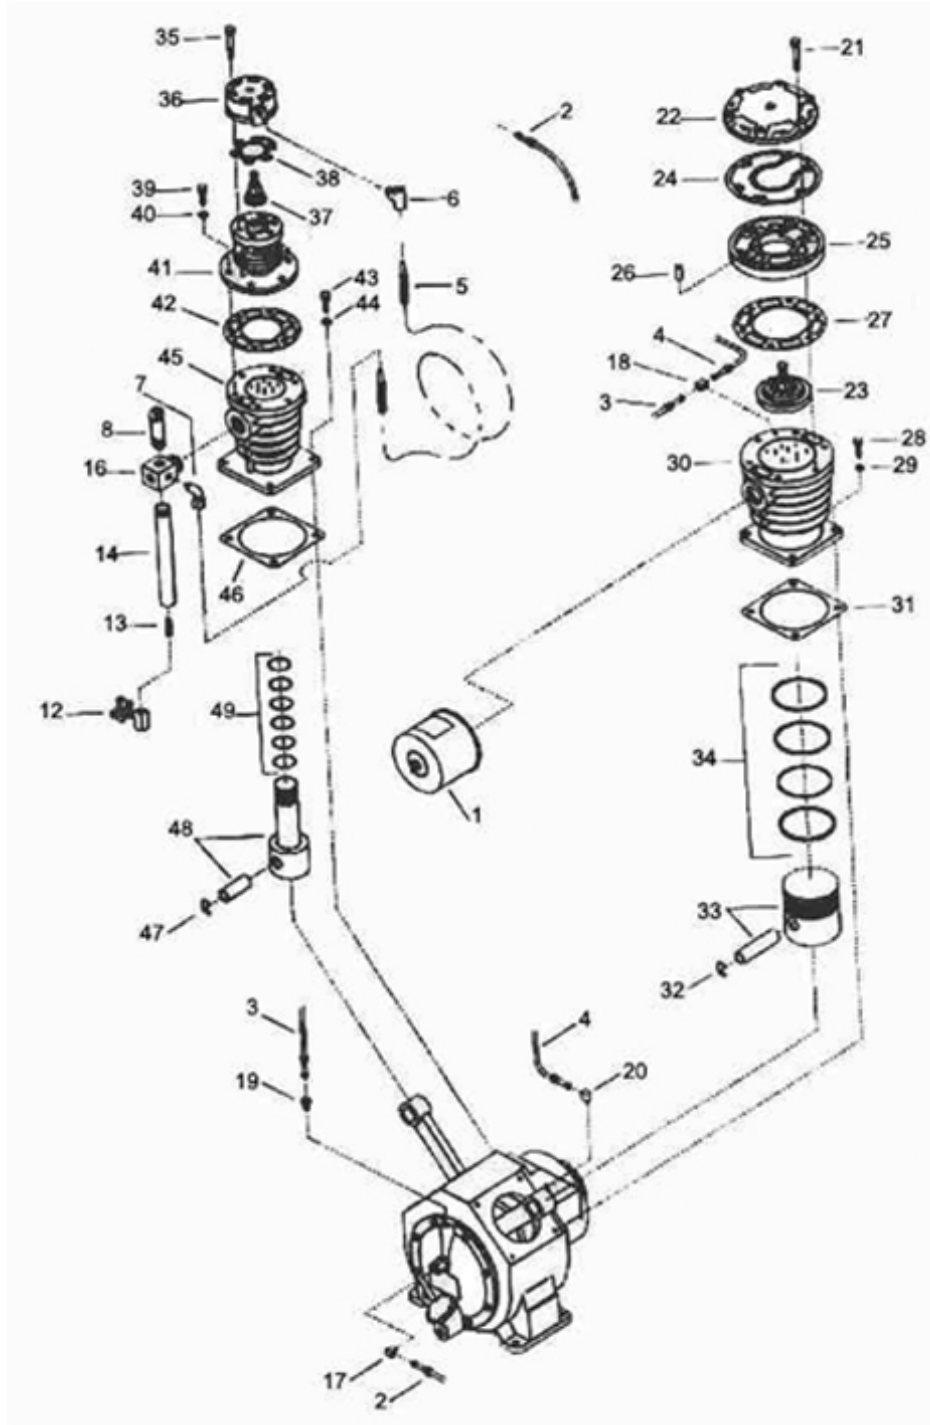

2. BARE COMPRESSOR - MODEL 7T2

2. BARE COMPRESSOR - MODEL 7T2

No.	Description	Ref Part No.	QTY
2-1	Filter 10 Micron	32109779	1
2-2	Tube Assembly Intercooler/P.V	37152196	1
2-3	Tube Assembly Fec PV/Inlet/A/H	37152154	1
2-4	Tube Assembly Breather Frame/Inlet	37152147	1
2-5	Tube Intercooler Without Nut	30812028	1
2-6	Elbow Tube 1/2" od * 3/8 * NPT Male	95040184	1
2-7	Connector Tube 1/2" * 3/8" NPT	95083184	1
2-8	Valve Safety 1/2 X 600 PSIG	31385503	1
2-12	Valve Needle 1/4	30666002	1
2-13	Nipple Hex 1/4 WP 1000 PSIG	32175051	2
2-14	Leg Condensate Assembly	94495686	1
2-15	Plug Pipe Sq. HD.1/4"	95033593	1
2-16	Connection Air Outlet	94495694	1
2-17	Elbow Tube 5/16" OD * 1/4" NPT Male	95110441	1
2-18	Tee Tube 5/16" Tube X 18" NPT	95007522	1
2-19	Connector Tube 5/16" * 1/4" NPT	95082491	2
2-20	Elbow Tube 5/16" * 1/4" NPT Male	95110441	1
2-21	Screw Cap Hex 1/2" X 3"	95053054	6
2-22	Head Air Top AS & S	37130481	1
2-23	Valve Assembly 50	37004843	1
2-24	Gasket Air Head Center	37007747	1
2-25	Head Air Elbow 5"	37130499	1
2-26	Down Pin for Air Head	37114030	1
2-27	Gasket Air Head	30294193	1
2-28	Capscrew -Hex Head 1/2" X 1-1/4"	95053567	4
2-29	Washer Copper 1/2"	95674701	4
2-30	Cylinder LP 5" 15T	37128782	1
2-31	Gasket Cylinder Flange	30294235	1
2-32	Ring Lock	30288450	2
2-33	Piston Pin Assembly 5" LP	32054504	1
2-33A	- Pin Piston	30288427	1
2-34	Ring Piston Set LP - 5" Dia. (32015174)	32198376	1
2-35	Screw Cap Hex 1/2" X 2-3/4"	95104212	6
2-36	Head Air 1-5/8"	37130655	1
2-37	Valve Complete 1-5/8"	31517725	1
2-38	Gasket Air Head	30294284	1
2-39	Screw Cap Hex Head 1/2" X 1-1/4"	95053567	6
2-40	Washer Copper 1/2"	95674701	6