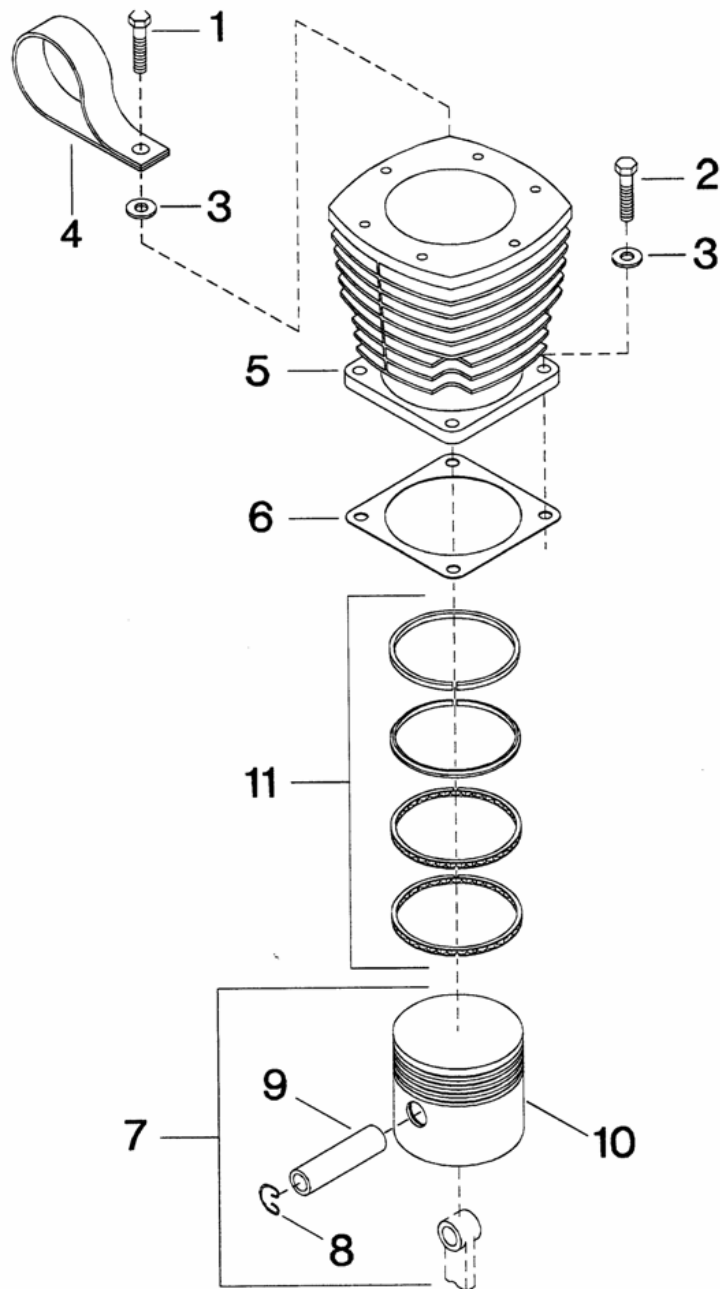

## 6. FIRST STAGE CYLINDER & PISTON - MODEL 7100

## 6. FIRST STAGE CYLINDER & PISTON - MODEL 7100

No.	Description	Ref Part No.	QTY
6-1	Capscrew, Hex Head - 1/2 -13 X 1-1/2"	95052924	1
6-2	Capscrew, Hex Head - 1/2 -13 X 1-1/4"	95053567	3
6-3	Gasket, Copper Washer - 1/2"	95674701	4
6-4	Strap, Lifting	30289748	1
6-5	Cylinder, Air- First Stage	32172157	1
6-6	Gasket, Flange	30294235	1
6-7	Piston, Air - First Stage - complete	30215222	1
6-8	– Ring Lock	30288450	2
6-9	– Pin Piston	30288427	1
6-10	– Piston, Air - 5-1/2"	NSS	1
6-11	Set, Ring - 5-1/2"	32194144	1