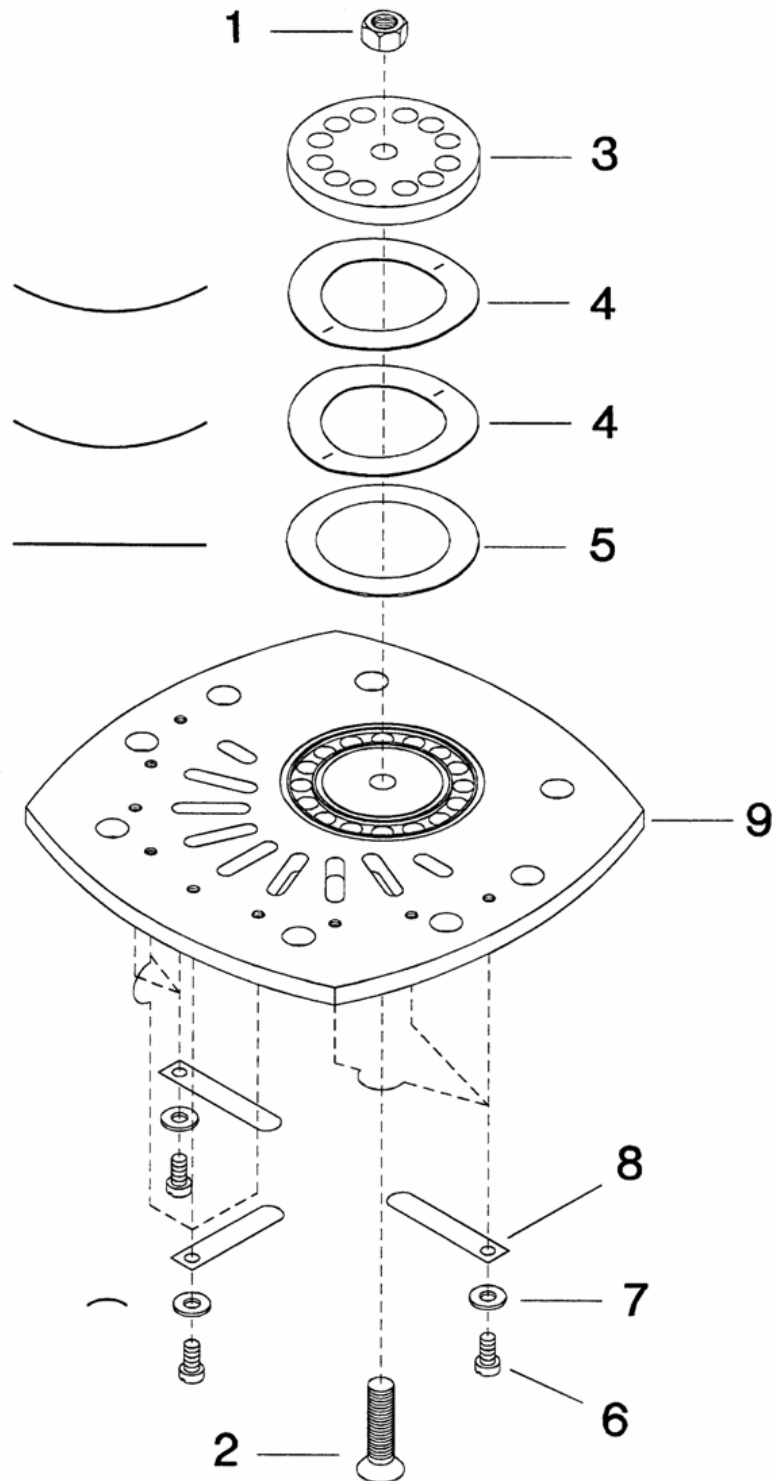

4. FIRST STAGE VALVE PLATE ASSEMBLY - MODEL 7100

4. FIRST STAGE VALVE PLATE ASSEMBLY - MODEL 7100

No.	Description	Ref Part No.	QTY
REF	Ass'y, First Stage Valve Plate (see-2-34)	32228330	1
4-1	– Nut, Whiz-Lock - 7/16 - 14 Hex	97166946	1
4-2	– Bolt Valve	32223927	1
4-3	– Plate, Stop - Discharge	32228314	1
4-4	– Spring, Valve - Discharge	30221501	2
4-5	– Plate, Valve - Discharge	30181499	1
4-6	– Screw, Fillister Head - 1/4-20 X 3/8"	32035511	9
4-7	– Washer, Belleville - 1/4"	32217382	9
4-8	– Valve, Finger	30220115	9
4-9	– Plate, Valve Seat	32228249	1