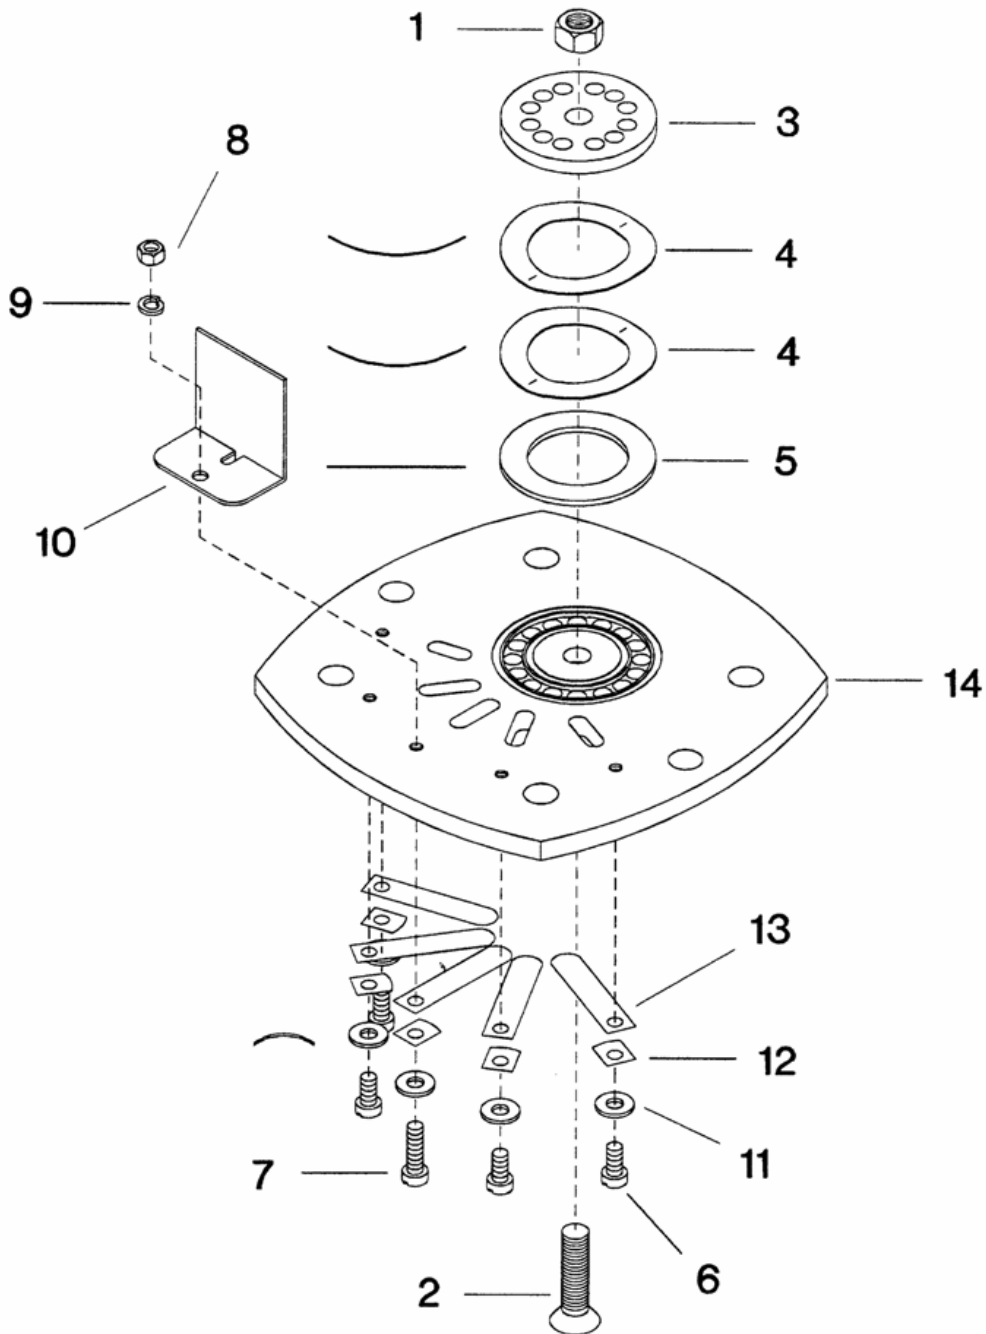

### 3. SECOND STAGE VALVE PLATE ASSEMBLY - MODEL 7100

### 3. SECOND STAGE VALVE PLATE ASSEMBLY - MODEL 7100

No.	Description	Ref Part No.	QTY
REF	Ass'y, Second stage Valve plate (see 2-16)	32228322	1
3-1	– Nut, Whiz-Lock - 7/16 - 14 Hex	97166946	1
3-2	– Bolt, Valve	32223927	1
3-3	– Plate, Stop - Discharge	32228264	1
3-4	– Spring, Valve - Discharge	30221394	2
3-5	– Plate, Valve - Discharge	30215917	1
3-6	– Screw, Fillister Head - 1/4-20 X 3/8"	32035511	4
3-7	– Screw, Machine - Fillister Head-1/4-20 X 3/4"	32224008	1
3-8	– Nut, Hex - 1/4 - 20	95416335	1
3-9	– Lockwasher, Spring - 1/4"	32035479	1
3-10	– Diffuser, Valve plate	32223919	1
3-11	– Washer, Belleville - 1/4"	32217382	5
3-12	– Retainer, Finger Valve	32228306	5
3-13	– Valve, Finger	30220115	5
3-14	– Plate, Valve Seat	32228256	1