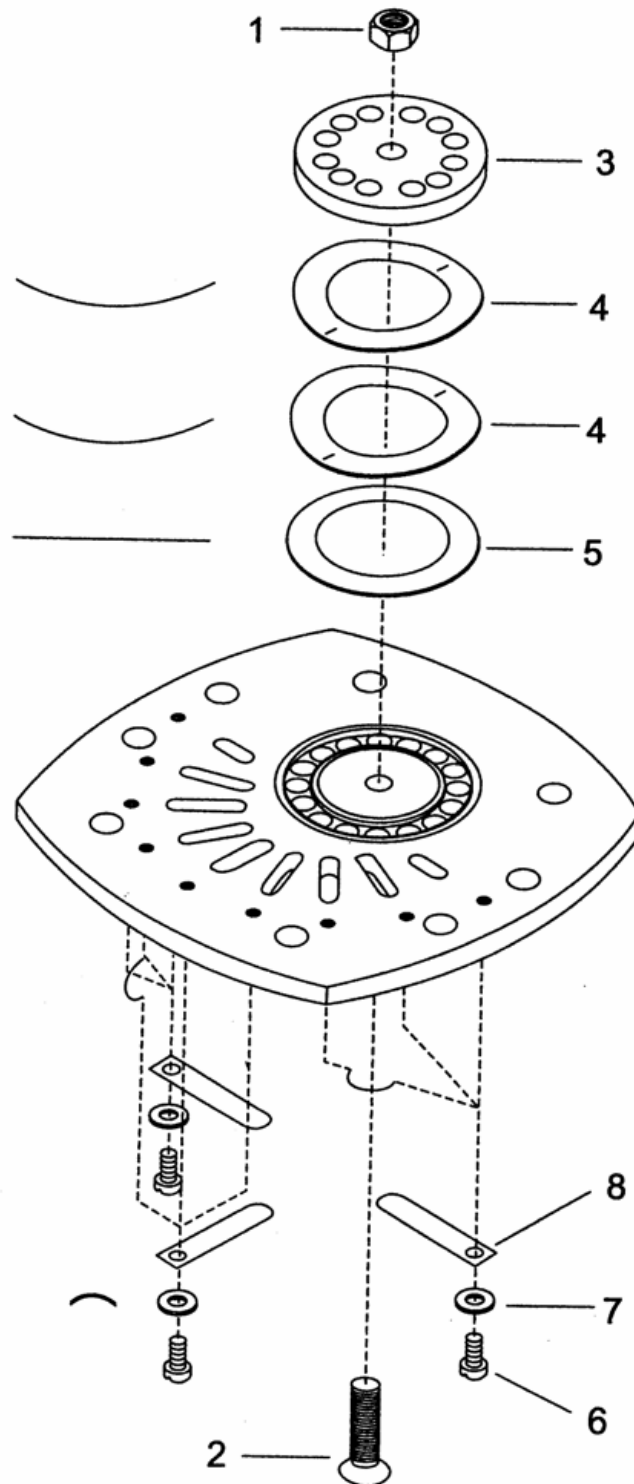

4. FIRST STAGE VALVE PLATE ASSEMBLY - MODEL 3000

4. FIRST STAGE VALVE PLATE ASSEMBLY - MODEL 3000

No.	Description	Ref Part No.	QTY
REF	Assembly, First Stage Valve Plate	32228330	2
4-1	– Nut, Whiz-Lock -7/16-14 Hex	97166946	1
4-2	– Bolt, Valve	32223927	1
4-3	– Plate, Stop - Discharge	32228314	1
4-4	– Spring, Valve - Discharge	30221501	2
4-5	– Plate, Valve - Discharge	30181499	1
4-6	– Screw, Fillister Head - 1/4-20 X 3/8"	32035511	9
4-7	– Washer, Belleville - 1/4"	32217382	9
4-8	– Valve, Finger	30220115	9
4-9	– Plate, Valve Seat	32228249	1