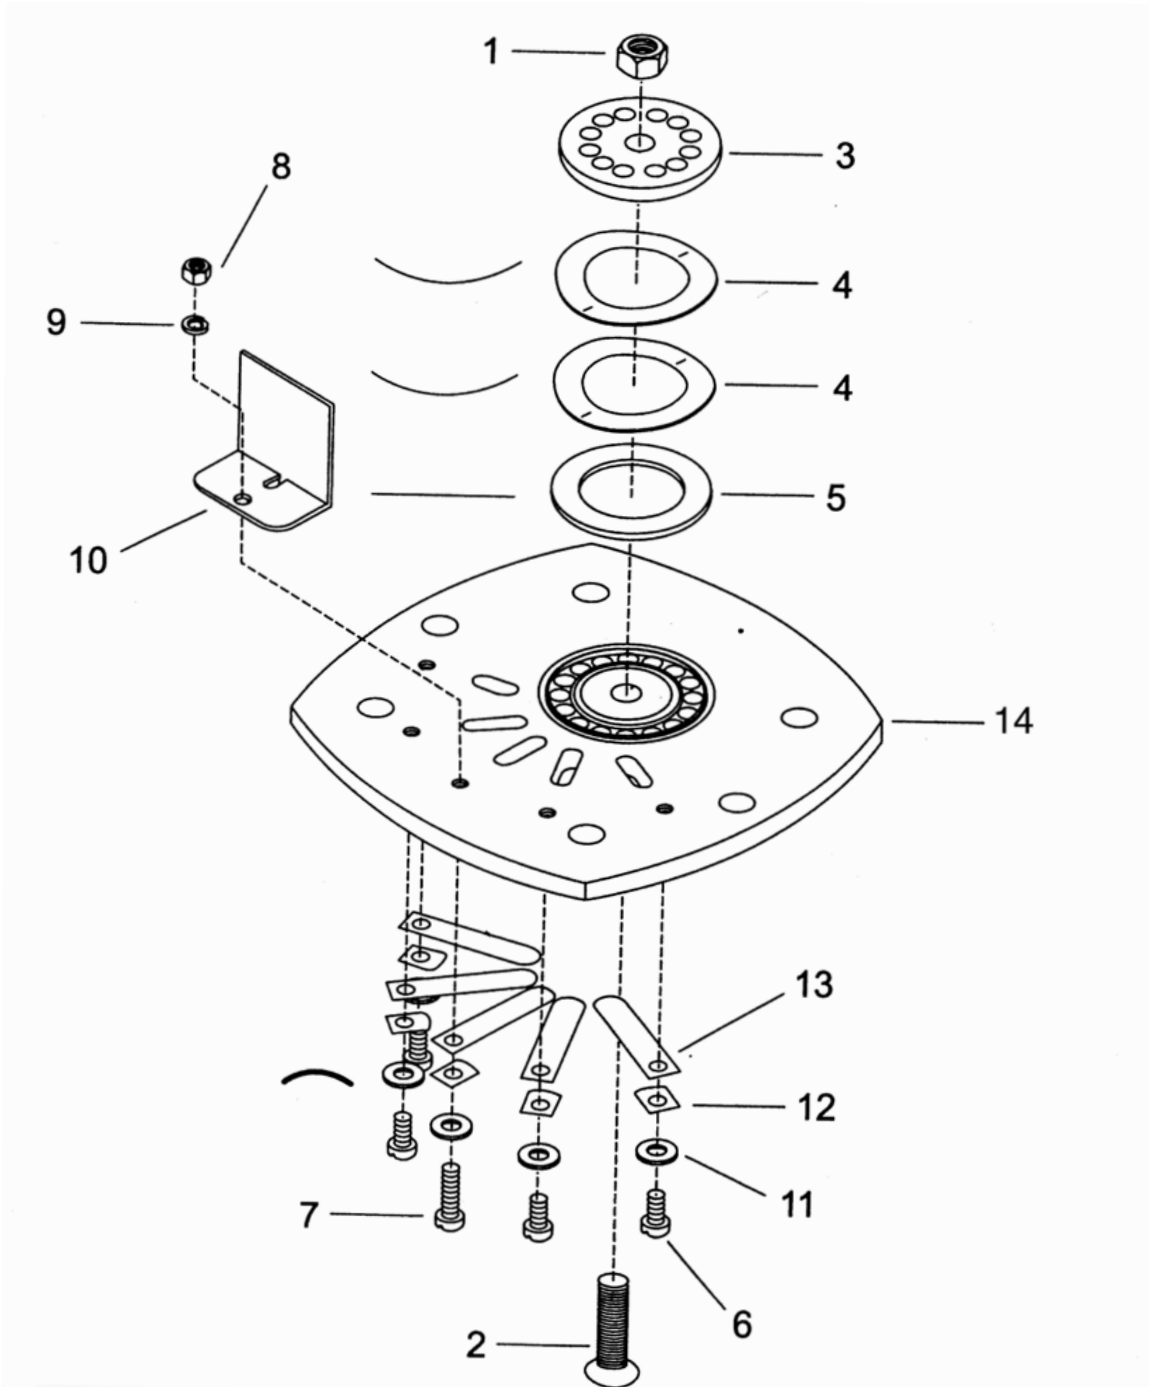

3. SECOND STAGE VALVE PLATE ASSEMBLY - MODEL 3000

3. SECOND STAGE VALVE PLATE ASSEMBLY - MODEL 3000

No.	Description	Ref Part No.	QTY
REF	Assembly, Second Stage Valve Plate	32228322	1
3-1	– Nut, Whiz-Lock - 7/16-14 Hex	97166946	1
3-2	– Bolt, Valve	32223927	1
3-3	– Plate, Stop - Discharge	32228264	1
3-4	– Spring, Valve - Discharge	30221394	2
3-5	– Plate, Valve - Discharge	30215917	1
3-6	– Screw, Fillister Head -1/4-20 X 3/8"	32035511	4
3-7	– Screw, Machine - Fillister Head - 1/4-20 X 3/4"	32224008	1
3-8	– Nut, Hex -1/4-20	95416335	1
3-9	– Lockwasher, Spring -1/4"	32035479	1
3-10	– Diffuser, Valve Plate	32223919	1
3-11	– Washer, Belleville -1/4"	32217382	5
3-12	– Retainer, Finger Valve	32228306	5
3-13	– Valve, Finger	30220115	5
3-14	– Plate, Valve Seat	32228256	1