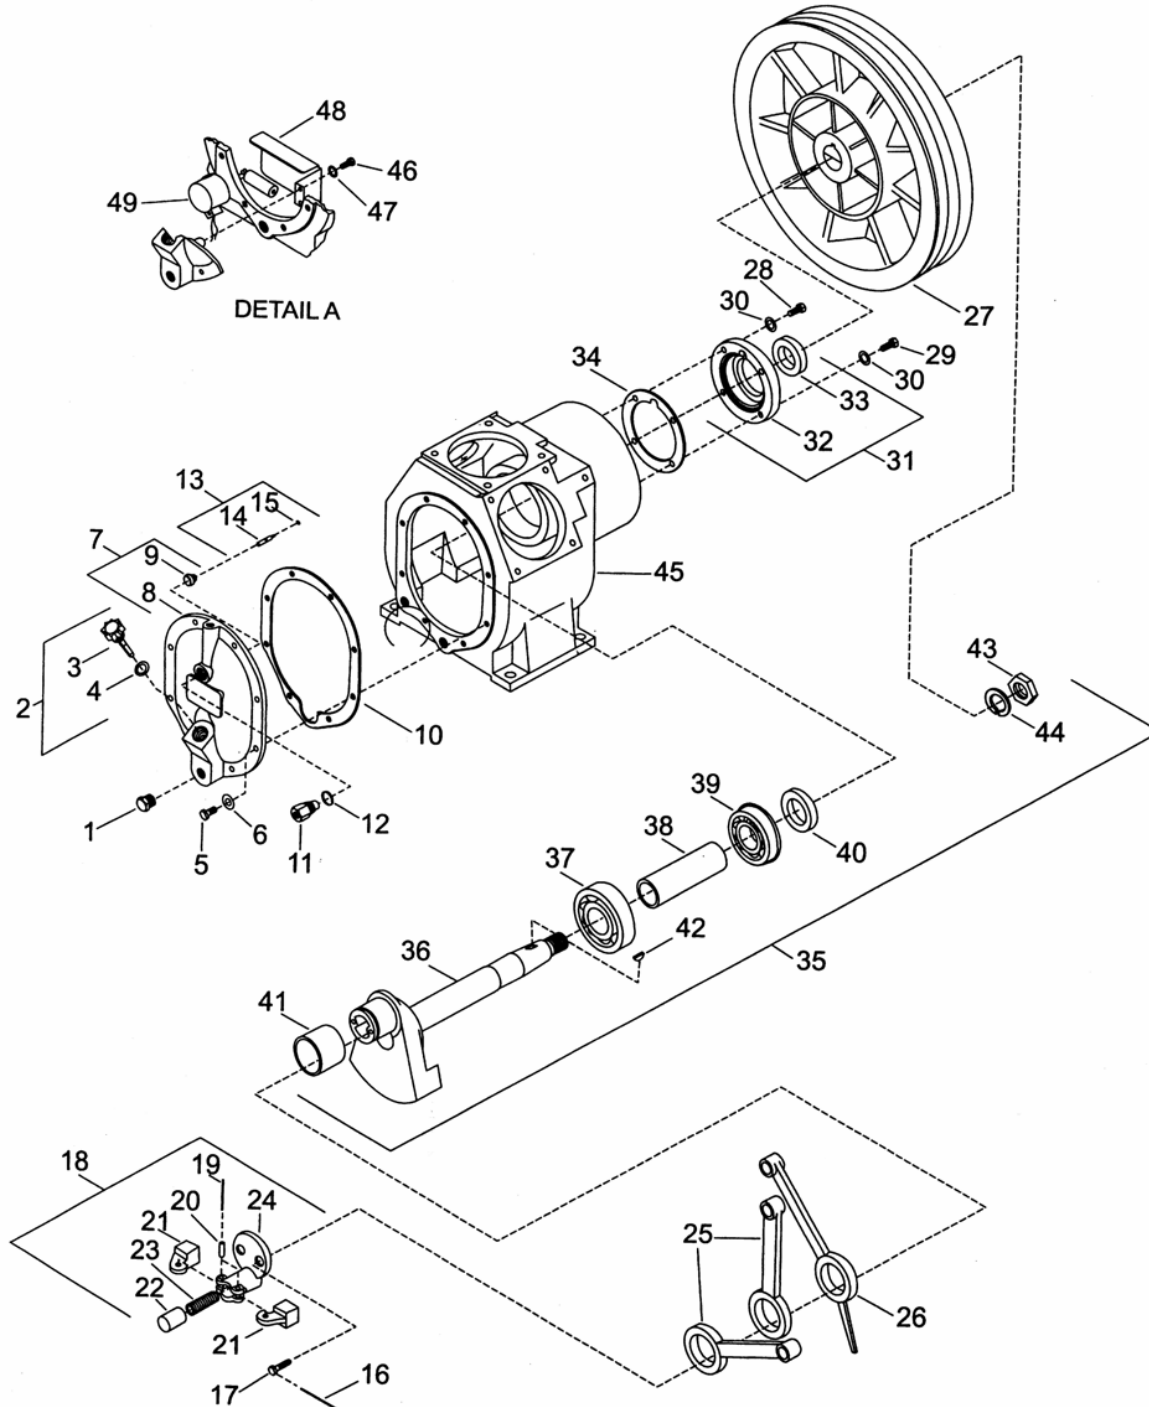

1. COMPRESSOR FRAME ASSEMBLY - MODEL 3000

1. COMPRESSOR FRAME ASSEMBLY - MODEL 3000

No.	Description	Ref Part No.	QTY
1-1	Plug, Oil Drain	95344651	1
1-2	Plug, Oil Fill - Complete	30289003	1
1-3	– Plug, Oil Fill	NSS	1
1-4	– O-Ring, Oil Fill Plug	95022158	1
1-5	Capscrew, Hex - 3/8-16 X 1"	95035333	8
1-6	Washer, Copper - 3/8"	95674677	8
1-7	Assembly, Frame End Cover	37128089	1
1-8	– Cover, Frame End	NSS	1
1-9	– Bushing, Pilot Valve	37128261	1
1-10	Gasket, Frame End Cover	30439285	1
1-11	Valve, Pilot	37113701	1
1-12	Washer, Copper	30346597	1
1-13	Assembly, Thrust Pin	32218406	1
1-14	– Pin, Thrust	NSS	1
1-15	– O-Ring	95022695	1
1-16	Lockwire - 12 GA X 5"	90799289	1
1-17	Capscrew - Hex 3/8-16 X 1"	95101929	2
1-18	Assembly, Crankpin Cap - Centrifugal Unloader	30290936	1
1-19	– Lockwire - 12 GA X 5"	90799271	1
1-20	– Pin, Centrifugal Unloader Weight	30214951	2
1-21	– Weight, Centrifugal Unloader	30220875	2
1-22	– Plunger, Centrifugal Unloader	30285688	1
1-23	– Spring, Centrifugal Unloader	30672281	1
1-24	– Body, Crankspin Cap	30210322	1
1-25	Rod, Connecting - First Stage (Low Pressure)	32003659	2
1-26	Rod, Connecting - Second Stage (High Pressure)	32003642	1
1-27	Beltwheel	32177180	1
1-28	Capscrew - Hex 3/8-16 X 1"	95035333	2
1-29	Capscrew - Hex 3/8-16 X 1-1/4"	95043766	2
1-30	Washer, Copper - 3/8"	95674677	4
1-31	Assembly, Crankshaft End Cover	32499881	1
1-32	– Cover, Crankshaft End	NSS	1
1-33	– Seal, Oil	32498958	1
1-34	Gasket, Crankshaft End Cover	30294961	1
1-35	Assembly, Crankshaft - Complete	32310054	1
1-36	– Assembly, Disc and Crankshaft	NSS	1
1-37	– Bearing, Ball	32295701	1
1-38	– Spacer, Main Bearing	30218457	1