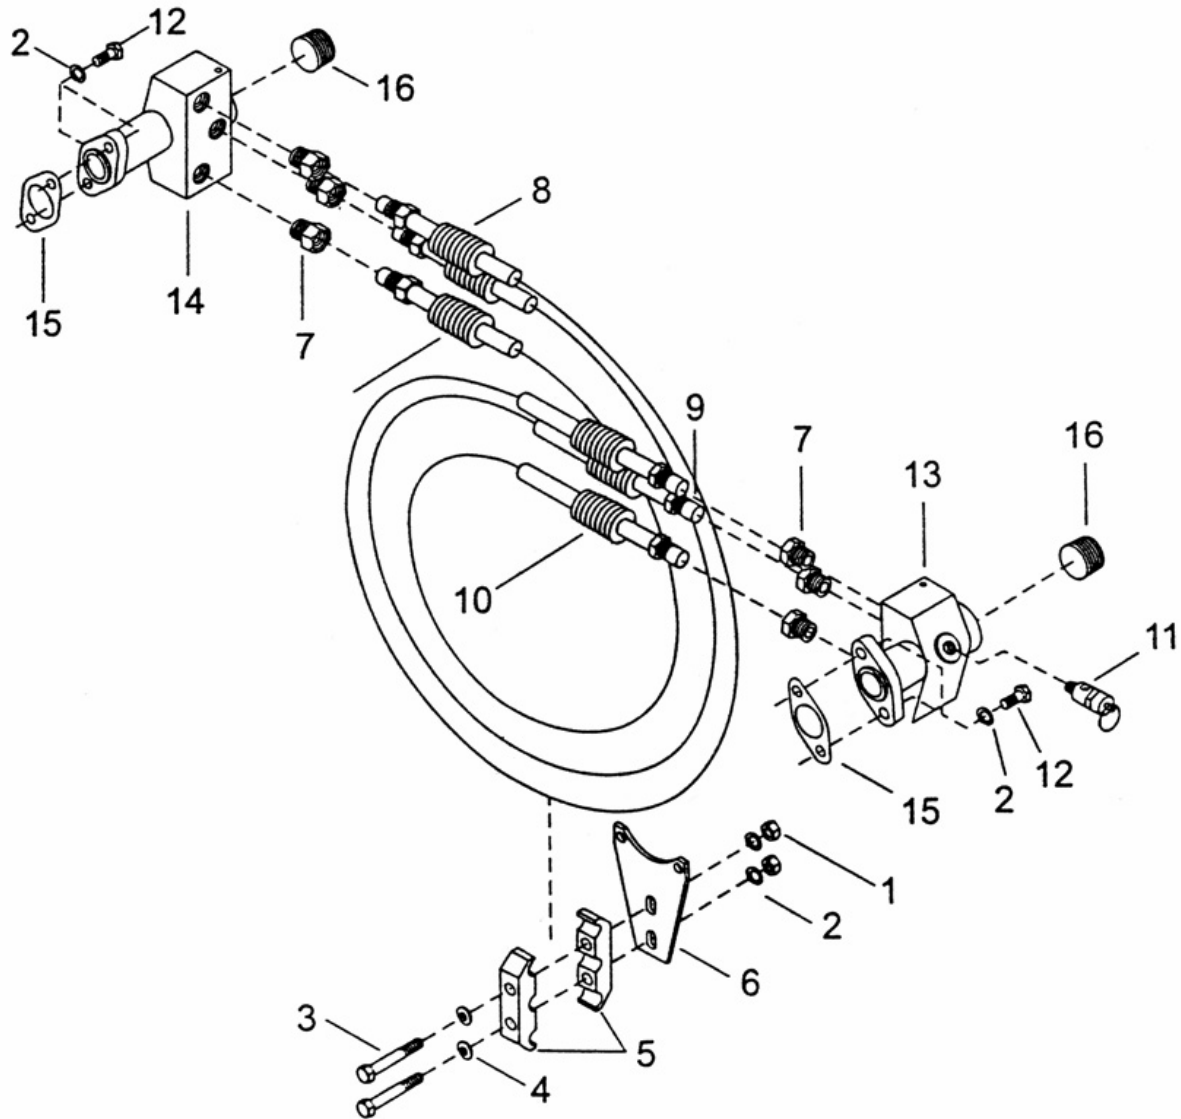

## 5. INTERCOOLER ASSEMBLY - MODEL 2545

## 5. INTERCOOLER ASSEMBLY - MODEL 2545

No.	Description	Ref Part No.	QTY
REF	Assembly, Intercooler	32188666	1
5-1	Nut, Hex -3/8-16	95077764	2
5-2	Lockwasher, Spring -3/8"	95081857	6
5-3	Capscrew, Hex -3/8-16 X 2-1/2"	95079646	2
5-4	Washer, Flat -3/8"	95069597	2
5-5	Clamp, Intercooler	32294159	2
5-6	Bracket, Intercooler Clamp	32294142	1
5-7	Connector, Male - 5/8 X 1/2"	95083226	6
5-8	Assembly, Tube - #3 Intercooler	32211708	1
5-9	Assembly, Tube - #2 Intercooler	32211690	1
5-10	Assembly, Tube - #1 Intercooler	32211682	1
5-11	Valve, Relief - 80 PSIG	72062185	1
5-12	Capscrew, Hex -3/8-16 X 1"	95468443	4
5-13	Manifold, Head - LP	32185787	1
5-14	Manifold, Head - HP	32185795	1
5-15	Gasket, Manifold	32188377	2
5-16	Plug, Pipe - Square Countersunk - 1"	95101457	2