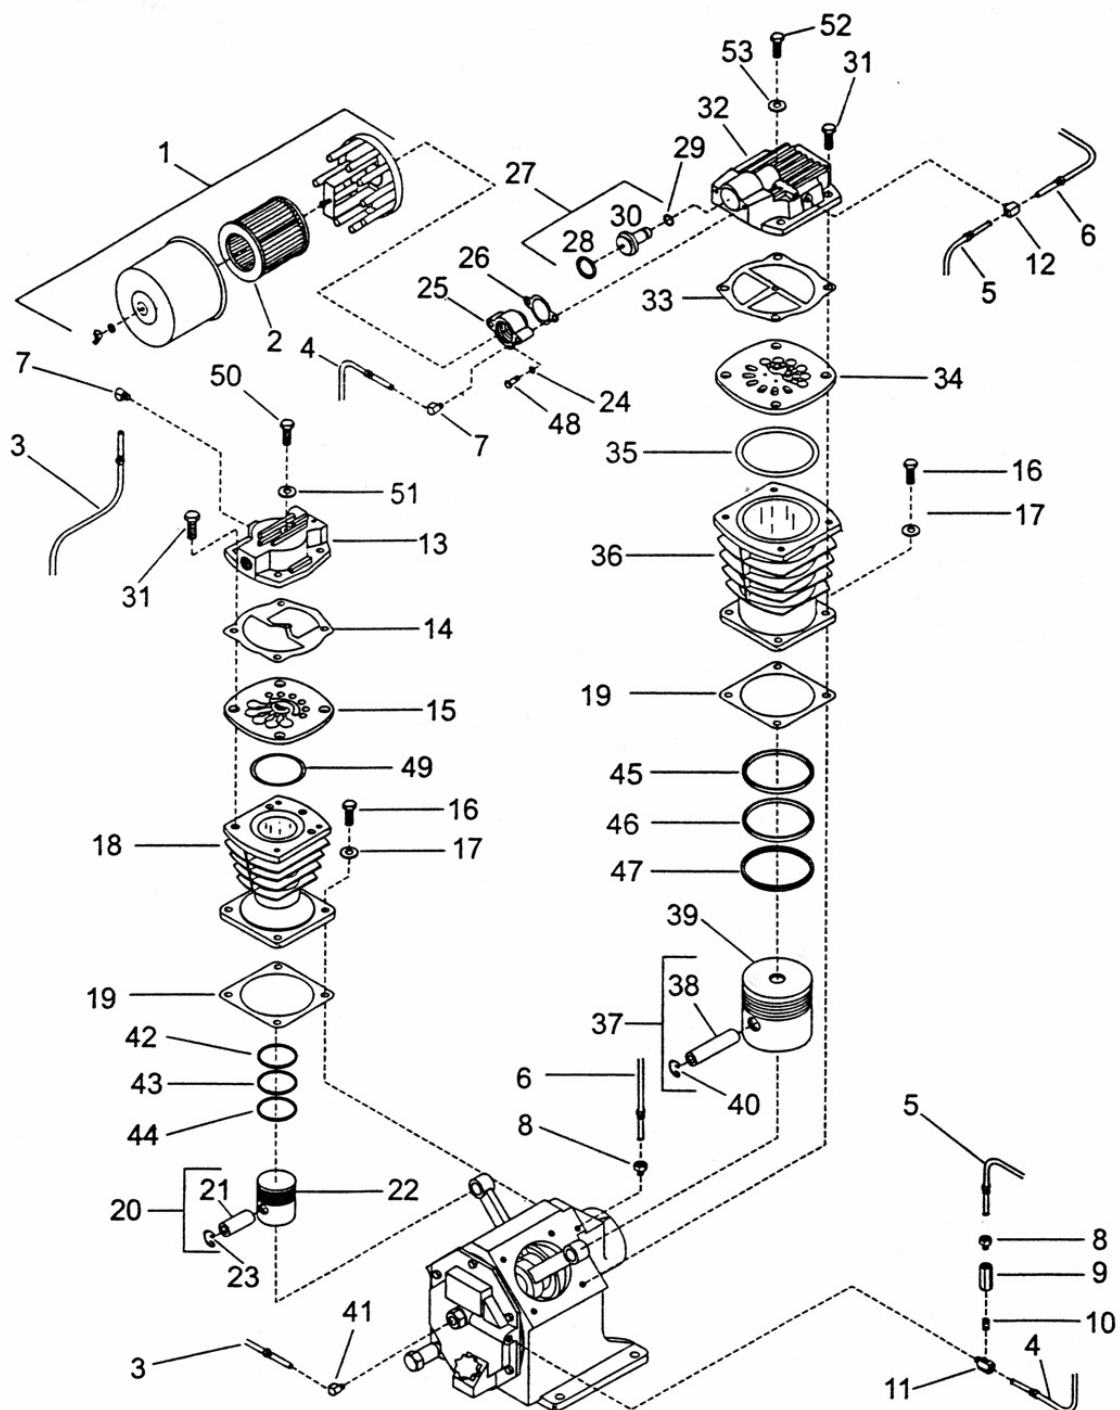

2. COMPRESSOR PUMP ASSEMBLY - MODEL 2545

2. COMPRESSOR PUMP ASSEMBLY - MODEL 2545

No.	Description	Ref Part No.	QTY
2-1	Filter, Air Inlet - Complete	32230542	1
2-2	– Element, Filter - 10 Micron	32012957	1
2-3	Assembly, Tube -Pilot Valve/High Pressure Head	32293953	1
2-4	Assembly, Tube -Frame End Cover Tee/Inlet	32201444	1
2-5	Assembly, Tube -Fec Check Valve/Low Pressure Head	32293961	1
2-6	Assembly, Tube -Breather	32293946	1
2-7	Elbow, Tube - 5/16 X 1/8"	95031860	2
2-8	Connector, Tube - 5/16 X 1/8"	95082483	2
2-9	Valve, Check	32001141	1
2-10	Nipple, Close - 1/8" X 3/4"	95796017	1
2-11	Connector, Male -5/16 X 1/4"	32203242	1
2-12	Tee, Male Branch - 5/16 X 1/8"	95007522	1
2-13	Head, High Pressure	32294084	1
2-14	Gasket, Head - High Pressure	32294043	1
2-15	Assembly, Valve Plate - High Pressure (Fig. 4)	32293904	1
2-16	Capscrew, Hex - 1/2-13 X 1-1/4"	95053567	8
2-17	Gasket, Copper Washer - 1/2"	95674701	8
2-18	Cylinder -2-3/4"- 2nd Stage	32295248	1
2-19	Gasket, Flange	32294019	2
2-20	Complete, Piston/Pin - High Pressure	32496614	1
2-21	– Pin, Piston	32182818	1
2-22	– Piston - 2-3/4"	NSS	1
2-23	– Ring/Lock	30287791	2
2-24	Lockwasher, Spring - 5/16"	95043188	2
2-25	Cover, Unloader	32230633	1
2-26	Gasket, Unloader Cover	32182826	1
2-27	Assembly, Piston Unloader	32256265	1
2-28	– Seal, Unloader Piston	32254740	1
2-29	– O-Ring, Unloader Piston	32188385	1
2-30	– Piston, Unloader	NSS	1
2-31	Capscrew, Hex - 1/2-13 X 1-3/4"	95104188	8
2-32	Head - Low Pressure	32499899	1
2-33	Gasket, Head - Low Pressure	32294050	1
2-34	Assembly, Valve Plate - Low Pressure (Fig.C)	32293912	1
2-35	O-Ring, Valve Plate	32294076	1
2-36	Cylinder -5" - 1st Stage	32295271	1
2-37	Complete, Piston/Pin - Low Pressure	32496580	1
2-38	– Pin, Piston	30297022	1