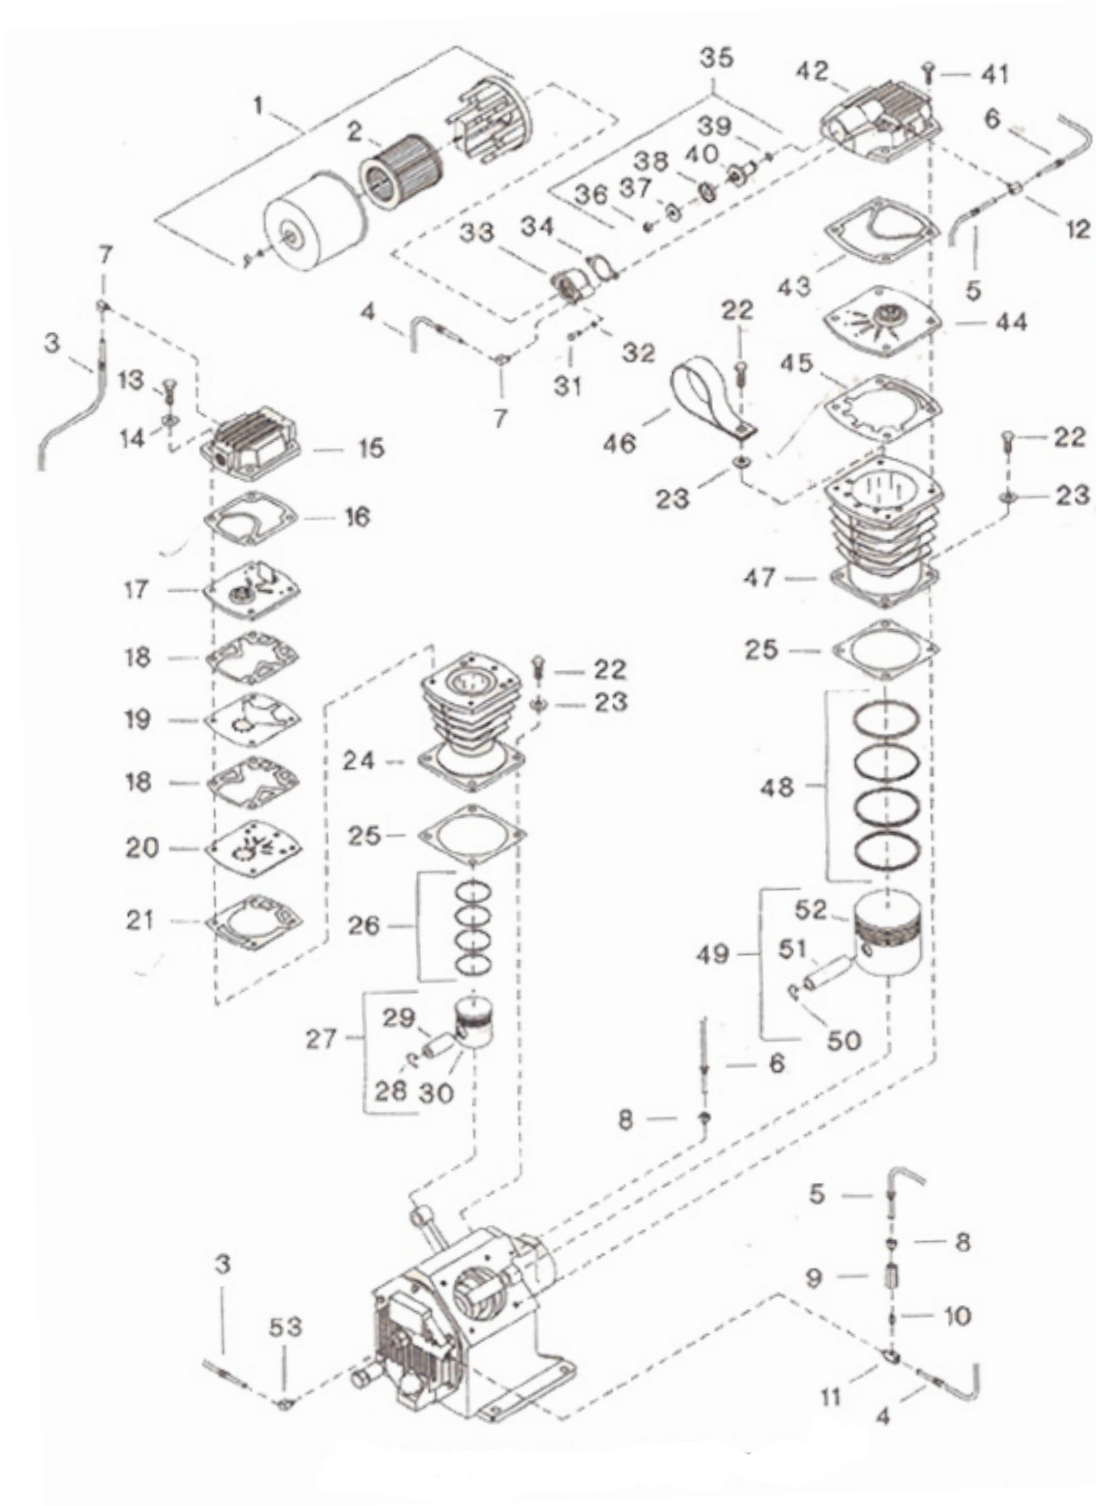

## 2. BARE COMPRESSOR - MODEL 2540

No.	Description	Ref Part No.	QTY
2-1	Filter Air Inlet Complete	32230542	1
2-2	– Element Filter 10 Micron	32012957	1
2-3	Tube Assembly Pilot Valve/High Pressure Head	32188393	1
2-4	Tube Assembly Frame End Cover Tee/Inlet	32201444	1
2-5	Tube Assembly Fec Check Valve/Lp Airhead	32201451	1
2-6	Tube Assembly Breather	32188633	1
2-7	Elbow, Tube 5/16 X 1/8"	95031860	2
2-8	Connector, Tube 5/16 X 1/8"	95082483	2
2-9	Valve, Check	32001141	1
2-10	Nipple, Close - 1/8 X 3/4	95796017	1
2-11	Connector Male 5/16 X 1/4"	32203242	1
2-12	Tee Male Branch 5/16 X 1/8"	95007522	1
2-13	Capscrew Hex 1/2 - 13x2"	95104196	4
2-14	Washer, Flat-1/2"	32060006	4
2-15	Airhead, 2nd Stage High Pressure	32175754	1
2-16	Gasket, Airhead, 2nd Stage, High Pressure	32252777	1
2-17	Assembly, Valve-High Pressure (See Fig 4, Pg. 8)	32229817	1
2-18	Gasket, Spacerplate - High Pressure	32252793	2
2-19	Plate, Spacer - High Pressure	32229791	1
2-20	Plate, Disc - High Pressure	32229783	1
2-21	Gasket, Valve Plate - High Pressure	32252785	1
2-22	Capscrew - Hex 1/2-13 X 1-1/4"	95053567	8
2-23	Gasket, Copperwasher - 1/2"	95674701	8
2-24	Cylinder, Air 2-3/4" - 2nd Stage	32177172	1
2-25	Gasket, Flange	30294201	2
2-26	Set Ring 2-3/4"	32198335	1
2-27	Piston, Air 2-3/4" 2nd Stage Complete	32204950	1
2-28	– Ring Lock	30287791	2
2-29	– Pin Piston	32182818	1
2-30	– Piston Air 2-3/4"	NSS	1
2-31	Capscrew-Hex 5/16-18 X 1-3/4"	95079927	2
2-32	Lockwasher Spring -5/16"	95043188	2
2-33	Cover, Unloader 1-1/4" Npt	32230633	1
2-34	Gasket, Unloader Cover	32182829	1
2-35	Assembly, Piston Unloader	32229833	1
2-36	– Locknut - 1/2-20	32229684	1
2-37	– Plate, Washer Retaining	32229478	1
2-38	– Seal, Unloader Piston	32172629	1