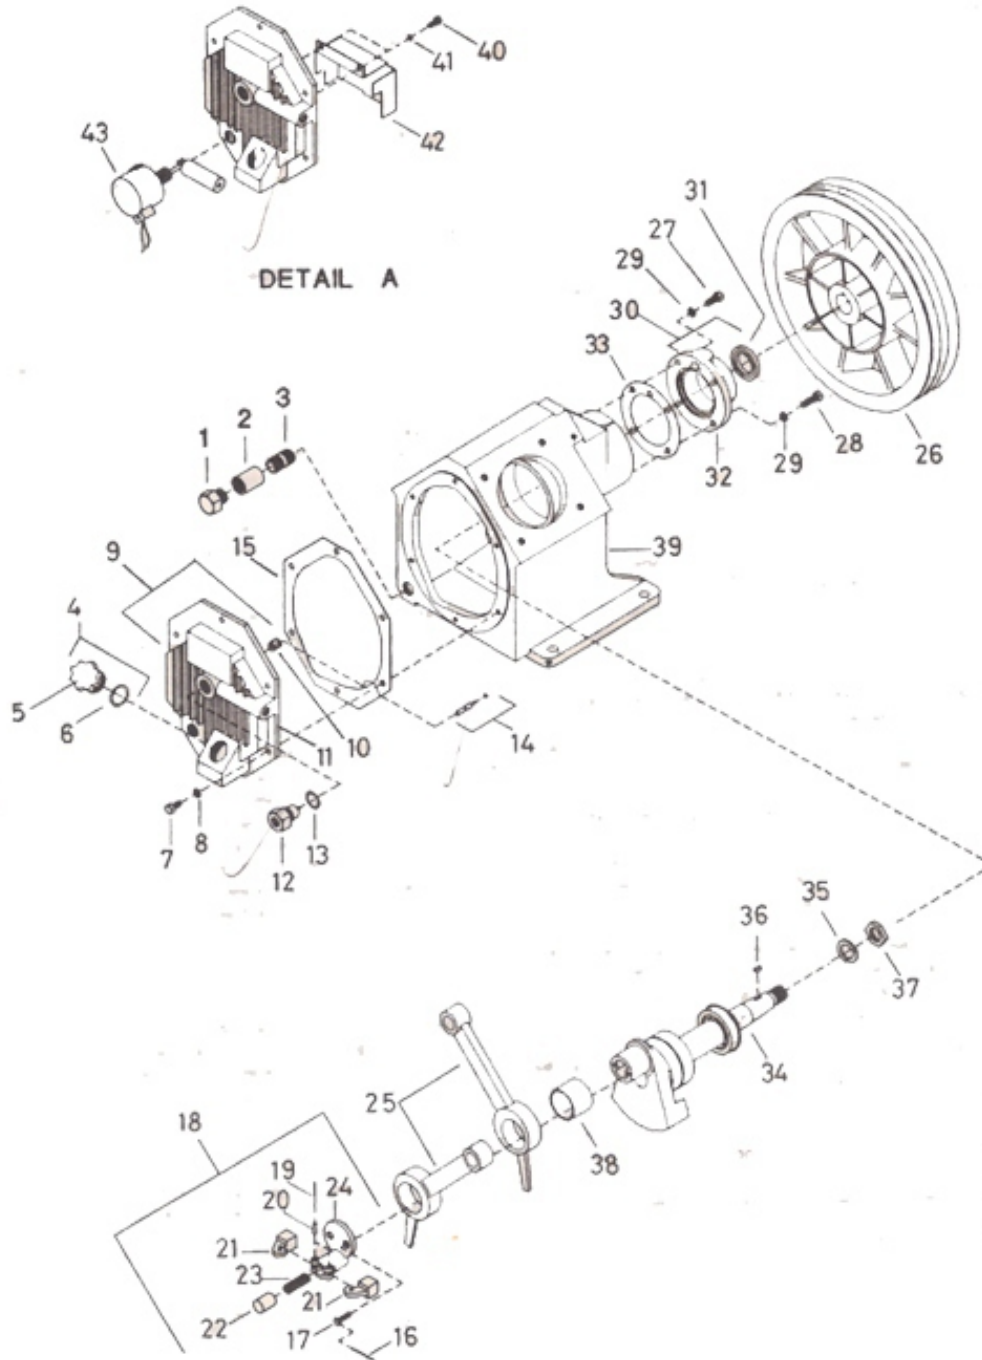

1. COMPRESSOR FRAME ASSEMBLY - MODEL 2540

1. COMPRESSOR FRAME ASSEMBLY - MODEL 2540

| No. | Description | Ref Part No. | QTY |
|------|---|--------------|-----|
| 1-1 | Plug Pipe Hex. Head 1/2" | 95344651 | 1 |
| 1-2 | Coupling Pipe 1/2" | 32179061 | 1 |
| 1-3 | Nipple Pipe 1/2 X 1-1/2" | 95273330 | 1 |
| 1-4 | Plug Oil Filler - Complete | 30216055 | 1 |
| 1-5 | – Plug Oil Filler | NSS | 1 |
| 1-6 | – O-Ring | 95018149 | 1 |
| 1-7 | Capscrew-Hex | 95227302 | 6 |
| 1-8 | Gasket, Copper Washer - 5/8" | 95674651 | 6 |
| 1-9 | Cover Assembly, Frame End | 32183949 | 1 |
| 1-10 | – Bushing, Pilot Valve | 37127057 | 1 |
| 1-11 | Plug Pipe, Hex. Head 3/4" | 95200333 | 1 |
| 1-12 | Valve, Pilot | 37113701 | 1 |
| 1-13 | Washer Copper | 30346597 | 1 |
| 1-14 | Pin Assembly, Thrust | 32028698 | 1 |
| 1-15 | Gasket, Frame End Cover | 32183956 | 1 |
| 1-16 | Lockwire, 12 Ga X 5 | 90799289 | 1 |
| 1-17 | Capscrew - Head | 30278667 | 2 |
| 1-18 | Cap Assembly, Crankpin - Centrifugal Unloader | 30289110 | 1 |
| 1-19 | – Lockwire, 12 Ga X 4" | 32006587 | 1 |
| 1-20 | – Pin Centrifugal Unloader Weight | 30215008 | 2 |
| 1-21 | – Weight, Centrifugal Unloader | 30221725 | 2 |
| 1-22 | – Plunger, Centrifugal Unloader | 30216113 | 1 |
| 1-23 | – Spring, Centrifugal Unloader | 30416978 | 1 |
| 1-24 | – Body Crankpin Cap | 30210447 | 1 |
| 1-25 | Rod Connecting | 32198160 | 2 |
| 1-26 | Wheel, V-Belt | 32177834 | 1 |
| 1-27 | Capscrew - Hex. Head | 95227302 | 2 |
| 1-28 | Capscrew - Hex. Head | 95079984 | 2 |
| 1-29 | Gasket, Copper Washer - 5/16 | 95674651 | 4 |
| 1-30 | Cover Assembly, Shaft End | 32183972 | 1 |
| 1-31 | – Seal Oil | 32204570 | 1 |
| 1-32 | – Cover Shaft End | NSS | 1 |
| 1-33 | – Gasket, Shaft End Cover | 30280531 | 1 |
| 1-34 | Crankshaft - Complete With Bearings | 32203200 | 1 |
| 1-35 | – Lockwasher, Spring 7/8" | 95043162 | 1 |