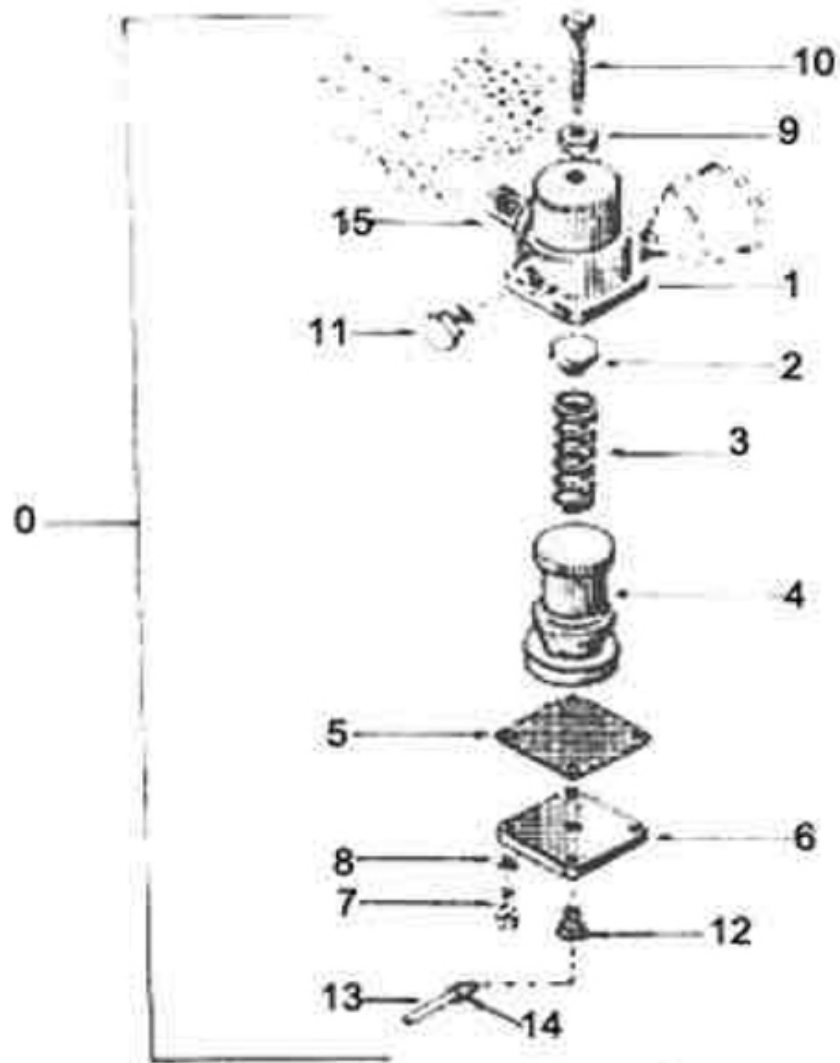

4. PRESSURE CONTROLLER - MODEL 253

4. PRESSURE CONTROLLER - MODEL 253

No.	Description	Ref Part No.	QTY
4-0	Pressure Controller Complete	30210702	1
4-1	– Body	30296040	1
4-2	– Washer Spring	30220859	1
4-3	– Spring Up to 125 PSIG	30671812	1
4-3	– Spring Above 125 PSIG	30673198	1
4-4	– Valve	30220768	1
4-5	– Diaphragm	30296040	1
4-6	– Cover	30211262	1
4-7	– Capscrew	95079612	4
4-8	– Washer Spring	95081857	4
4-9	– Nut	95077798	1
4-10	– Screw Spring Adjusting	30290811	1
4-11	– Plug Body	30284863	2
4-12	– Elbow Tube	95031860	1
4-13	– Tube	32020489	3FT
4-14	– Nut Tube	95229027	2
4-15	– Nipple Close	94466026	1