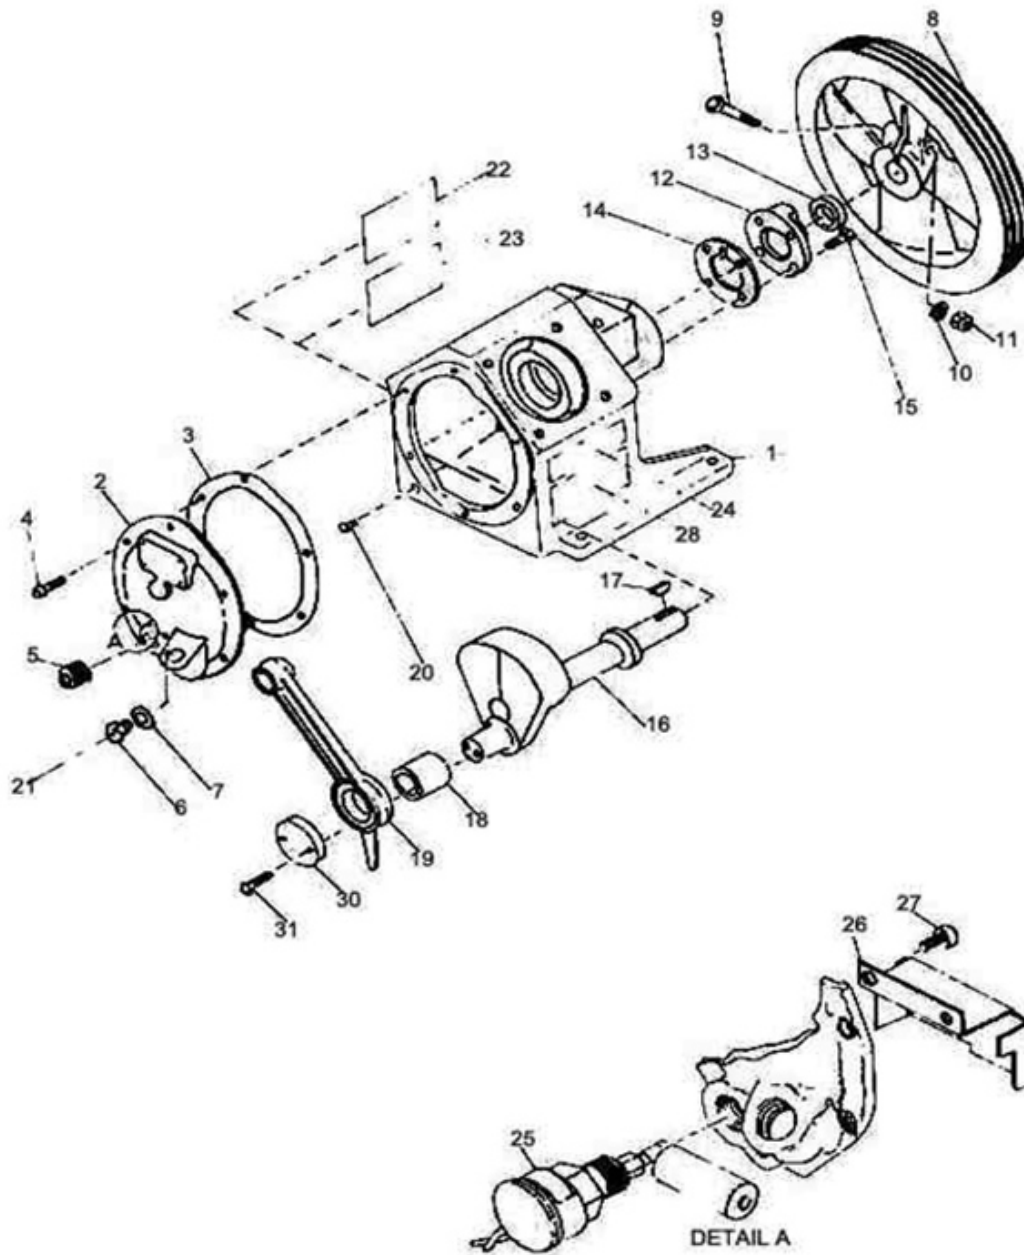

2. FRAME ASSEMBLY - MODEL 253

2. FRAME ASSEMBLY - MODEL 253

No.	Description	Ref Part No.	QTY
2-0	Frame Assembly		
2-1	Crankcase	32003709	1
2-2	Cover Assy Shaft End	37127990	1
2-3	Gasket Shaft End Cover	30439327	1
2-4	Capscrew Hex Head	32020224	6
2-5	Plug-Square Socket Head	95043238	1
2-6	Plug-Oil Filler	37127065	1
2-7	O Ring	95018149	1
2-8	wheel - Belt	30212914	1
2-9	Capscrew Hex Head	95053708	1
2-10	Washer - Lock	95081824	1
2-11	Nut - Hex Head	95077798	1
2-12	Cover Assy Shaft End 253	32027765	1
2-13	Seal Oil	32204570	1
2-14	Gasket - Shaft End Cover	30280531	1
2-15	Capscrew Hex Head	32020224	4
2-16	Crankshaft - Assy 253	32027757	1
2-17	- Key - Woodruff	95433173	1
2-18	Bushing - Crankpin	30210165	1
2-19	Rod - Connecting	32198160	2
2-20	Plug - Pipe Hex Head	95344651	1
2-21	Decal - Oil Plug	32000655	1
2-22	Decal - Danger	35815802	1
2-23	Decal - Caution	37164308	1
2-24	Decal - Maintenance	32015620	1
2-30	Disc Crank Pin	30210280	1
2-31	Screw Cap Hex Head - Drilled	30278667	2
	Optional - Used With Low Oil Level Switch		
2-25	Switch - Low Oil Level	32001109	1
2-26	Baffle - Low Oil Level Switch	30285589	1
2-27	Capscrew Hex Head	95311650	2
2-28	Decal - Low Oil Level Shutdown	95203063	1