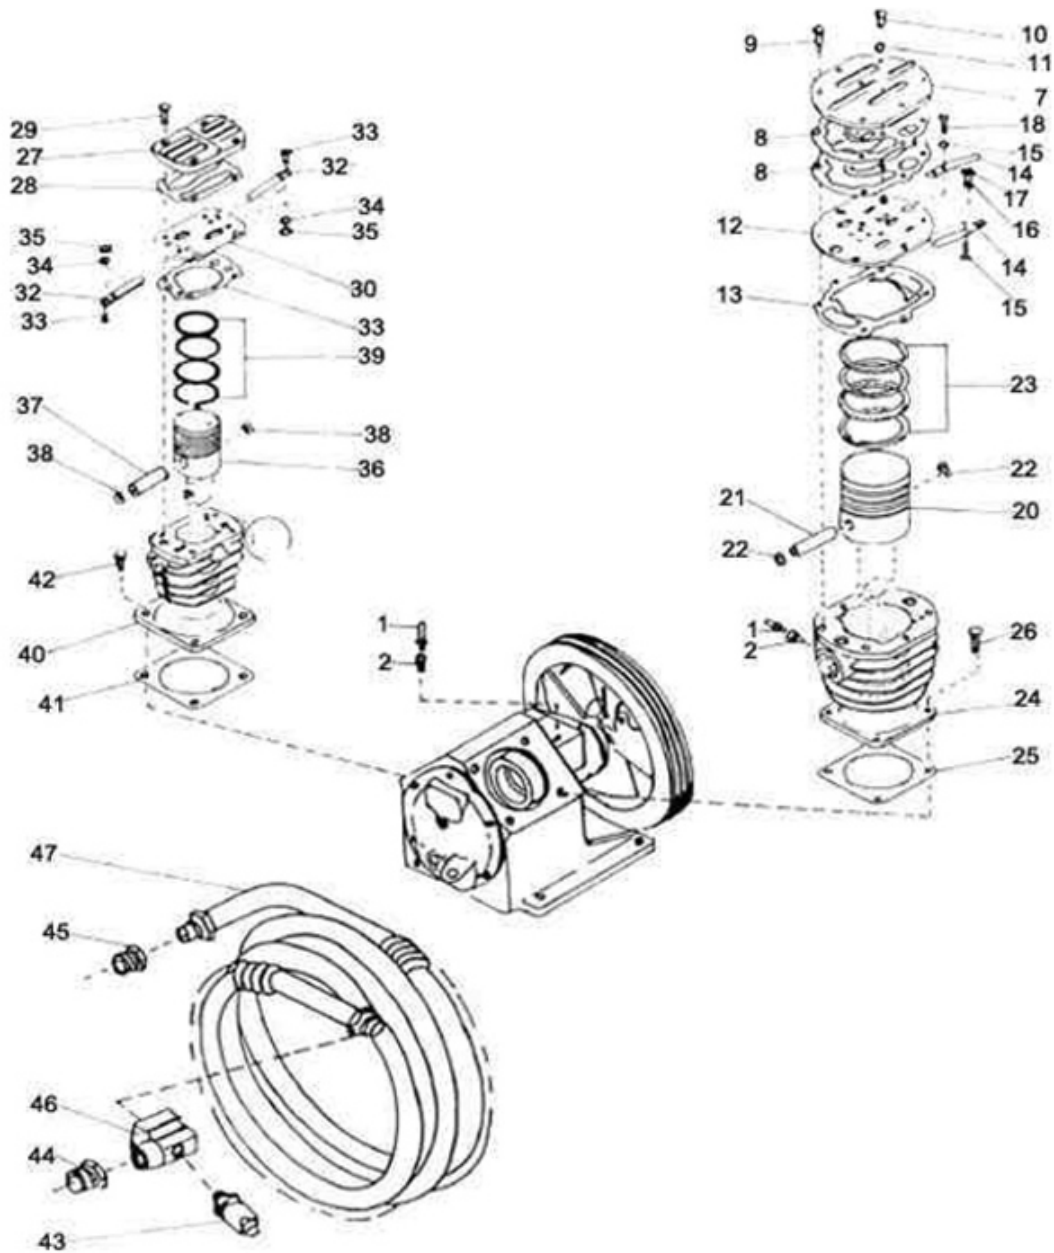

1. COMPRESSOR - MODEL 253

1. COMPRESSOR - MODEL 253

No.	Description	Ref Part No.	QTY
1-1	Tube Asm. Breather W/Nuts	37003761	1
1-2	Connector - Tube	95082475	2
1-*	Bracket Intercooler Clamp	32166555	1
1-*	Clamp Intercooler Bracket	32157356	1
1-*	Nut Hex 1/4"	95416335	2
1-*	Washer Steel	97012868	2
1-7	Head - Air 5 Inch	37127370	1
1-8	Gasket - Air Head	30280358	1
1-9	Capscrew Hex Head	95104188	5
1-*	Capscrew Hex Head	95104196	1
1-10	Capscrew Hex Head	95468443	2
1-11	Washer - Steel	30345227	2
1-12	Spacer Complete	30218770	1
1-13	Gasket - Spacer	30280366	1
1-14	- Valve - Finger	30221170	4
1-15	- Screw Fillister Head	32035503	4
1-16	- Washer - Lock	32035479	4
1-17	- Nut - Hex	95416335	4
1-18	- Screw - Fillister Head	32035511	4
-	Washer Steel	30326573	4
1-20	Piston/Pin Assembly 5 Inch	32054389	1
1-21	- Pin - Piston	30297022	1
1-22	- Ring - Lock	30287791	2
1-23	Set - Piston Ring	32015174	1
1-24	B Cylinder 5 Inch	-	1
1-25	Gasket - Flange	30294201	1
1-26	Capscrew Hex Head	95053575	4
1-27	Head - Air 3 Inch	37127354	1
1-28	Gasket Air Head	32232761	1
1-29	Capscrew Hex Head	95103818	3
1-*	Capscrew Hex Head	95103826	1
1-30	Spacer Complete	30218788	1
1-31	Gasket - Spacer	32232779	1
1-32	- Valve Finger	30221170	3
1-33	- Screw - Fillister Head	32035508	4
1-34	- Washer Lock	32217382	4
1-35	- Nut - Hex	95416335	4

1. COMPRESSOR - MODEL 253

No.	Description	Ref Part No.	QTY
1-36	Piston/Pin Assembly 3 Inch	32054322	1
1-37	– Pin - Piston	30297063	1
1-38	– Ring - Lock	30287791	2
1-39	Set - Piston Ring	32015133	1
1-40	Cylinder - 3 Inch	37128592	1
1-41	Gasket - Flange	30294201	1
1-42	Capscrew Hex Head	95053575	4
1-43	Valve - Intercooler Safety	72062151	1
1-44	Bushing, Reducing	95056073	1
1-45	Connector Male	95083275	1
1-46	Elbow, Tube - 3/4"	30212682	1
1-47	Tube Assy. Intercooler	32164246	1