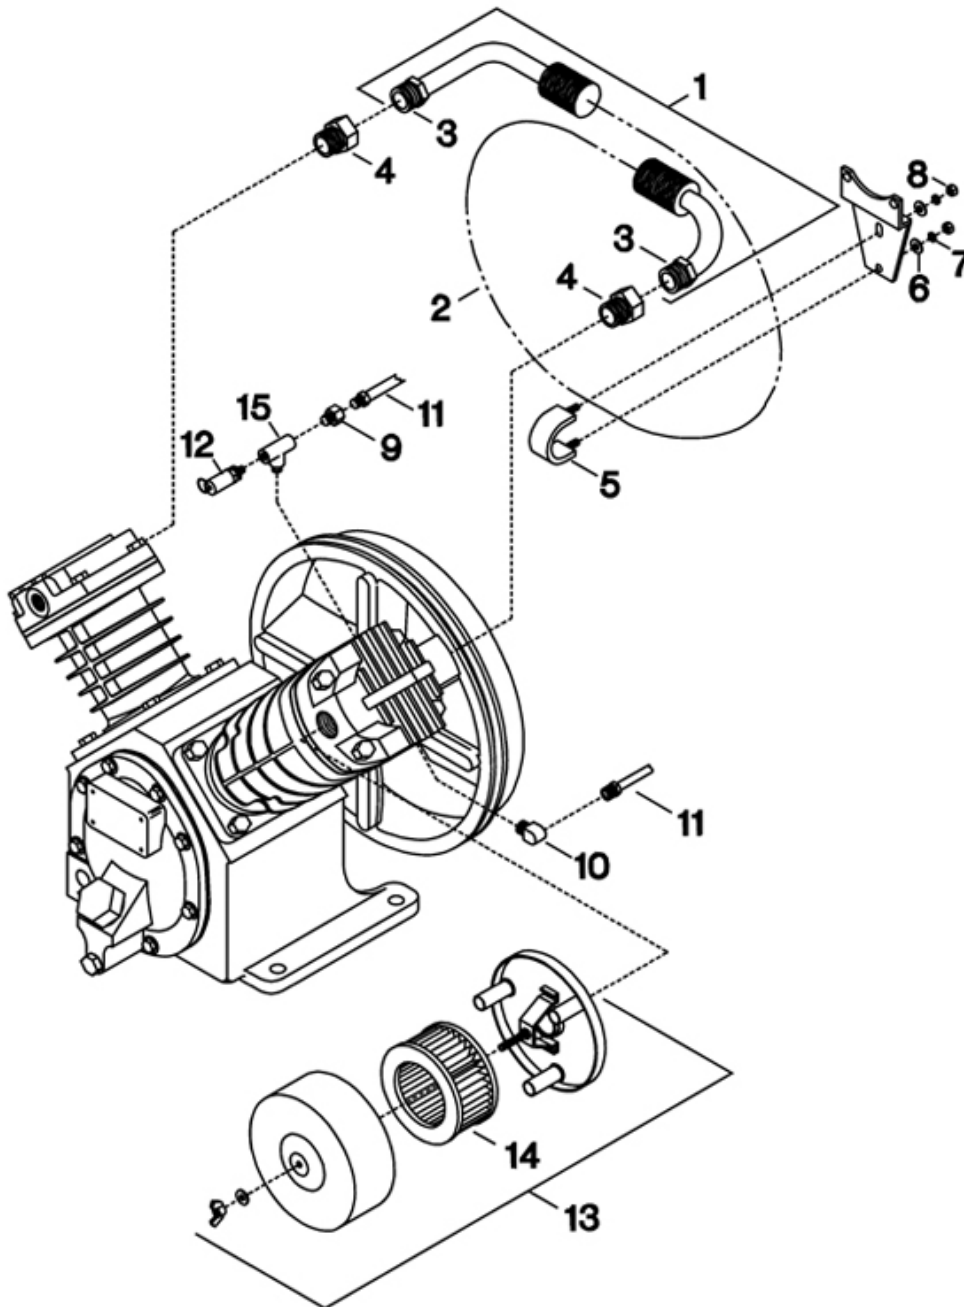

5. INTERCOOLER ASSEMBLY - MODEL 2475

5. INTERCOOLER ASSEMBLY - MODEL 2475

No.	Description	Ref Part No.	QTY
5-1	Assembly, Intercooler	32499196	1
5-2	– Intercooler	32499204	1
5-3	– Nut, Tube -3/4"	95108577	2
5-4	Connector, Tube	95083275	2
5-5	Clamp, Intercooler	32247942	1
5-6	Washer, Flat - 1/4"	95094298	2
5-7	Lockwasher, Spring - 1/4"	32035479	2
5-8	Nut, Hex - 1/4-20	95416335	2
5-9	Connector, Tube	95082483	1
5-10	Elbow, Tube	95031860	1
5-11	Assembly, Tube - Breather	32247892	1
5-12	Valve, Relief - 80 PSIG	72062185	1
5-13	Filter, Inlet - Complete	32170953	1
5-14	– Element, Filter - 10 Micron	32170979	1
5-15	Tee, Male	32221228	1