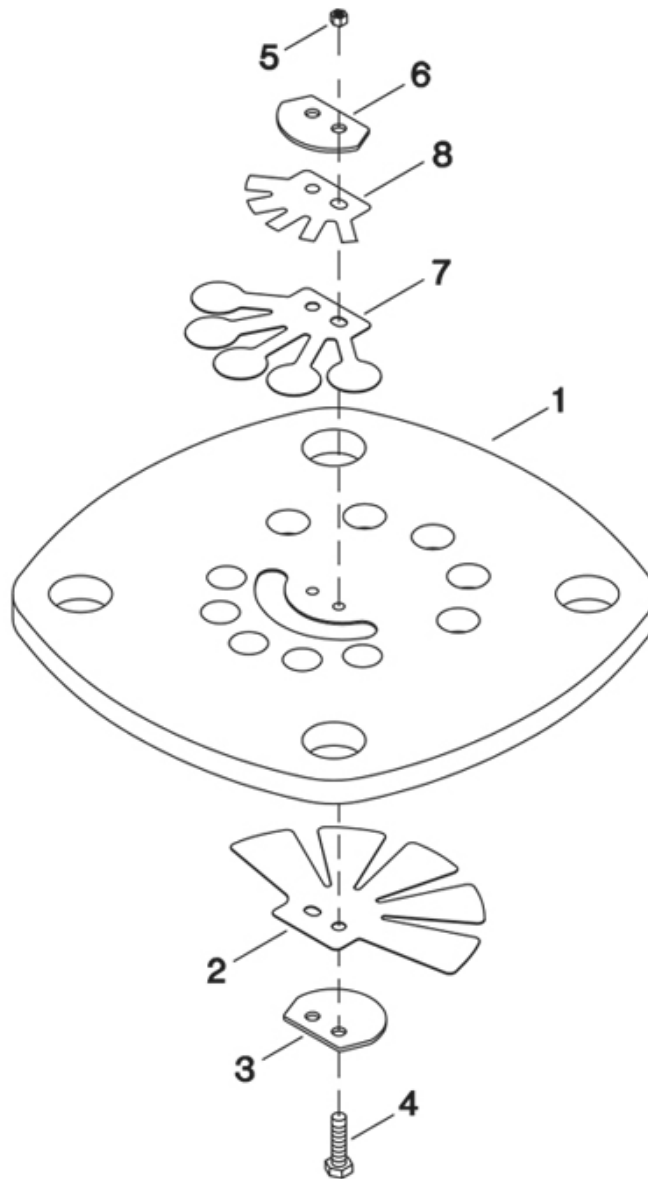

2. HP VALVE PLATE ASSEMBLY - MODEL 2475

2. HP VALVE PLATE ASSEMBLY - MODEL 2475

| No. | Description | Ref Part No. | QTY |
|-----|---------------------------------------|--------------|-----|
| REF | Assembly, Valve Plate - High Pressure | 32310799 | 1 |
| 2-1 | – Plate, Valve - High Pressure | NSS | 1 |
| 2-2 | – Valve, Finger - Inlet | 32236671 | 1 |
| 2-3 | – Retainer, Valve HP | 32297343 | 1 |
| 2-4 | – Screw, Hex Head - M3 X 12 | 32297327 | 2 |
| 2-5 | – Nut, Hex - M3 with Lockwasher | 97511059 | 2 |
| 2-6 | – Retainer, Finger Valve - Discharge | 32295461 | 1 |
| 2-7 | – Valve, Finger - Discharge | 32241010 | 1 |
| 2-8 | – Valve, Damper - Discharge | 32295479 | 1 |