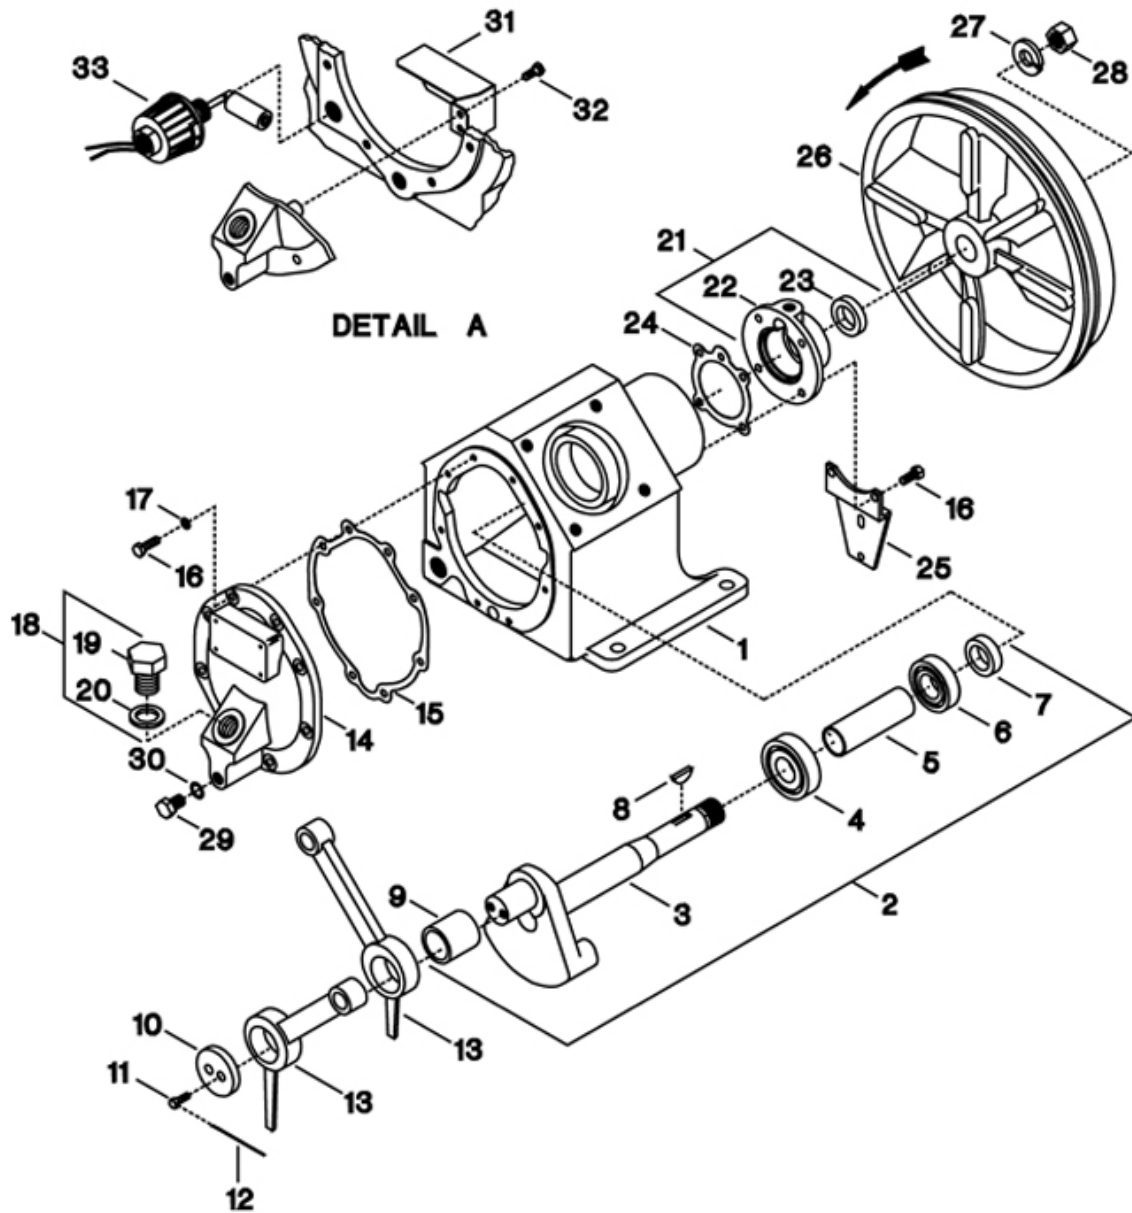

# 1. COMPRESSOR FRAME ASSEMBLY - MODEL 2475

## 1. COMPRESSOR FRAME ASSEMBLY - MODEL 2475

No.	Description	Ref Part No.	QTY
1-1	Frame, Compressor	32247728	1
1-2	Assembly, Crankshaft Complete	32293565	1
1-3	– Assembly, Disk & Shaft	NSS	1
1-4	– Bearing, Ball	32248122	1
1-5	– *Spacer, Crankshaft Bearing	32006496	1
1-6	– Bearing, Ball with Snap Ring	95213666	1
1-7	– Ring, Bearing Retainer	37127669	1
1-8	– Key, Woodruff	95433173	1
1-9	– Bushing, Crankpin	30210199	1
1-10	Cap, Crankpin	30210298	1
1-11	Capscrew -3/8-16X7/8"	30278667	2
1-12	Lockwire - 12GA X 5"	90799289	1
1-13	Rod, Connecting	32004152	2
1-14	Cover, Frame End	32496663	1
1-15	Gasket, Frame End Cover	32247884	1
1-16	Capscrew -Hex - 5/16-18 X 1"	95105250	12
1-17	Gasket, Copper Washer - 5/16"	95674651	8
1-18	Plug, Oil Filter - Complete	32279549	1
1-19	– Plug, Oil Filler	NSS	1
1-20	– O-Ring, Oil Filler Plug	32247850	1
1-21	Assembly, Shaft End Cover	97331060	1
1-22	– Cover, Shaft End	NSS	1
1-23	– Seal	32499923	1
1-24	Gasket, Shaft End Cover	32247876	1
1-25	Bracket, Intercooler Clamp	32157349	1
1-26	Beltwheel - Electric Drive	32496432	1
1-26	Beltwheel - Gasoline Drive	32247975	1
1-27	– Lockwasher, Spring - 3/4"	95081808	1
1-28	Nut, Hex	95076816	1
1-29	Capscrew, Hex - 1/2-13 X 3/4"	95053526	1
1-30	Gasket, Copper	95674701	1
1-31	Baffle, Oil Level Switch	32295222	1
1-32	Capscrew	95053070	2
1-33	Switch, Low Oil Level	32276313	1