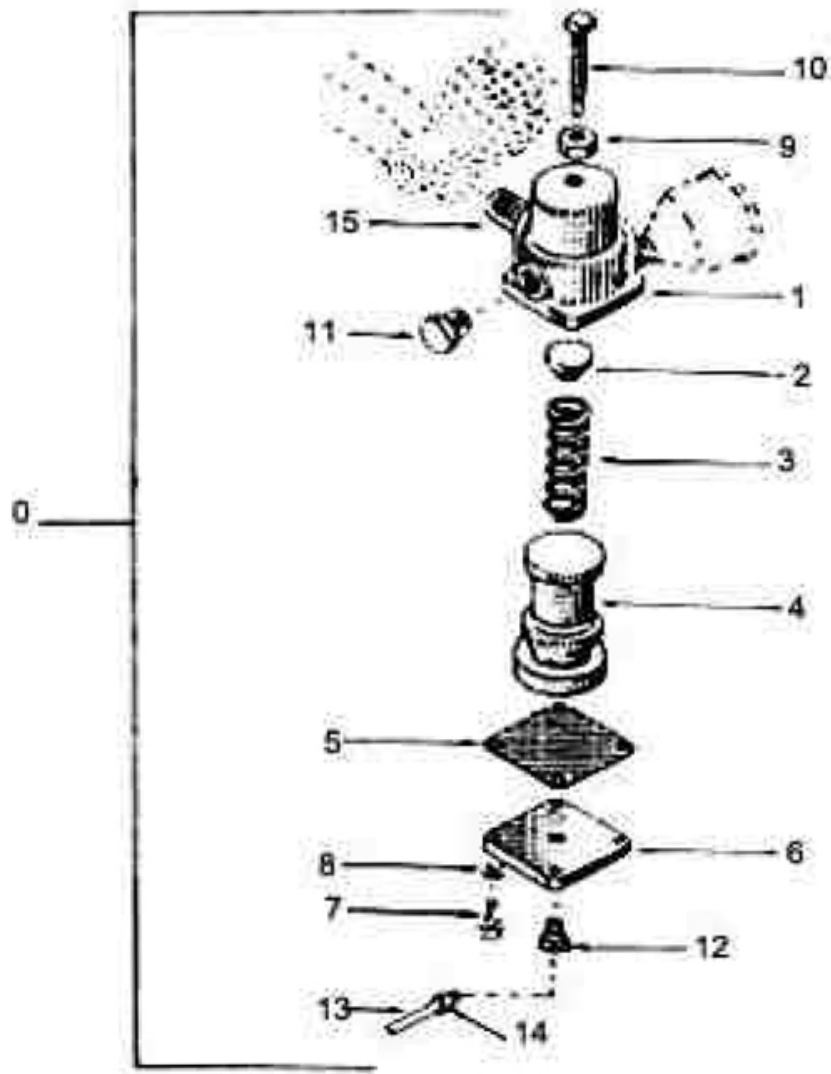

## 4. PRESSURE CONTROLLER - MODEL 242

## 4. PRESSURE CONTROLLER - MODEL 242

No.	Description	Ref Part No.	QTY
4-0	Pressure Controller Complete	30292155	1
4-1	Body	30296032	1
4-2	Washer Spring	30285118	1
4-3	Spring Up To 125 PSIG	30671762	1
4-3	Spring Above 125 PSIG	30673180	1
4-4	Valve	30288013	1
4-5	Diaphragm	30282404	1
4-6	Cover	30211270	1
4-7	Capscrew	95079612	4
4-8	Washer Spring	95081857	4
4-9	Nut	95077798	1
4-10	Screw Spring Adjusting	30290811	1
4-11	Plug Body	30284863	2
4-12	Elbow Tube	95031860	1
4-13	Tube	32020489	3FT.
4-14	Nut Tube	95229027	2
4-15	Nipple Close	94465861	1
4-16	Aux. Valve	94465010	1