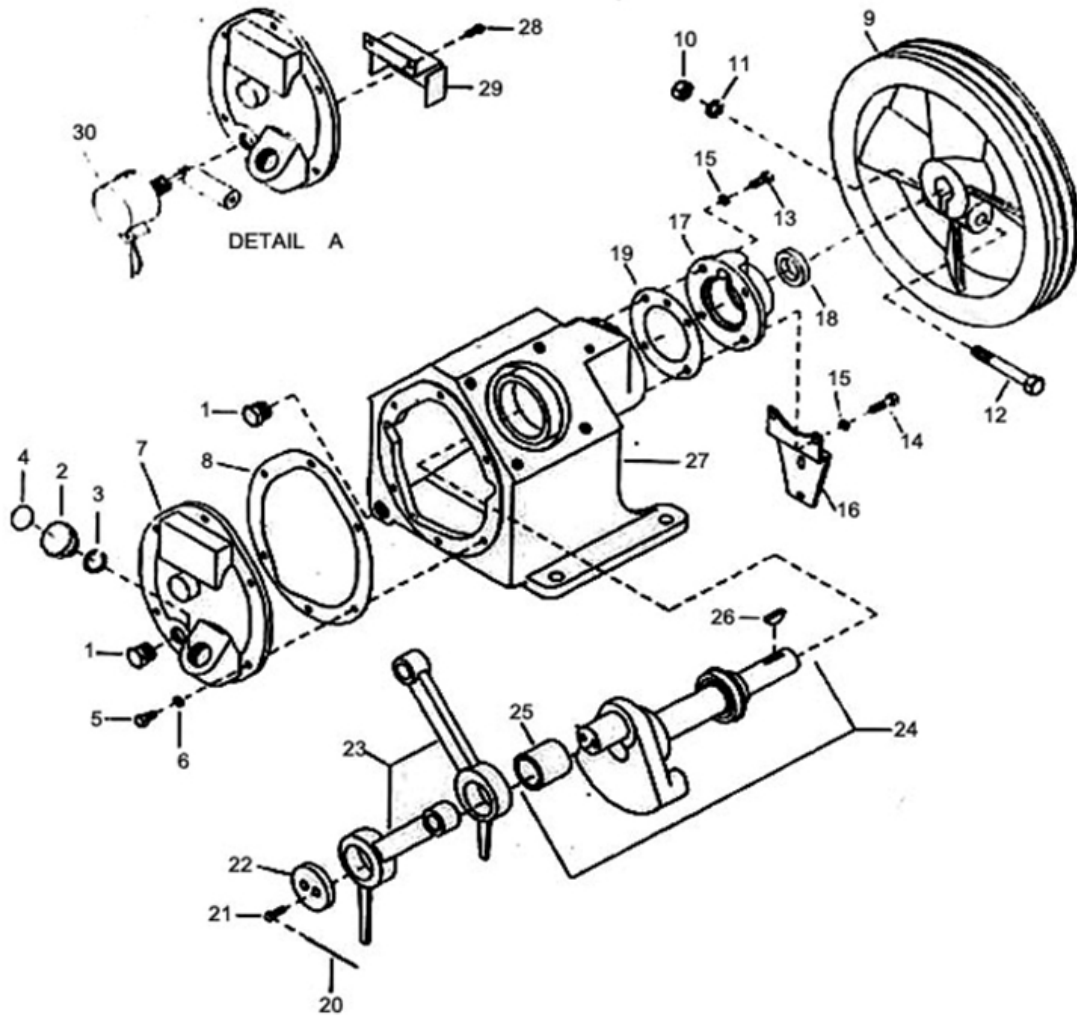

1. COMPRESSOR FRAME ASSEMBLY - MODEL 242

1. COMPRESSOR FRAME ASSEMBLY - MODEL 242

| No. | Description | Ref Part No. | QTY |
|------|------------------------------------|--------------|-----|
| 1-1 | Plug, Pipe-Hex Head 1/2" | 95344651 | 2 |
| 1-2 | Plug, Oil Filler-Complete | 30216055 | 1 |
| 1-3 | – O Ring | 95022158 | 1 |
| 1-4 | Decal, Hand Tighten | 32000655 | 1 |
| 1-5 | Capscrew - Hex Head | 95227302 | 6 |
| 1-6 | Gasket - Copper Washer | 95043238 | 6 |
| 1-7 | Cover Frame End | 37127800 | 1 |
| 1-8 | Gasket, Frame End Cover | 30439319 | 1 |
| 1-9 | Wheel, "V"- Belt | 32145146 | 1 |
| 1-10 | – Nut-Hex | 95077798 | 1 |
| 1-11 | – Lockwasher, Spring-1/2" | 85716890 | 1 |
| 1-12 | – Capscrew - Hex Head | 95053682 | 1 |
| 1-13 | – Capscrew - Hex Head | 95227302 | 2 |
| 1-14 | – Capscrew - Hex Head | 95079984 | 2 |
| 1-15 | Gasket - Copper Washer | 95674651 | 4 |
| 1-16 | Bracket, Intercooler Clamp | 32157349 | 1 |
| 1-17 | Cover, Shaft End | 37127677 | 1 |
| 1-18 | Seal, Oil | 32204539 | 1 |
| 1-19 | Gasket, Shaft End Cover | 30294995 | 1 |
| 1-20 | Lockwire, 12 GA X 5" | 90799289 | 1 |
| 1-21 | – Capscrew - Hex Head | 30278667 | 2 |
| 1-22 | Cap, Crankpin | 30210298 | 1 |
| 1-23 | Rod, Connecting | 32004152 | 2 |
| 1-24 | Crankshaft - Complete | 32146052 | 1 |
| 1-25 | – Bushing, Crankpin | 30210199 | 1 |
| 1-26 | – Key, Woodruff | 95433173 | 1 |
| 1-27 | Frame, Compressor | 32012932 | 1 |
| | Optional Equipment Detail A | | |
| 1-28 | – Capscrew - Hex Head | 95311650 | 2 |
| 1-29 | Baffle, Low Oil Level Switch | 30285597 | 1 |
| 1-30 | Switch, Low Oil Level | 32201527 | 1 |