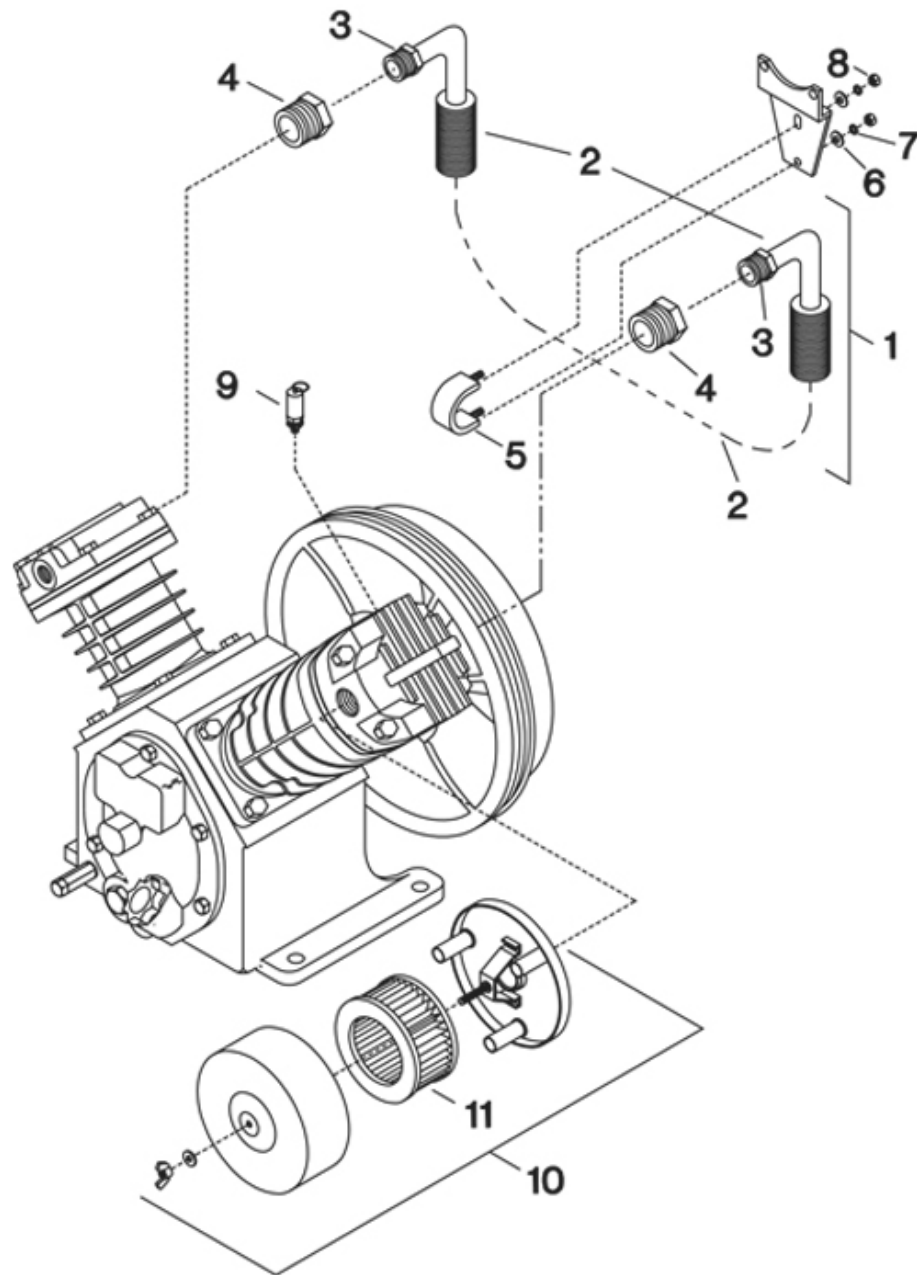

## 5. INTERCOOLER ASSEMBLY & TUBING - MODEL 2340

## 5. INTERCOOLER ASSEMBLY & TUBING - MODEL 2340

No.	Description	Ref Part No.	QTY
5-1	Assy., Intercooler	97331003	1
5-2	– Intercooler	97330997	1
5-3	– Nut, Tube - 3/4"	95108577	2
5-4	– Connector, Tube - 3/4" X 3/4"	95083275	2
5-5	Clamp, Intercooler	32247942	1
5-6	Washer, Flat - 1/4"	95094298	2
5-7	Lockwasher, Spring - 1/4"	32035479	2
5-8	Nut, Hex - 1/4-20	95416335	2
5-9	Valve, Relief - 80 PSIG	72062185	1
5-10	Filter, Inlet - Complete	32170953	1
5-11	– Element, Filter - 10 Micron	32170979	1