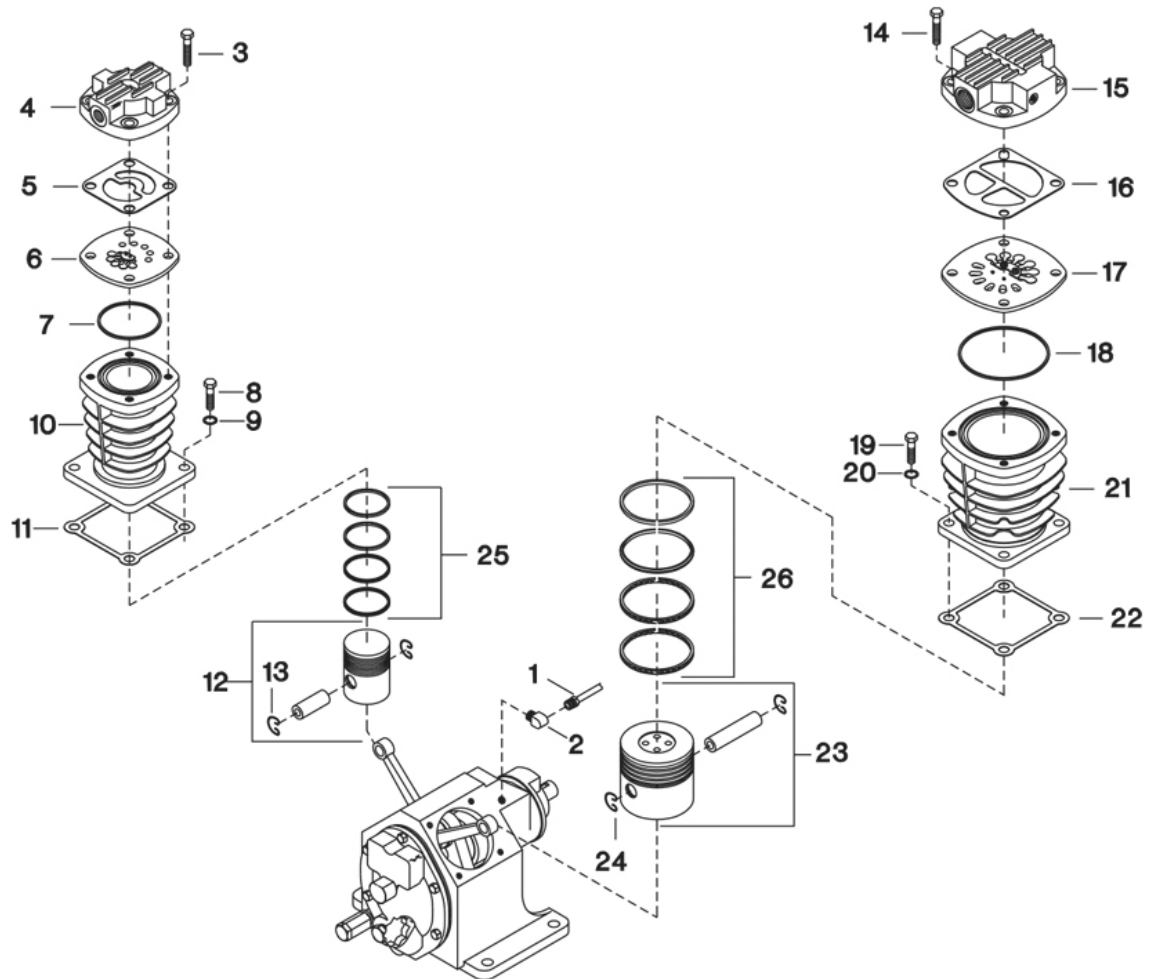

4. BARE COMPRESSOR - MODEL 2340

4. BARE COMPRESSOR - MODEL 2340

No.	Description	Ref Part No.	QTY
4-1	Assy., Tube - Breather	32295651	1
4-2	Elbow, Tube -5/16 X 1/8"	95031860	2
4-3	Capscrew, Hex -1/2-13 X 1 -3/4"	95104188	4
4-4	Head, HP	32247827	1
4-5	Gasket, Head - HP	32247926	1
4-6	Assy., Valve Plate - HP (See Fig. B)	REF.	1
4-7	O-Ring - HP	32246878	1
4-8	Capscrew, Hex -3/8-16 X 1"	95035333	4
4-9	Gasket, Copper - 3/8"	95674677	4
4-10	Cylinder, Air - HP	32294415	1
4-11	Gasket, Flange	32293623	1
4-12	Assy., HP Piston - Complete	32496606	1
4-13	- Ring, Lock	35151067	2
4-14	Capscrew, Hex - 1/2 -13 X 1-3/4"	95104188	4
4-15	Head, LP	32247694	1
4-16	Gasket, Head - LP	32247934	1
4-17	Assy., Valve Plate - LP (See Fig. C)	REF.	1
4-18	O-Ring - LP	32246910	1
4-19	Capscrew, Hex - 3/8-16 X 1"	95035333	4
4-20	Gasket, Copper - 3/8"	95674677	4
4-21	Cylinder - LP	32293656	1
4-22	Gasket, Flange	32293623	1
4-23	Assy., LP Piston - Complete	32496572	1
4-24	- Ring, Lock	35151067	2
4-25	Set, Ring - HP	37138237	1
4-26	Set, Ring - LP	32194276	1