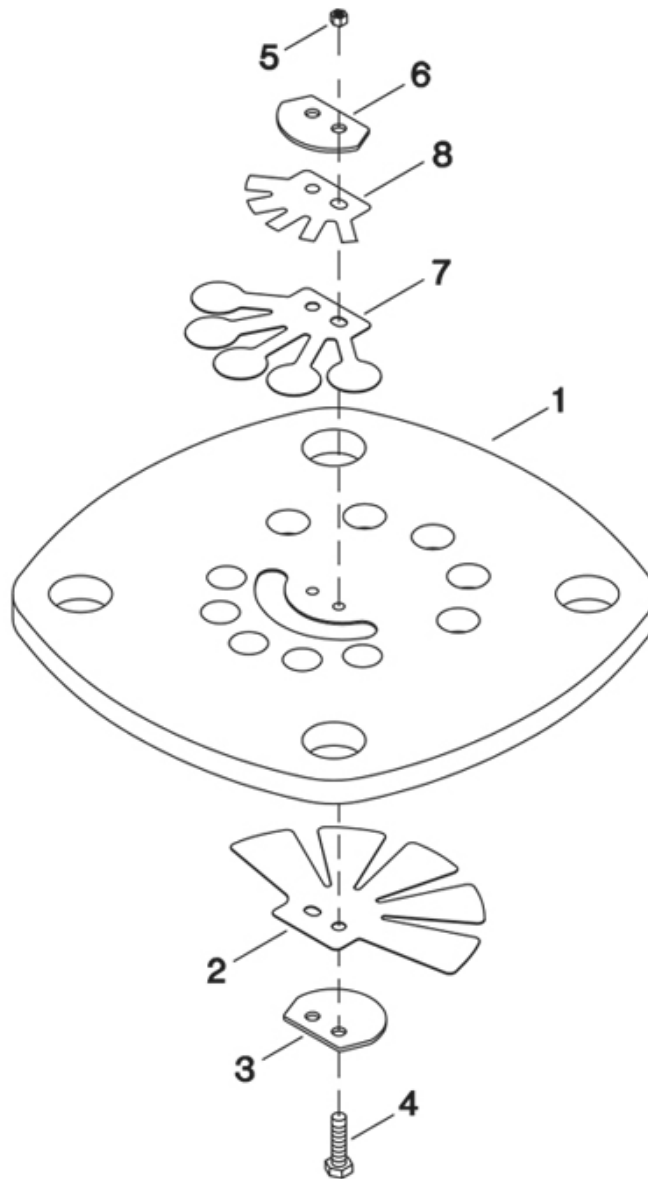

2. HP VALVE PLATE ASSEMBLY - MODEL 2340

2. HP VALVE PLATE ASSEMBLY - MODEL 2340

No.	Description	Ref Part No.	QTY
REF	Assy, Valve Plate -HP	32310799	1
2-1	– Plate, Valve -HP	NSS	1
2-2	– Valve, Finger - HP Inlet	32236671	1
2-3	– Retainer, Valve - HP	32297343	1
2-4	– Screw, M3 X 12	32297327	2
2-5	– Nut, Hex - M3 W/Lockwasher	97511059	2
2-6	– Retainer, Valve - HP	32295461	1
2-7	– Valve, Finger - HP Discharge	32241010	1
2-8	– Damper, Valve	32295479	1