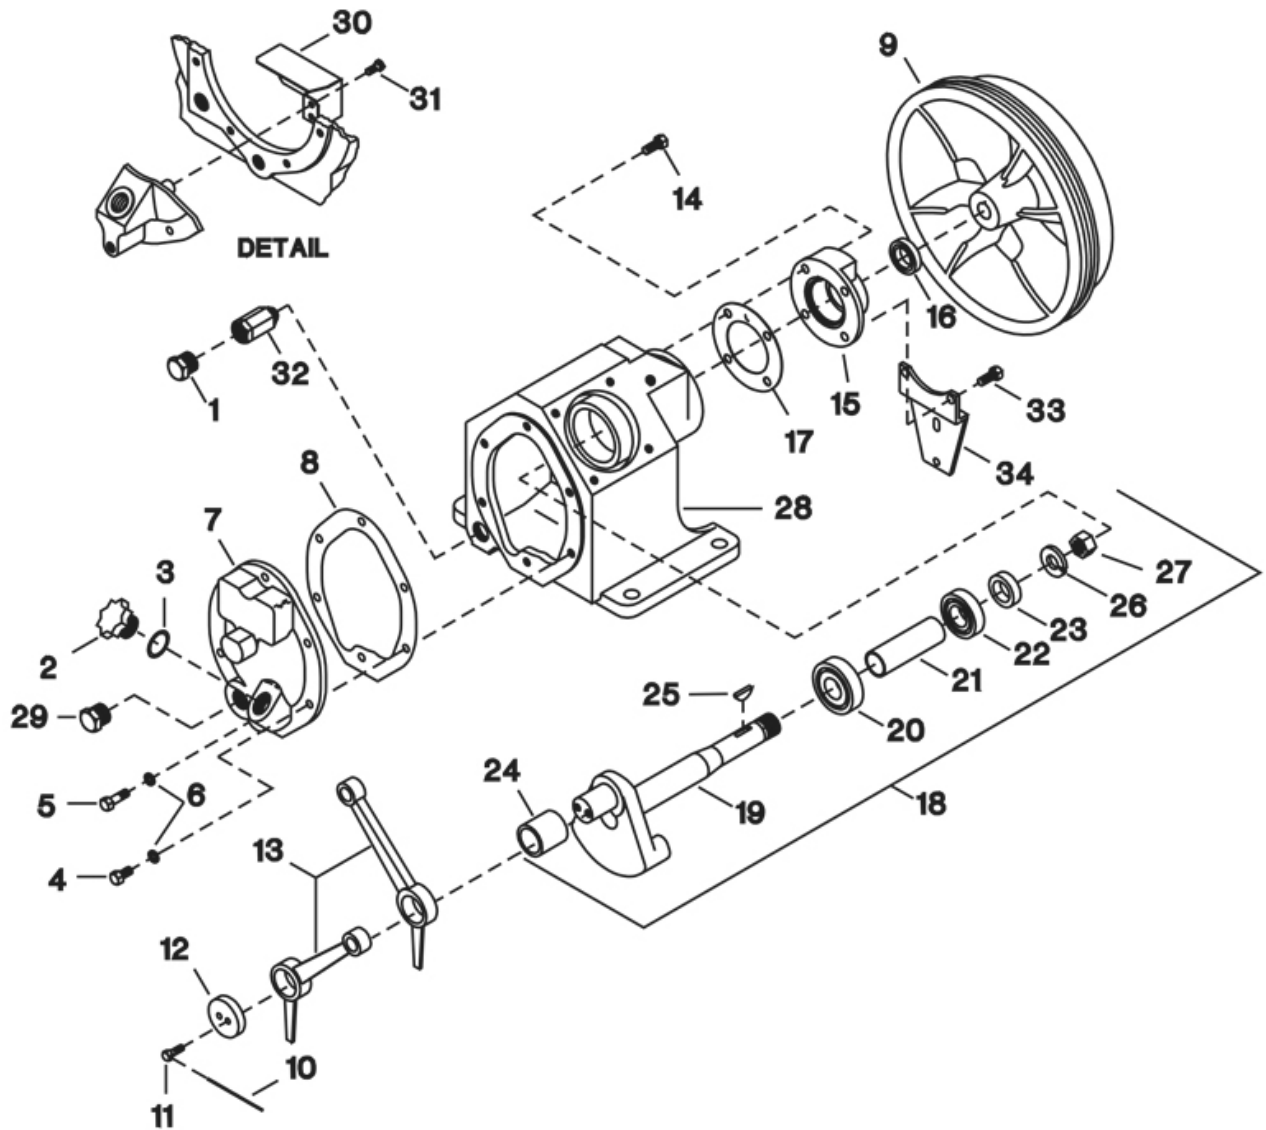

# 1. COMPRESSOR FRAME ASSEMBLY - MODEL 2340

## 1. COMPRESSOR FRAME ASSEMBLY - MODEL 2340

No.	Description	Ref Part No.	QTY
1-1	Plug, Pipe - Hex Head -3/8"	95033601	1
1-2	Plug, Oil Filler	37127065	1
1-3	O-Ring	95022158	1
1-4	Capscrew, Hex Head - 5/16-18X7/8"	95105243	5
1-5	Capscrew, Hex Head - 5/16-18X1-1/4"	95002978	1
1-6	Gasket, Copper Washer	95674651	6
1-7	Cover, Frame End	37127123	1
1-8	Gasket, Frame End Cover	32293680	1
1-9	Beltwheel(Clockwise Rotation When Facing Unit)	32498974	1
1-9	Beltwheel(Counter-Clockwise Rotation When Facing Unit)	32293698	1
1-10	Lockwire, 12 GA-5"	90799289	1
1-11	Capscrew, Lock-1/4-20X3/4"	30278709	2
1-12	Cap, Crankpin	30210314	1
1-13	Rod, Connecting	32004145	2
1-14	Capscrew, Hex-5/16-18X7/8"	95105243	2
1-15	Cover, Shaft End	37127032	1
1-16	Seal, Oil	32204521	1
1-17	Gasket, Shaft End Cover	32293672	1
1-18	Crankshaft, Complete	32496549	1
1-19	- Assy, Disc/Shaft	32293821	1
1-20	- Bearing, Ball	95930400	1
1-21	- Spacer, Crankshaft Bearing	37127016	1
1-22	- Bearing, Ball - W/Snap Ring	95951216	1
1-23	- Ring, Bearing Retainer	37127024	1
1-24	- Bushing, Crankpin	30289813	1
1-25	- Key, Woodruff	95433173	1
1-26	- Lockwasher - 5/8"	95081790	1
1-27	- Nut, Hex -5/8-18	95076808	1
1-28	Frame, Compressor	30222327	1
1-29	Plug, Pipe - Hex Head -3/4"	95200333	1
1-30	Baffle, Oil Level (See Note)	32270639	1
1-31	Capscrew, Hex -1/4-20 X 1/2" (See Note)	95053070	2
1-32	Adapter, Drain Extension (See Note)	70235049	1
1-33	Capscrew, Hex - 5/16 -18 X 7/8" (See Note)	95105243	2
1-34	Bracket, Intercooler Clamp	97331011	1