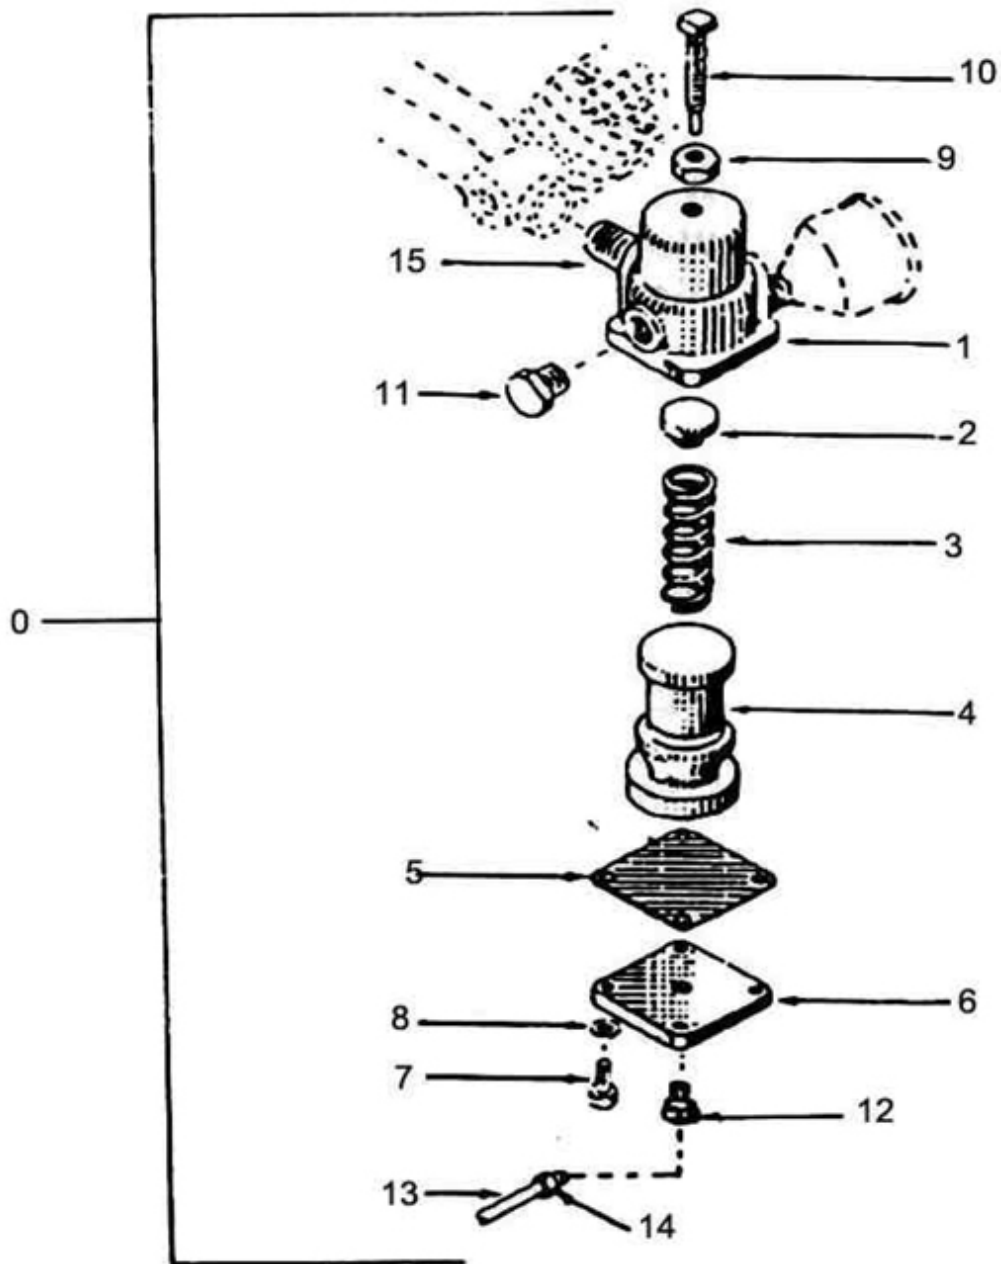

5. PRESSURE CONTROLLER - MODEL 234

5. PRESSURE CONTROLLER - MODEL 234

No.	Description	Ref Part No.	QTY
5-0	Pressure Controller Compl	—	1
5-1	– Body Pressure Controller	30296032	1
5-2	– Washer Spring	30285118	1
5-3	– Spring	30671762	1
5-4	– Valve	30288013	1
5-5	– Diaphragm	30282404	1
5-6	– Cover	30211270	1
5-7	– Capscrew	95079612	4
5-8	– Washer Spring	95081857	4
5-9	– Nut	95077798	1
5-10	– Screw Spring Adjusting	30290811	1
5-11	– Plug Body	30284863	1
5-12	– Connector Tube	95082475	1
5-13	– Tube	32020489	1
5-14	– Nut Tube	95229027	2
5-15	– Nipple Close	95048435	1