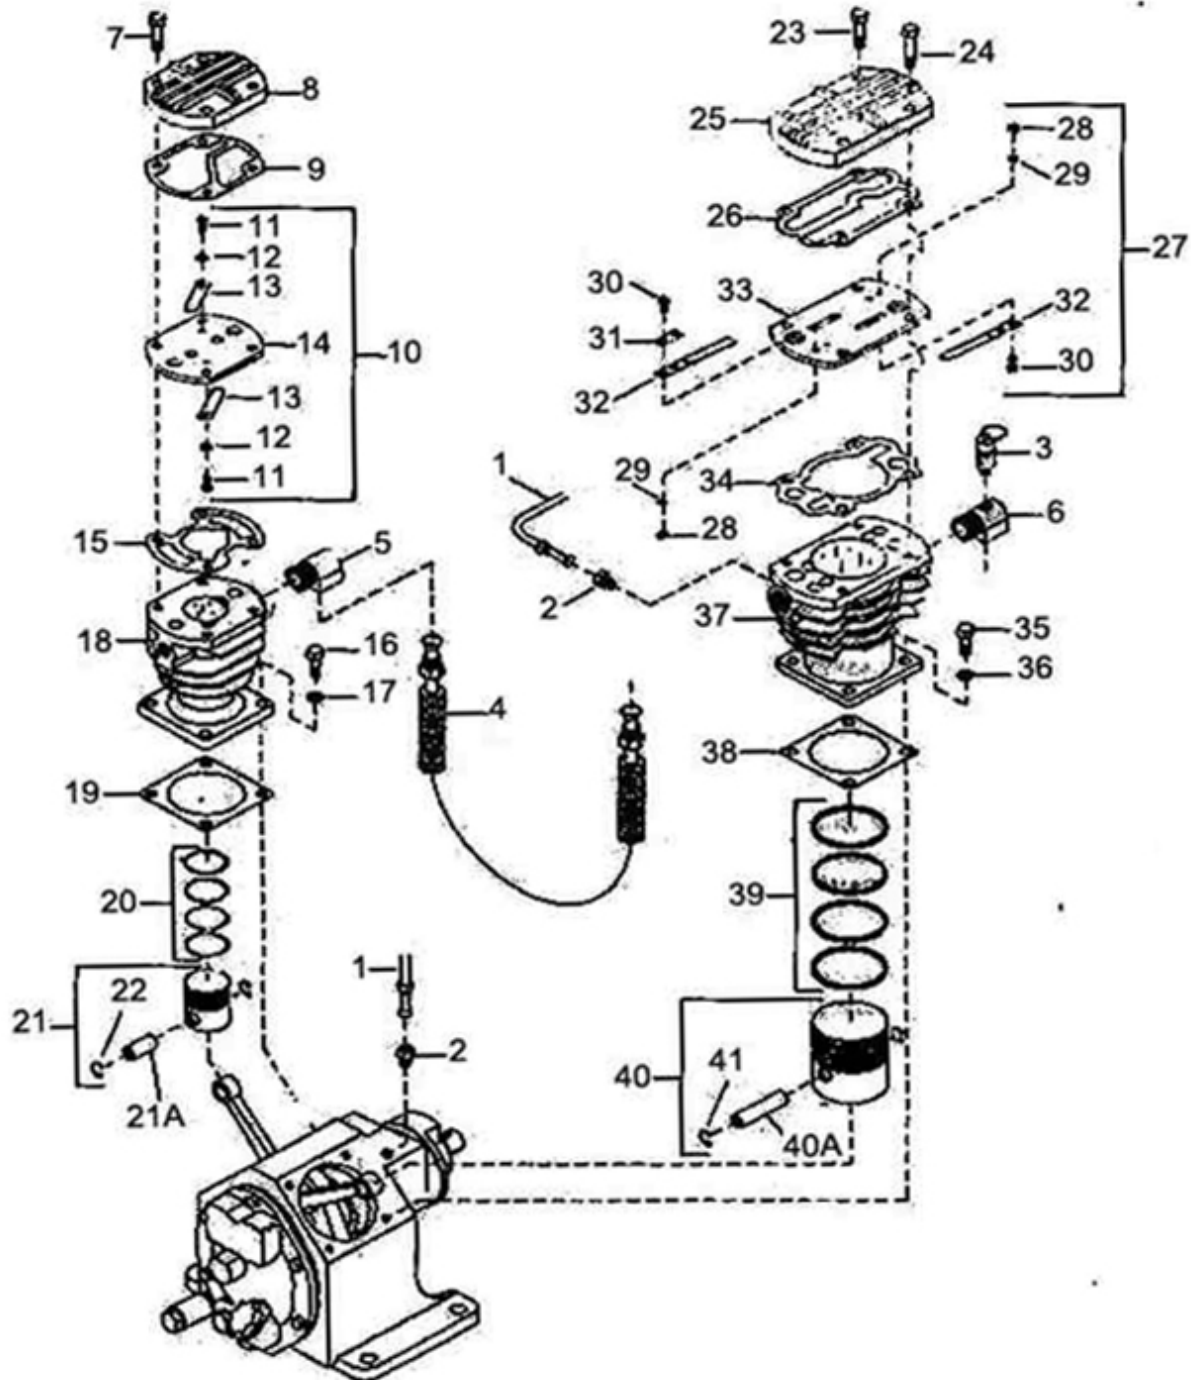

3. BARE COMPRESSOR - MODEL 234

3. BARE COMPRESSOR - MODEL 234

No.	Description	Ref Part No.	QTY
3-1	Tube Assembly Breather	37003746	1
3-2	Connector, Male	95082483	2
3-3	Valve safety	72062151	1
3-4	Tube Assy, finned-inter cooler	30335574	1
3-5	Elbow, tube	95031761	1
3-6	Elbow, tube-intercooler	30212682	1
3-7	Capscrew Hex	95103792	4
3-8	Airhead -Highpressure	32144578	1
3-9	Gasket, Airhead	32144552	1
3-10	Assembly, Spacer/valve - H.P	32145872	1
3-11	– Screw, Fillister Head	32035495	2
3-12	– Washer Belleville	32217382	2
3-13	– Valve, Finger	30220115	2
3-14	– Spacer	32144560	1
3-15	Gasket, Spacer	32144545	2
3-16	Capscrew Hex	95053146	4
3-17	Gasket, Copper	95674677	4
3-18	Cylinder,Air High pressure	32144586	1
3-19	Gasket, Flange	30294227	1
3-20	Set, ring1.75	37138237	1
3-21	Piston, Air complete - 1.75	30215180	1
3-21A	– Pin Piston	30297089	1
3-22	– Ring Lock	35151067	2
3-23	Capscrew	95103792	3
3-24	Capscrew	95103800	1
3-25	Airhead - Low Pressure	37127354	1
3-26	Gasket,Airhead	32154163	1
3-27	Assembly, Spacer/valve -low pressure	32141194	1
3-28	– Nut - Hex	95416335	4
3-29	– Lockwasher, Spring	32035479	4
3-30	– Screw, Fillister Head	32035461	4

3. BARE COMPRESSOR - MODEL 234

No.	Description	Ref Part No.	QTY
3-31	– Shim, Finger valve	32139891	1
3-32	– Valve, Finger	30221170	2
3-33	– Spacer	37127248	1
3-34	Gasket , Spacer	30280499	1
3-35	Capscrew Hex	95053146	4
3-36	Gasket, Cooper	95674677	4
3-37	Cylinder, Air-3"	37160630	1
3-38	Gasket, Flange	30294227	1
3-39	Set, Ring	32194276	1
3-40	Piston, Air complete	30292429	1
3-40A	– Pin Piston	30297113	1
3-41	– Ring Lock	35151067	2
REF	Tune up kit	37093275	1
REF	Set Gasket	30420327	1
REF	Set Piston Rings	32011082	1