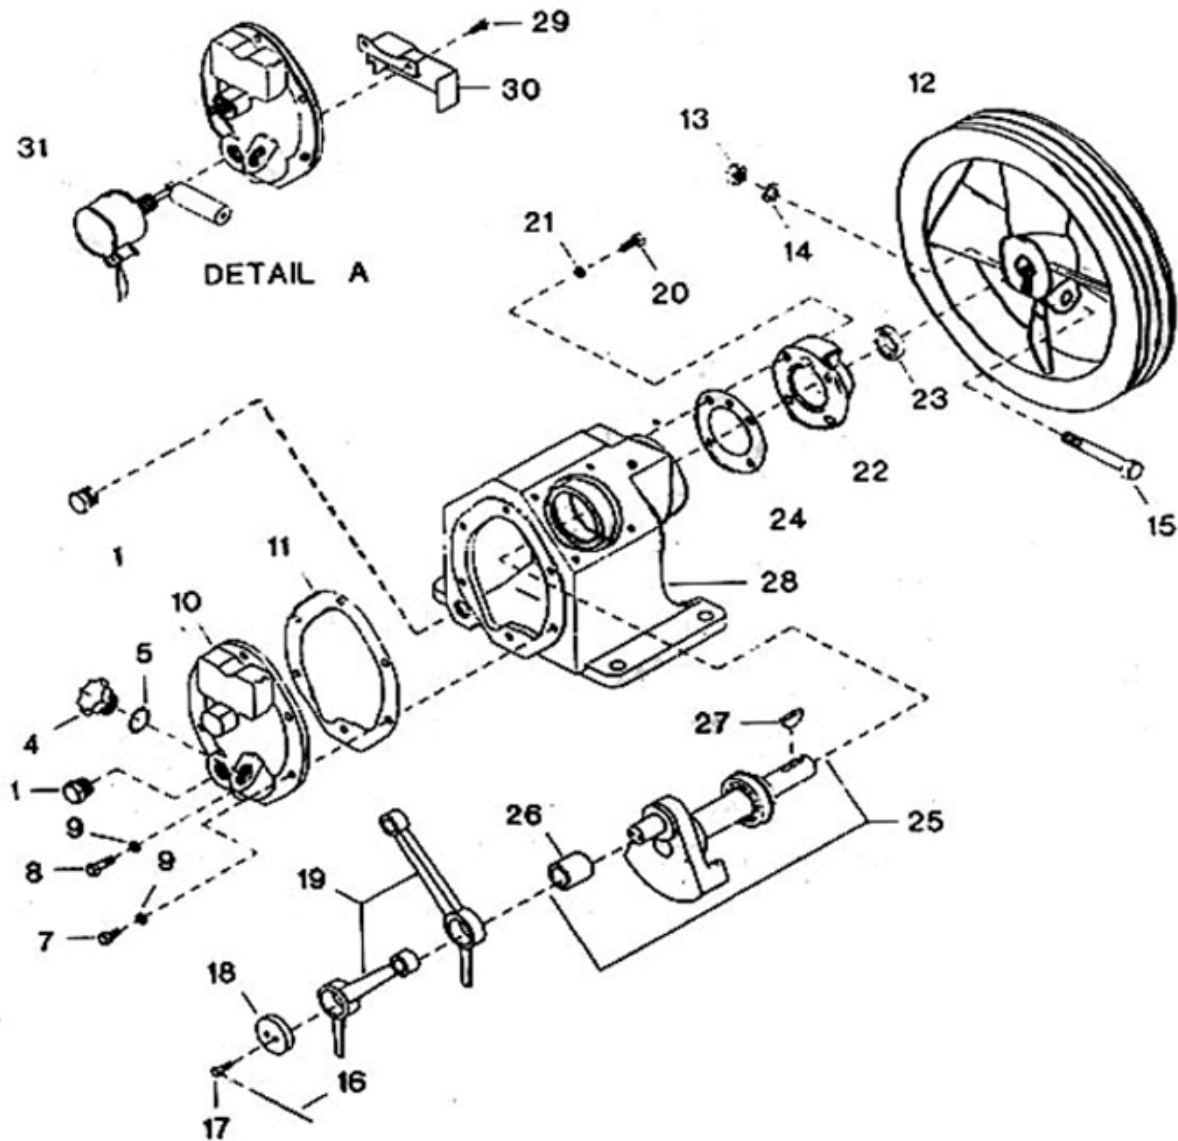

## 2. COMPRESSOR FRAME ASSEMBLY - MODEL 234

## 2. COMPRESSOR FRAME ASSEMBLY - MODEL 234

No.	Description	Ref Part No.	QTY
2-1	Plug Pipe Hex Head 1/2"	95344651	2
2-4	Plug Oil Filler	37127065	1
2-5	– O Ring	95022158	1
2-7	Capscrew Hex	95227302	5
2-8	Capscrew Hex	95079984	1
2-9	Gasket - Copper Washer	95674651	6
2-10	Cover, frame end	37127123	1
2-11	Gasket, frame end cover	30299226	1
2-12	Wheel, V-Belt	30212906	1
2-13	– Nut - Hex	95077798	1
2-14	Lockwasher, spring	95716890	1
2-15	Capscrew Hex	95053682	1
2-16	Lockwire	90799289	1
2-17	– Capscrew Hex	95044111	2
2-18	Cap, crankpin	30210314	1
2-19	Rod, Connecting	32004145	2
2-20	Capscrew Hex	95227302	4
2-21	Gasket-cooper washer	95674651	4
2-22	Cover, Shaft End	37127032	1
2-23	Seal, Oil	32204521	1
2-24	Gasket, shaft end cover	30295034	1
2-25	Crankshaft complete	30211577	1
2-26	– Bushing, crankpin	30289813	1
2-27	– Key, woodruff	95433173	1
2-28	Frame Compressor	30222327	1
	<b>Optional - Detail - 'A'</b>		
2-29	Capscrew Hex	95311650	2
2-30	Baffle, Low Oil Level Switch	30285605	1
2-31	Switch, low Oil level	37046448	1