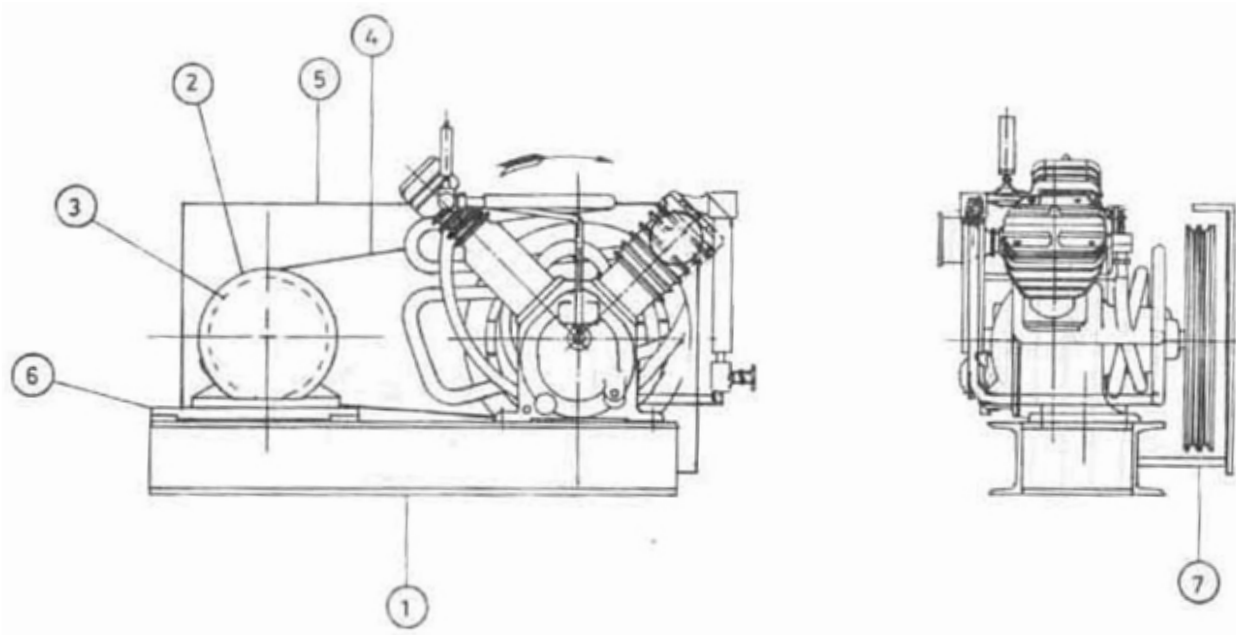

5. COMPRESSOR DRIVE & ACCESSORIES - MODEL 231

5. COMPRESSOR DRIVE & ACCESSORIES - MODEL 231

| No. | Description | Ref Part No. | QTY |
|------|---------------------------|--------------|-----|
| 5-1 | Base Plate | 97044929 | 1 |
| 5-2 | Motor Electric | 97088538 | 1 |
| 5-3 | Motor Pulley | 97043277 | 1 |
| 5-4 | V-Belt | 92396233 | 2 |
| 5-4 | V-Belt | 97044200 | 2 |
| 5-5 | Belt Guard | 97044549 | 1 |
| 5-6 | Slide Rail | 97044101 | 2 |
| 5-7 | Distance Piece | 97042295 | 2 |
| | Optional Equipment | | |
| 5-8 | Aux Valve | 94465085 | 1 |
| 5-8 | Aux Valve | 94465077 | 1 |
| 5-9 | CSC Complete | 31117708 | 1 |
| 5-10 | Pressure Switch | 97044069 | 1 |