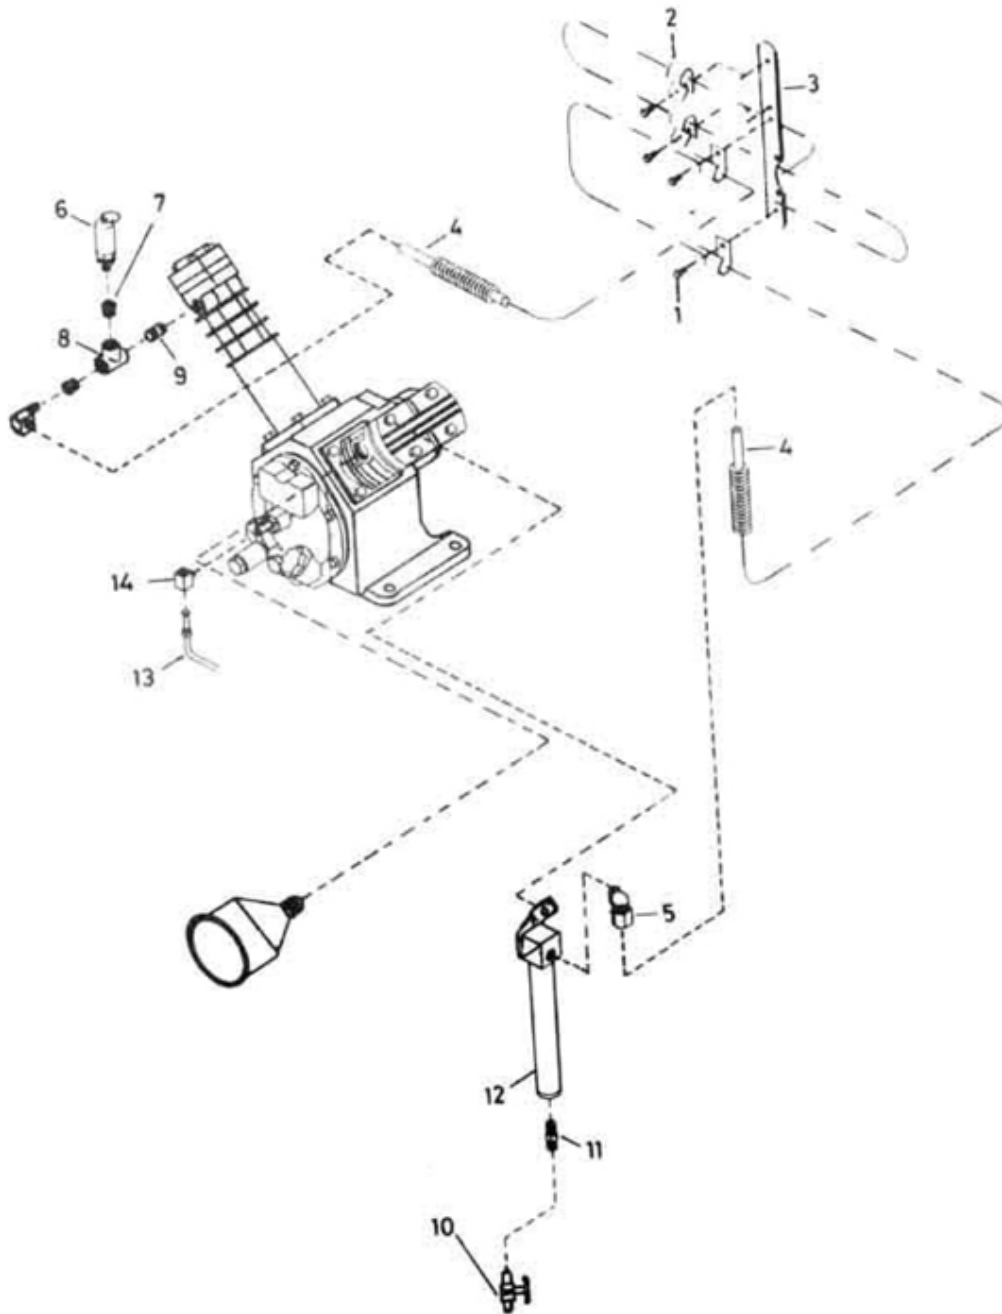

4. AFTER COOLER & DRAIN ASSEMBLY - MODEL 231

4. AFTER COOLER & DRAIN ASSEMBLY - MODEL 231

No.	Description	Ref Part No.	QTY
4-1	Cap Screw Hex Head	32175572	4
4-2	Clamp Tube	32065641	4
4-3	Brace After Cooler	32050874	1
4-4	Tubing, Finned Aftercooler	30335343	1
4-5	Elbow Tube	95244364	2
4-6	Valve, Safety	31385511	1
4-7	Bushing Reducing	32179046	2
4-8	Tee Pipe	95007852	1
4-9	Nipple	95691077	1
4-10	Valve, Needle	30666022	1
4-11	Hex Nipple	32175051	1
4-12	Condensate Leg Assembly	97047765	1
4-13	Tube Assembly	32148066	1
4-14	Tee Male Branch	95007522	1