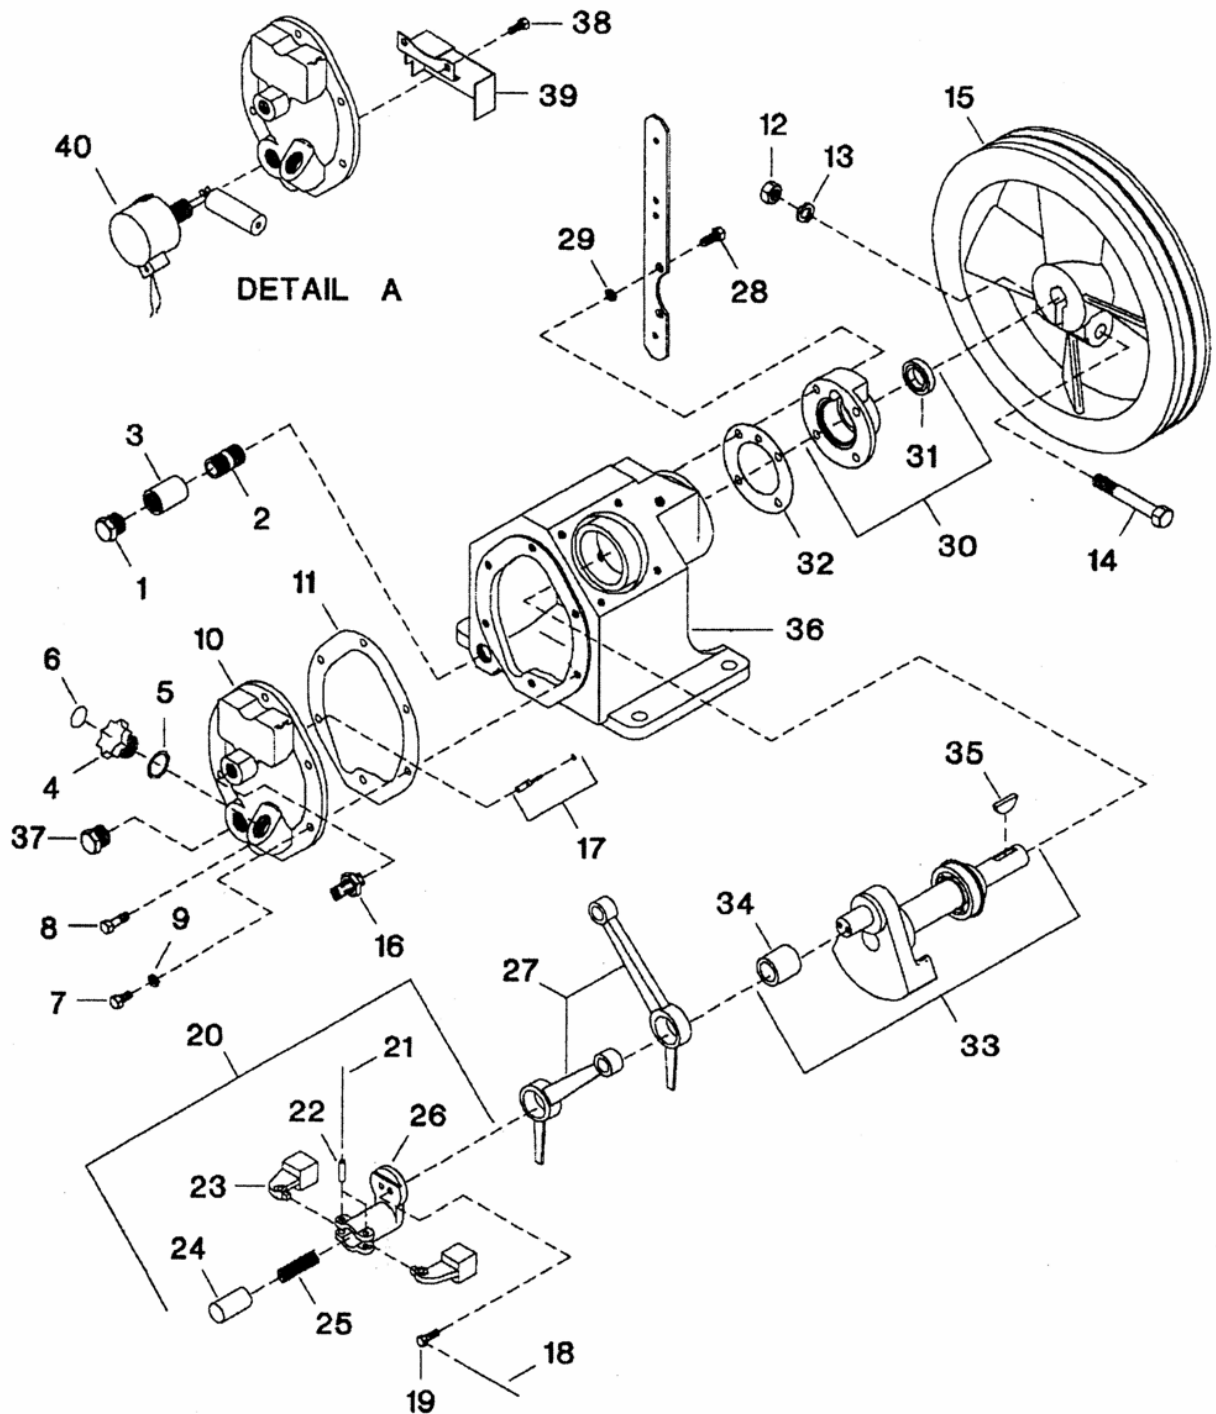

## 2. COMPRESSOR FRAME ASSEMBLY - MODEL 231

| No.  | Description                     | Ref Part No. | QTY |
|------|---------------------------------|--------------|-----|
| 2-1  | Plug. Pipe Hex Head             | 95344651     | 2   |
| 2-2  | Nipple, Long                    | 95640009     | 1   |
| 2-3  | Coupling, Pipe -1/2"            | 32179061     | 1   |
| 2-4  | Plug, Oil Filler - Complete     | 30216055     | 1   |
| 2-5  | – O-Ring                        | 95018149     | 1   |
| 2-6  | Decal, Hand Tighten             | 32000655     | 1   |
| 2-7  | Capscrew-Hex Head               | 95227302     | 5   |
| 2-8  | Capscrew-Hex Head               | 95079976     | 1   |
| 2-9  | Gasket-Copper Washer            | 95674651     | 1   |
| 2-10 | Cover, Frame End                | 37127107     | 1   |
| 2-11 | Gasket, Frame End Cover         | 30299226     | 1   |
| 2-12 | Nut-Hex                         | 95077798     | 1   |
| 2-13 | Lockwasher, Spring              | 95716890     | 1   |
| 2-14 | Capscrew-Hex                    | 95053682     | 1   |
| 2-15 | Wheel, V-Belt                   | 30212906     | 1   |
| 2-16 | Valve, Pilot                    | 37007689     | 1   |
| 2-17 | Pin Thrust Assembly             | 37002417     | 1   |
| 2-18 | Lockwire                        | 90799289     | 1   |
| 2-19 | Capscrew-Hex Head               | 95044111     | 2   |
| 2-20 | Cap Crankpin Assembly           | 30210264     | 1   |
| 2-21 | – Lockwire                      | 32006587     | 1   |
| 2-22 | – Pin, Centrifugal Unloader     | 30215008     | 2   |
| 2-23 | – Weight, Centrifugal Unloader  | 30221725     | 2   |
| 2-24 | – Plunger, Centrifugal Unloader | 30216118     | 1   |
| 2-25 | – Spring, Centrifugal Unloader  | 30416978     | 1   |
| 2-26 | – Body, Crankpin Cap            | 30210454     | 1   |
| 2-27 | Rod, Connecting                 | 32004145     | 2   |
| 2-28 | Capscrew-Hex Head               | 95227302     | 4   |
| 2-29 | Gasket-Copper Washer            | 95674651     | 4   |
| 2-30 | Cover Shaft End Assembly        | 32027914     | 1   |
| 2-31 | – Seal, Oil                     | 32204521     | 1   |
| 2-32 | Gasket, Shaft End Cover         | 30295034     | 1   |
| 2-33 | Crankshaft - Complete           | 30211577     | 1   |
| 2-34 | – Bushing, Crankpin             | 30289813     | 1   |
| 2-35 | – Key, Woodruff                 | 95433173     | 1   |
| 2-36 | Frame, Compressor               | 30222327     | 1   |