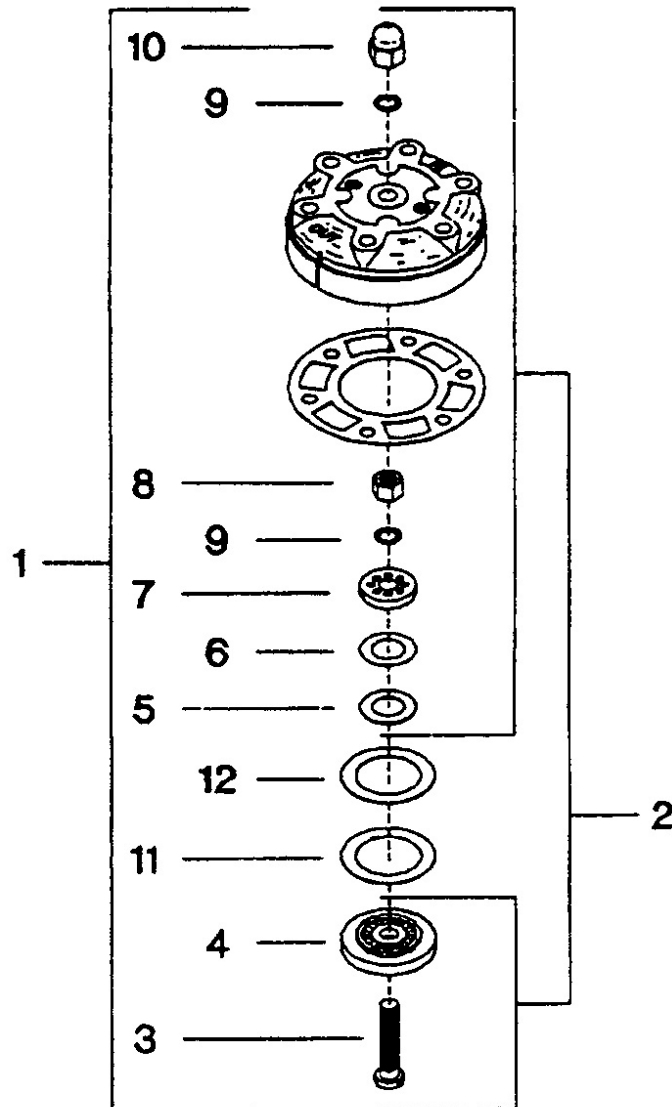

## 8. 55 GA VALVE ASSEMBLY - MODEL 15T2

## 8. 55 GA VALVE ASSEMBLY - MODEL 15T2

No.	Description	Ref Part No.	QTY
9-1	Valve, 55GA - Complete	37101946	1
9-2	– Valve, Assembly	32156747	1
9-3	– – Bolt, Valve	30279897	1
9-4	– – Seat, Valve Discharge	30217673	1
9-5	– – Plate, Valve Discharge	30181499	1
9-6	– – Spring, Valve Discharge	30221501	1
9-7	– – Plate, Stop - Discharge	30218978	1
9-8	– – Nut, Hex 3/4 - 16	95076816	1
9-9	– – Washer, Belleville - 3/4 WE	37092897	2
9-10	– – Nut, Acorn - 3/4 -16	30287650	1
9-11	– Spring, Valve - Inlet	30221550	1
9-12	– Plate, Valve - Inlet	30215891	1