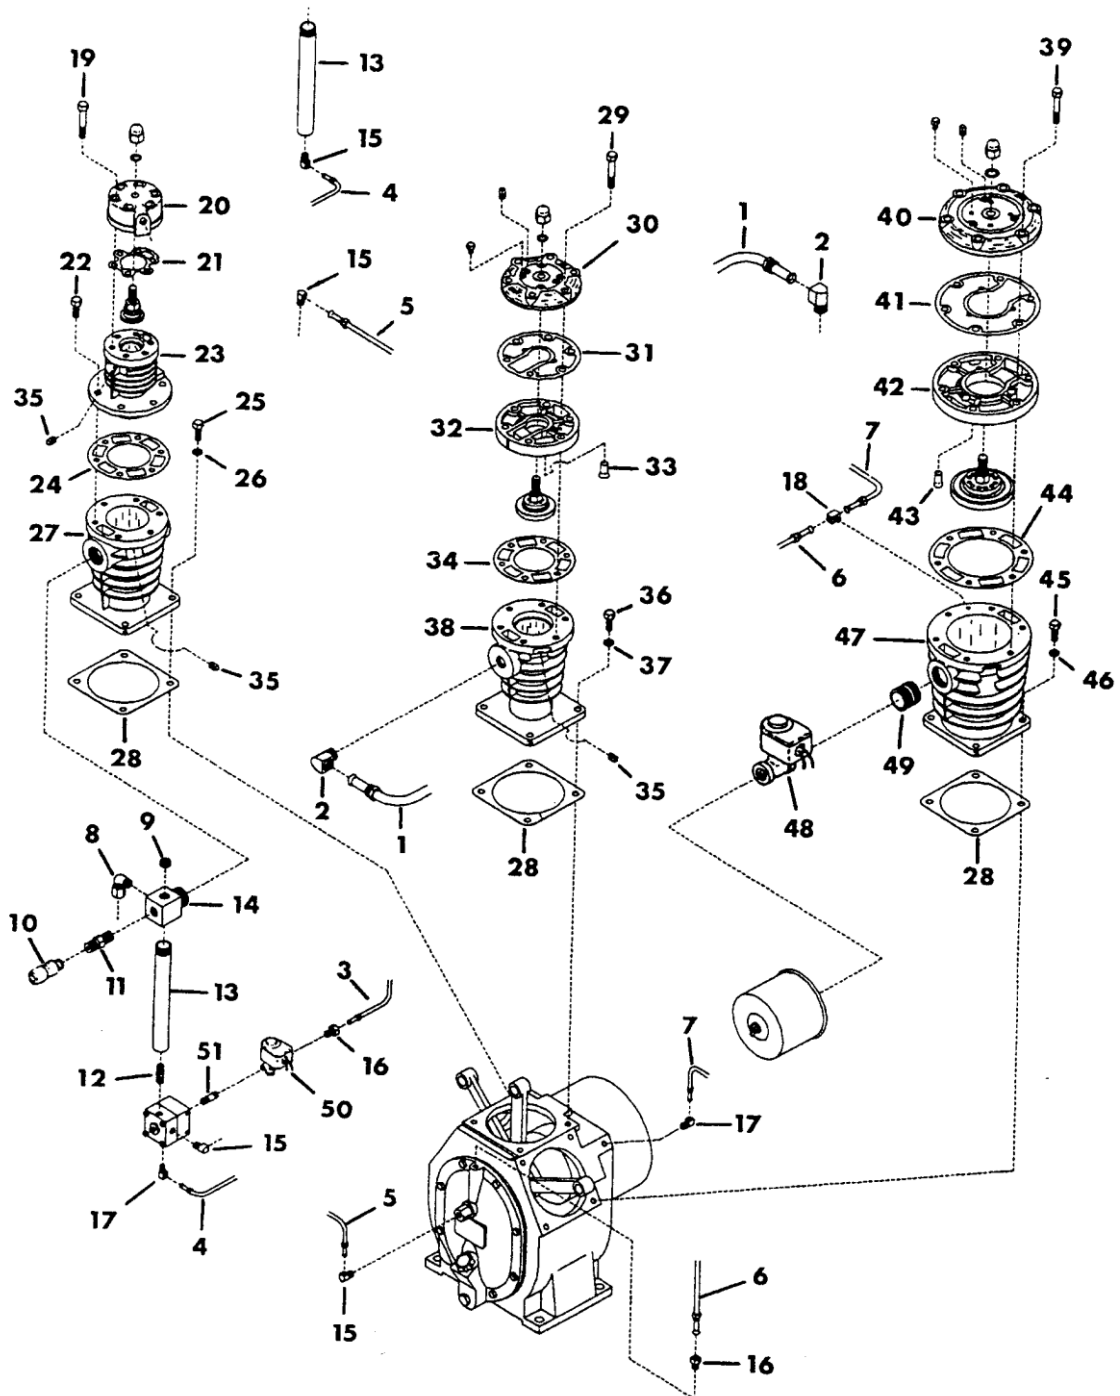

2. BARE COMPRESSOR - MODEL 15T2

2. BARE COMPRESSOR - MODEL 15T2

No.	Description	Ref Part No.	QTY
3-1	Tube Assembly, 2nd Stage/Intercooler	37131083	1
3-2	Tube Elbow - 3/4 X 3/4	95031761	2
3-3	Tube Assembly, Control Air	37131166	1
3-4	Tube Assembly, 2nd Stage Trap/UL105B	37131182	1
3-5	Tube Assly,2nd Stage Intercooler/Pilot Valve	37131075	1
3-6	Tube Assly, Top of Frame End Cover/1st Stage Cylinder	37131034	1
3-7	Tube Assembly Breather	37131026	1
3-8	Tube Elbow - 1/2 X 3/8" NPT	95040184	1
3-9	Plug, Pipe-Square Countersunk 1/2	95078648	1
3-10	Valve, Check-H.P	32162943	1
3-11	Nipple Hex - 1/2	32166245	1
3-12	Nipple Hex - 1/4"	30214738	1
3-13	Leg, Condensate Drain	32003634	2
3-14	Connection, Drain Leg	30283790	1
3-15	Elbow, Tube - 5/16 X 1/4	95110441	4
3-16	Connector, Male 5/16 X 1/4"	95082491	2
3-17	Elbow, Tube - 5/16 X 1/8	95031860	2
3-18	Tee, Male Branch - 5/16 X 1/8	95007522	1
3-19	Capscrew - Hex 1/2 - 1/3 X 2-3/4	95104212	6
3-20	Airhead - H.P.	37130655	1
3-21	Gasket, Airhead	30294284	1
3-22	Capscrew - Hex 1/2 - 13 X 1-1/4	95053567	6
3-23	Cylinder, Air - 1.625 Inch	37128685	1
3-24	Gasket, Airhead	30294508	1
3-25	Capscrew, - Hex 1/2 -13 X 1-1/4	95053567	4
3-26	Gasket, Copper Washer	95674701	4
3-27	Cylinder, Air - Cross Head	37128501	1
3-28	Gasket, Flange	30294235	3
3-29	Capscrew-Hex 1/2 X 3" H.T.	95053054	6
3-30	Airhead - Top	37130341	1