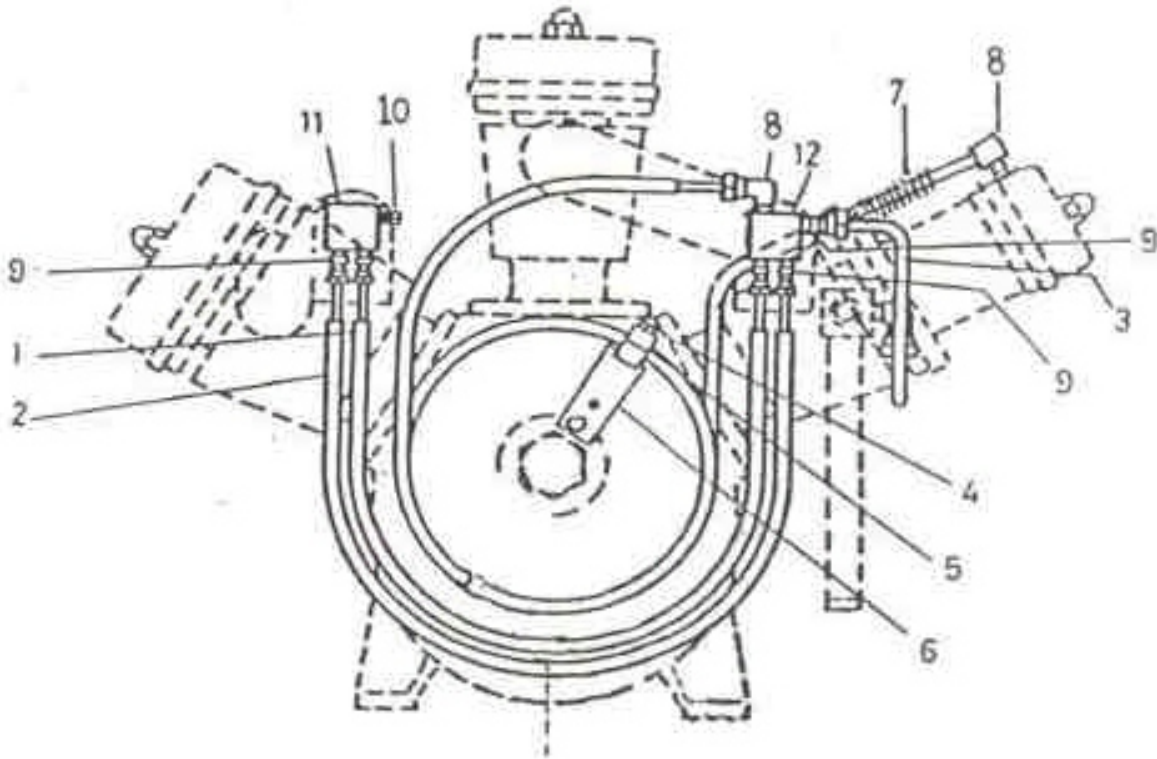

10. AFTERCOOLER ASSEMBLY - MODEL 15T2

10. AFTERCOOLER ASSEMBLY - MODEL 15T2

No.	Description	Ref Part No.	QTY
11-1	Tube Finned - 41"	30335459	1
11-2	Tube Finned - 37"	30335442	1
11-3	Tube Assy. A/C Trap	97046023	2.7 FT
11-4	Capscrew Hex 3/8 X 1-1/4L	95043766	4
11-5	Clamp Aftercooler	NSS	1
11-6	Brace Aftercooler	NSS	1
11-7	Tubing Finned - A/C.	32129004	1
11-8	Tube Elbow 1/2 X 3/8	95040184	2
11-9	Connector Tube	95083184	5
11-10	Plug Pipe Sq. Head 3/8	95033601	1
11-11	Connection A/C	30284137	1
11-12	Connection A/C	30284152	1