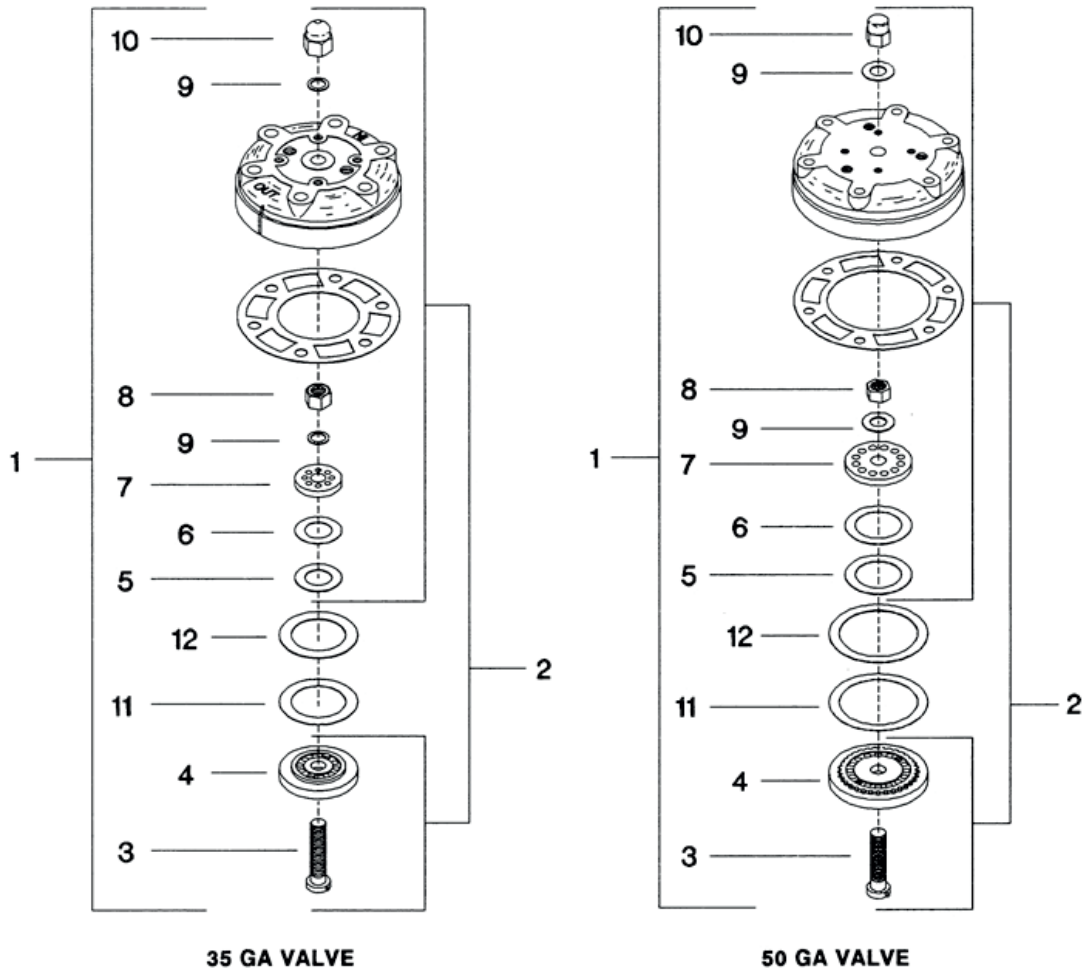

1. VALVE ASSEMBLY - BARE COMPRESSOR - MODEL 15T

1. VALVE ASSEMBLY - BARE COMPRESSOR - MODEL 15T

No.	Description	Ref Part No.	QTY
1-1	Valve complete 35 GA	37004827	1
1-2	– Assembly valve	32156713	1
1-3	– – Bolt valve	30220925	1
1-4	– – Seat, valve - discharge	30217608	1
1-5	– – Plate valve - discharge	30215941	1
1-6	– – Spring, valve - discharge	30221576	1
1-7	– – Plate stop - discharge	30218994	1
1-8	– – Nut , Hex	95076808	1
1-9	– – Washer, belleville	32158644	2
1-10	– – Nut , Acorn	30287643	1
1-11	– Spring, valve - inlet	30221501	1
1-12	– Plate valve - inlet	30181499	1
1-1	Valve complete 50 GA	37004843	2
1-2	– Assembly valve	32156739	1
1-3	– – Bolt valve	30279897	1
1-4	– – Seat, valve - discharge	30229538	1
1-5	– – Plate valve - discharge	30181499	1
1-6	– – Spring, valve - discharge	30221501	1
1-7	– – Plate stop - discharge	30218978	1
1-8	– – Nut , hex	95076816	1
1-9	– – Washer, belleville	37092897	2
1-10	– – Nut , Acorn	30287650	1
1-11	– Spring, valve - inlet	30221550	1
1-12	– Plate valve - inlet	30215891	1