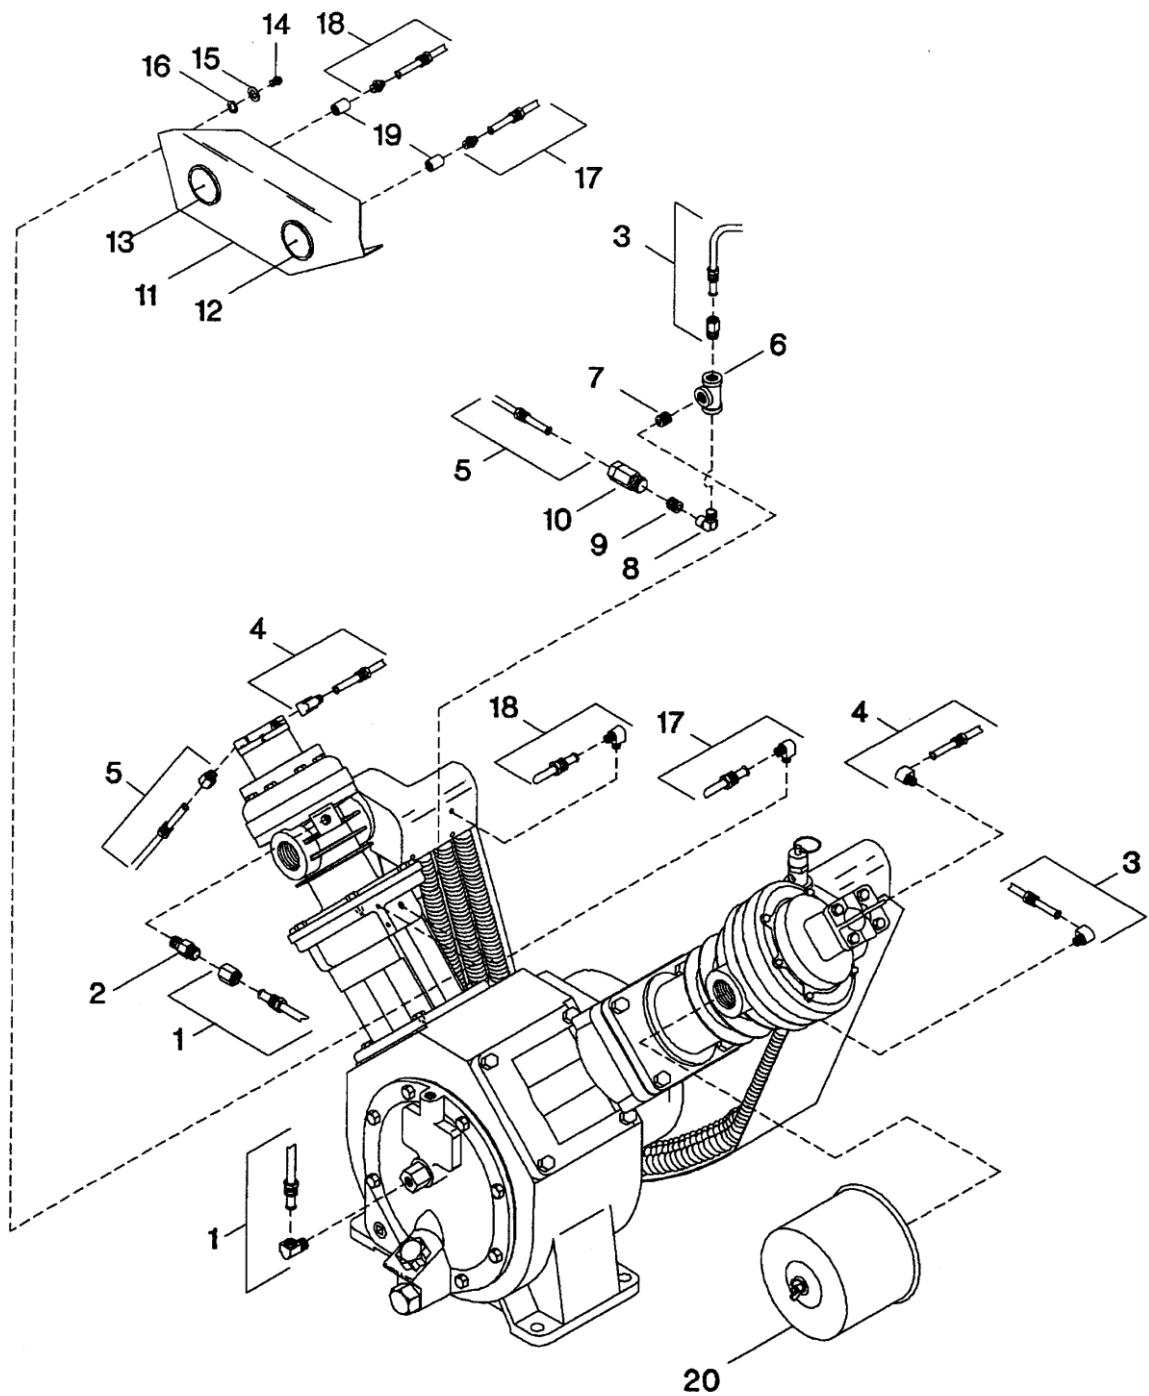

7. TUBE ASSEMBLIES & FITTINGS - MODEL 5T2NL

7. TUBE ASSEMBLIES & FITTINGS - MODEL 5T2NL

No.	Description	Ref Part No.	QTY
7-1	Assembly, Tube - Cylinder Relief Valve/Pilot Valve Complete	32241531	1
7-2	Valve, Cylinder Relief	32225567	1
7-3	Assembly, Tube - Distance Piece - Complete	32239998	1
7-4	Assembly, Tube - High Pressure/Low Pressure Constant Speed Unloaders - Complete	32241515	1
7-5	Assly, Tube - Distance Piece/Constant Speed Unloader Complete	32241507	1
7-6	Tee, Pipe - 1/4'	95298485	1
7-7	Nipple, Close - 1/4 X 7/8'	95426714	1
7-8	Elbow, Reducing - 1/4 X 1/8'	32225716	1
7-9	Nipple, Close - 1/8 X 3/4'	95242491	1
7-10	Valve, Check	32001141	1
7-11	Panel, Gauge	32018806	1
7-12	Gauge, Pressure - Distance Piece	32020554	1
7-13	Gauge, Pressure - Intercooler	32020547	1
7-14	Capscrew - M6 X 12	32225229	4
7-15	Washer, Flat - 6mm	32225310	4
7-16	Washer, Lock - 6mm	32225302	4
7-17	Assembly, Tube - Distance Piece/Pressure Gauge Complete	32239972	1
7-18	Assembly, Tube - Intercooler/Pressure Gauge Complete	32239980	1
7-19	Coupling, Pipe - 1/8'	32131674	2
7-20	Filter, Inlet - Complete (See Figure 9, Page 15)	32109779	1