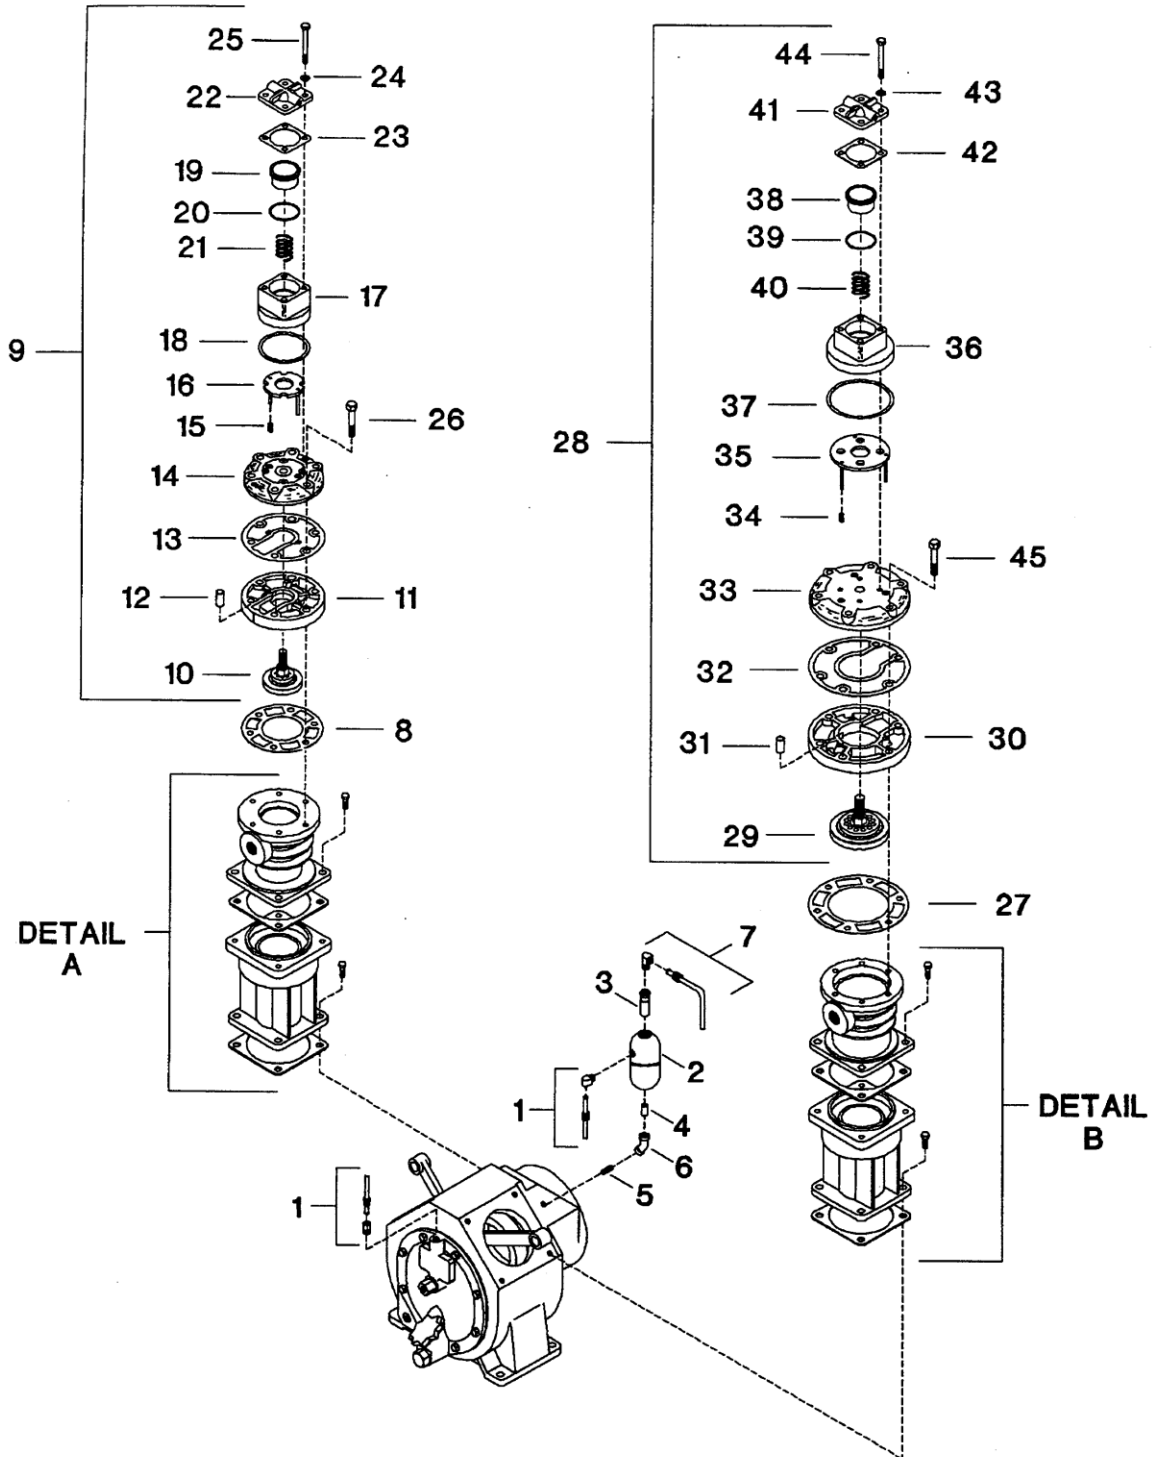

## 2. BARE COMPRESSOR - MODEL 5T2NL

## 2. BARE COMPRESSOR - MODEL 5T2NL

No.	Description	Ref Part No.	QTY
2-1	Assembly, Tube - Pilot Valve/Breather - Complete1.	32241523	1
2-2	Bottle, Breather Trap	32225534	1
2-3	Plug, Breather Element	32225526	1
2-4	Nipple, Hex - 3/8"	32230864	1
2-5	Nipple, Close - 3/8 X 1'	95691077	1
2-6	Elbow, Pipe - 3/8' - 45°	95030672	1
2-7	Assembly, Tube - Breather Trap - Completet	32241549	1
2-8	Gasket, Airhead - High Pressure	30294508	1
2-9	Assembly, Airhead/Valve - High Pressure	32226318	1
2-10	- Valve, 35 - Complete (See Figure 3, Page 8)	37004827	1
2-11	- Airhead, Bottom	32222705	1
2-12	- Dowel	37114030	1
2-13	- Gasket, Airhead - Top/Bottom	37007754	1
2-14	- Airhead, Top	32226177	1
2-15	- Spring, Unloader Pin	32012395	2
2-16	- Plate, Unloader - Complete	32016578	1
2-17	- Body, Unloader	37129889	1
2-18	- Gasket, Unloader Body	30294680	1
2-19	- Piston, Unloader	32222507	1
2-20	- O-Ring, Unloader Piston	32225468	1
2-21	- Spring, Unloader Piston	30416853	1
2-22	- Cover, Unloader	37129905	1
2-23	- Gasket, Unloader Cover	30294656	1
2-24	- Washer - M10	32225286	4
2-25	- Capscrew - M10 X 85	32225138	4
2-26	Capscrew - M12 X 75	32225146	6
2-27	Gasket, Airhead - Low Pressure	30294193	1
2-28	Assembly, Airhead/Valve - Low Pressure	32226300	1
2-29	- Valve, 50 - Complete (See Figure 4, Page 9)	37004843	1
2-30	- Airhead, Bottom	32222739	1
2-31	- Dowel	37114030	1
2-32	- Gasket, Airhead - Top/Bottom	37007747	1
2-33	- Airhead, Top	32226185	1
2-34	- Spring, Unloader Pin	32012395	3
2-35	- Plate, Unloader - Complete	32222788	1
2-36	- Body, Unloader	37129947	1
2-37	- Gasket, Unloader Body	30294698	1
2-38	- Piston, Unloader	32222507	1

## 2. BARE COMPRESSOR - MODEL 5T2NL

No.	Description	Ref Part No.	QTY
2-39	– O-Ring, Unloader Piston	32225468	1
2-40	– Spring, Unloader Piston	30416853	1
2-41	– Cover, Unloader	37129905	1
2-42	– Gasket, Unloader Cover	30294656	1
2-43	– Washer - M10	32225286	4
2-44	– Capscrew - M10 X 90	32225138	4
2-45	Capscrew - M12 X 75	32225146	6