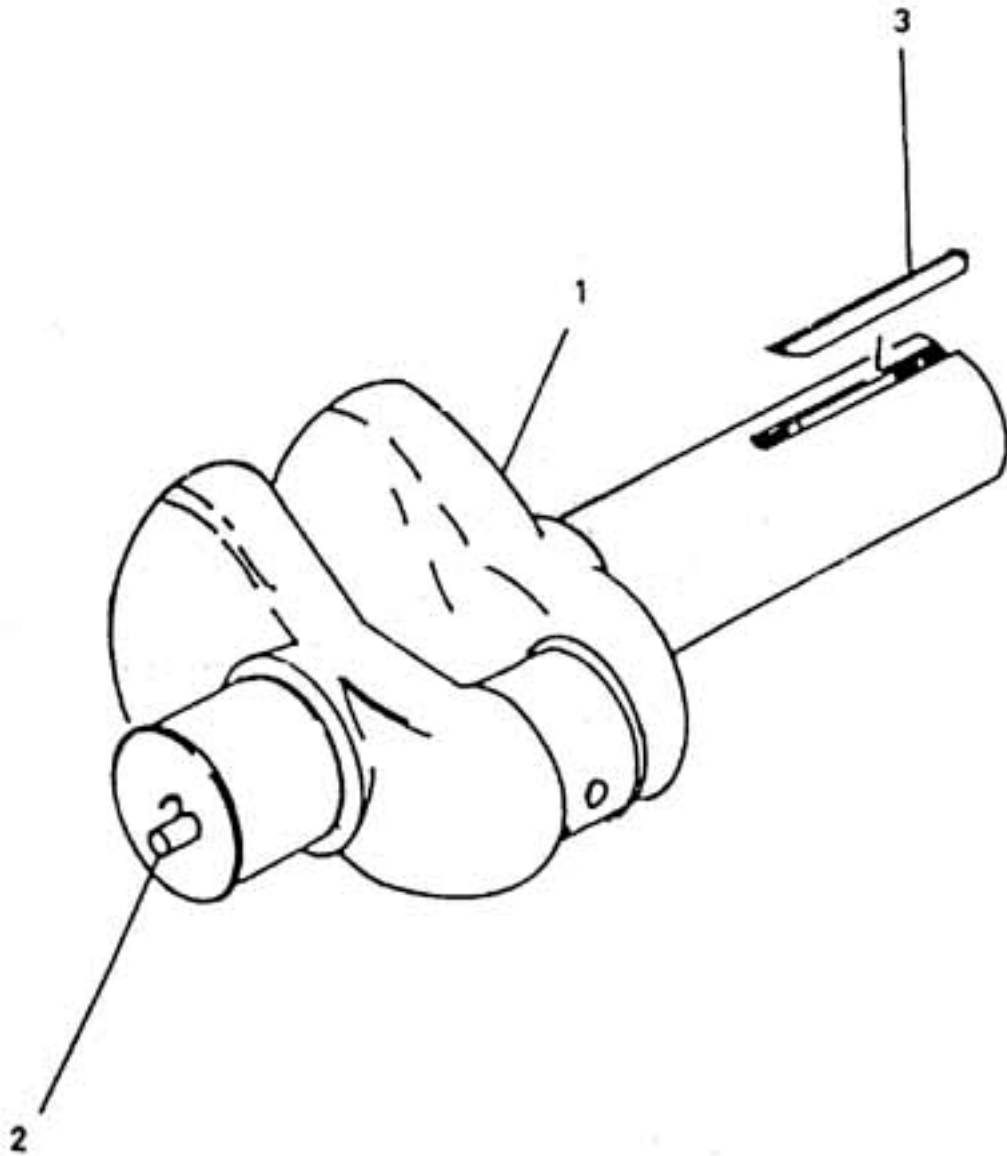

8. ASSEMBLY CRANKSHAFT - MODEL 9 x 7 NL

8. ASSEMBLY CRANKSHAFT - MODEL 9 x 7 NL

No.	Description	Ref Part No.	QTY
1	Crank Shaft	30559652	1
2	Pin Dowel Crank Shaft	70408240	1
3	Key 7/8" X 4 -1/2"	95545679	1