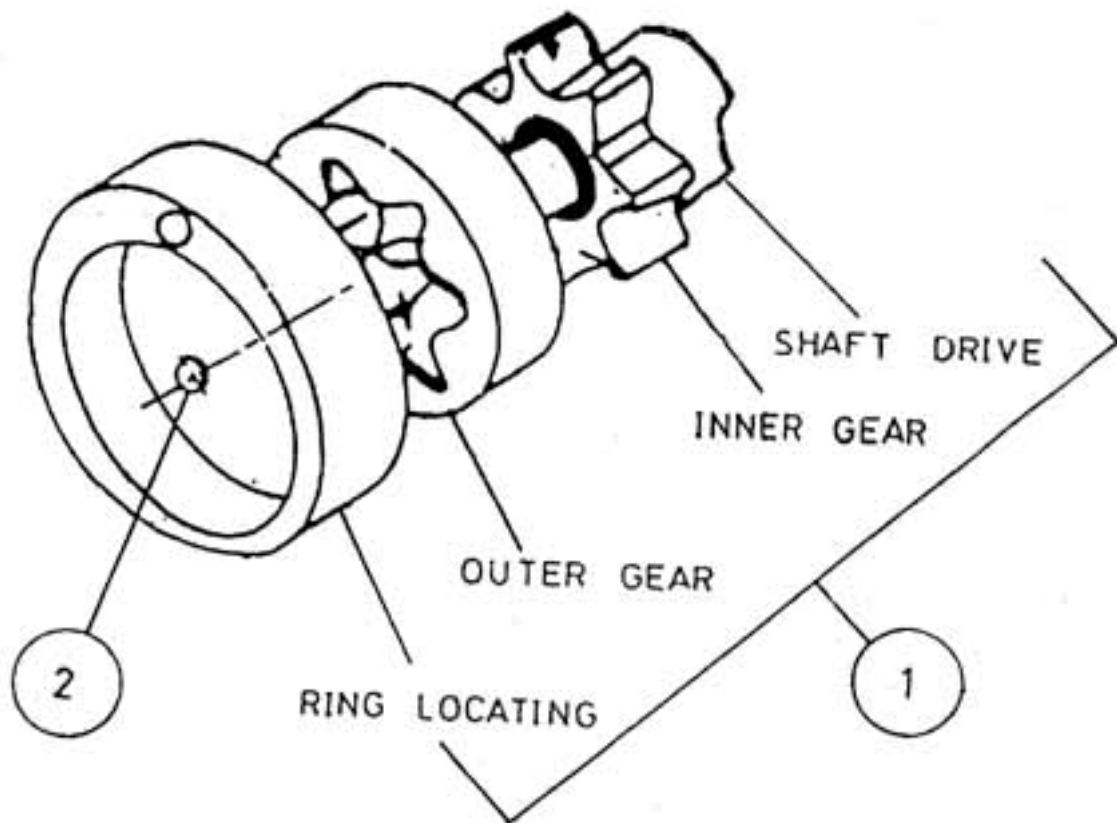

7. ASSEMBLY OIL PUMP - MODEL 9 x 7 NL

7. ASSEMBLY OIL PUMP - MODEL 9 x 7 NL

No.	Description	Ref Part No.	QTY
1	Assembly Oil Pump	30427140	1
2	Cover Shaft	30253892	1