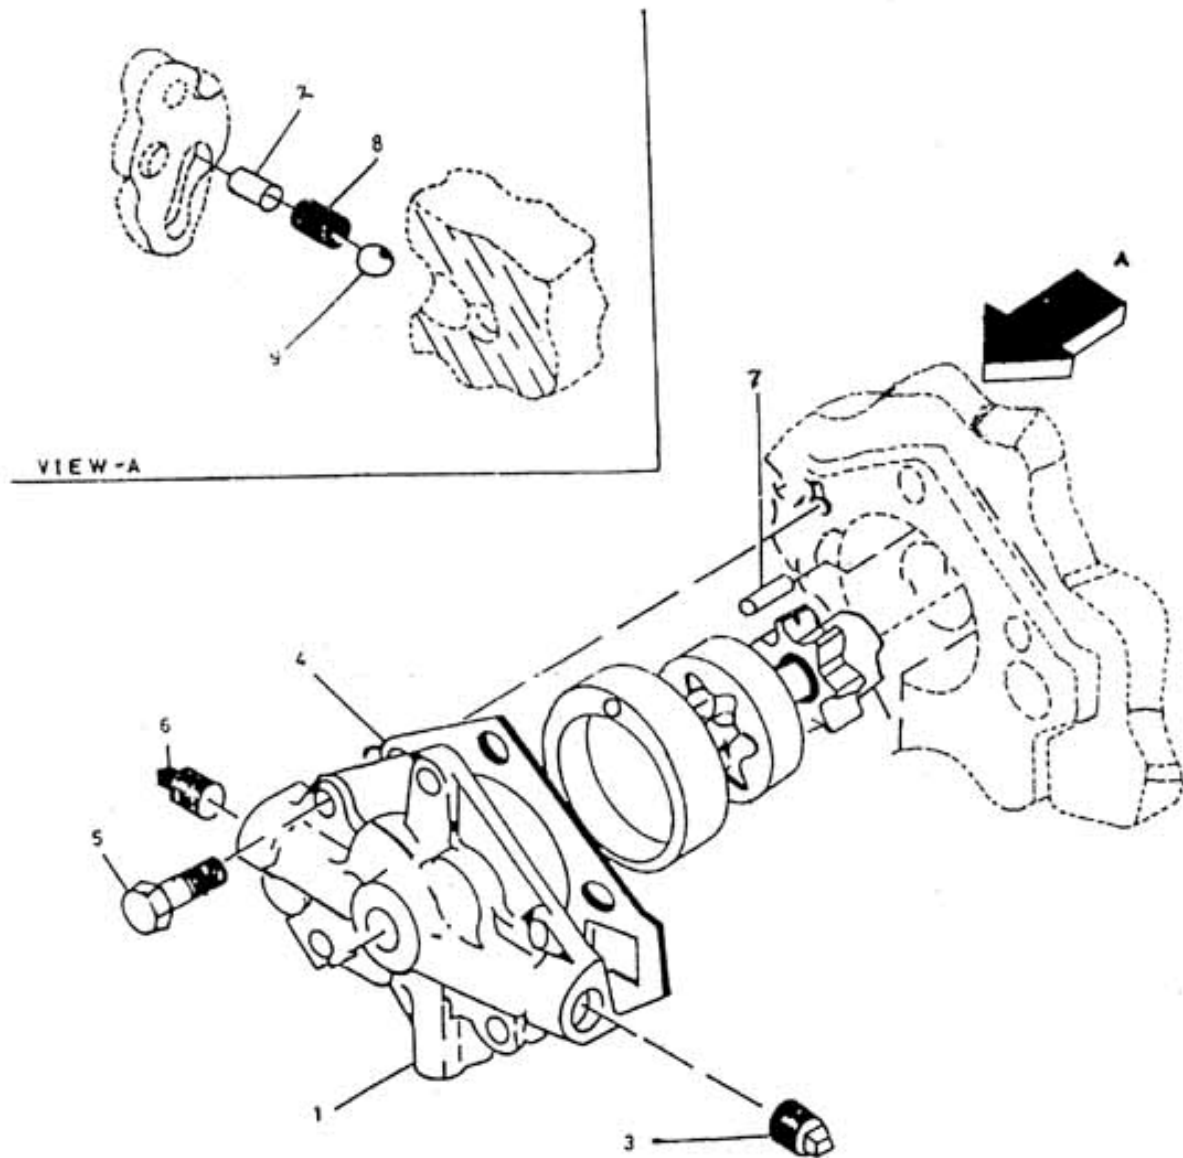

6. ASSEMBLY OIL PUMP COVER - MODEL 9 x 7 NL

6. ASSEMBLY OIL PUMP COVER - MODEL 9 x 7 NL

No.	Description	Ref Part No.	QTY
1	Cover Oil Pump With Bush	39863683	1
2	Dowel Pin - Oil Pump 1/4" X 1"	95033825	1
3	Plug Pipe Sq. Hd 1/2"	95033619	1
4	Gasket Cover Oil Pump	30205280	1
5	Bolt Hex Head 7/16" X 1"	95104006	5
6	Plug Counter Shunk 3/8"	95101705	1
7	Pin Roll 5/16" X 1	95098653	1
8	Spring Valve Relief	30508741IM	1
9	Ball Relief Valve 1/2"	95226627	1