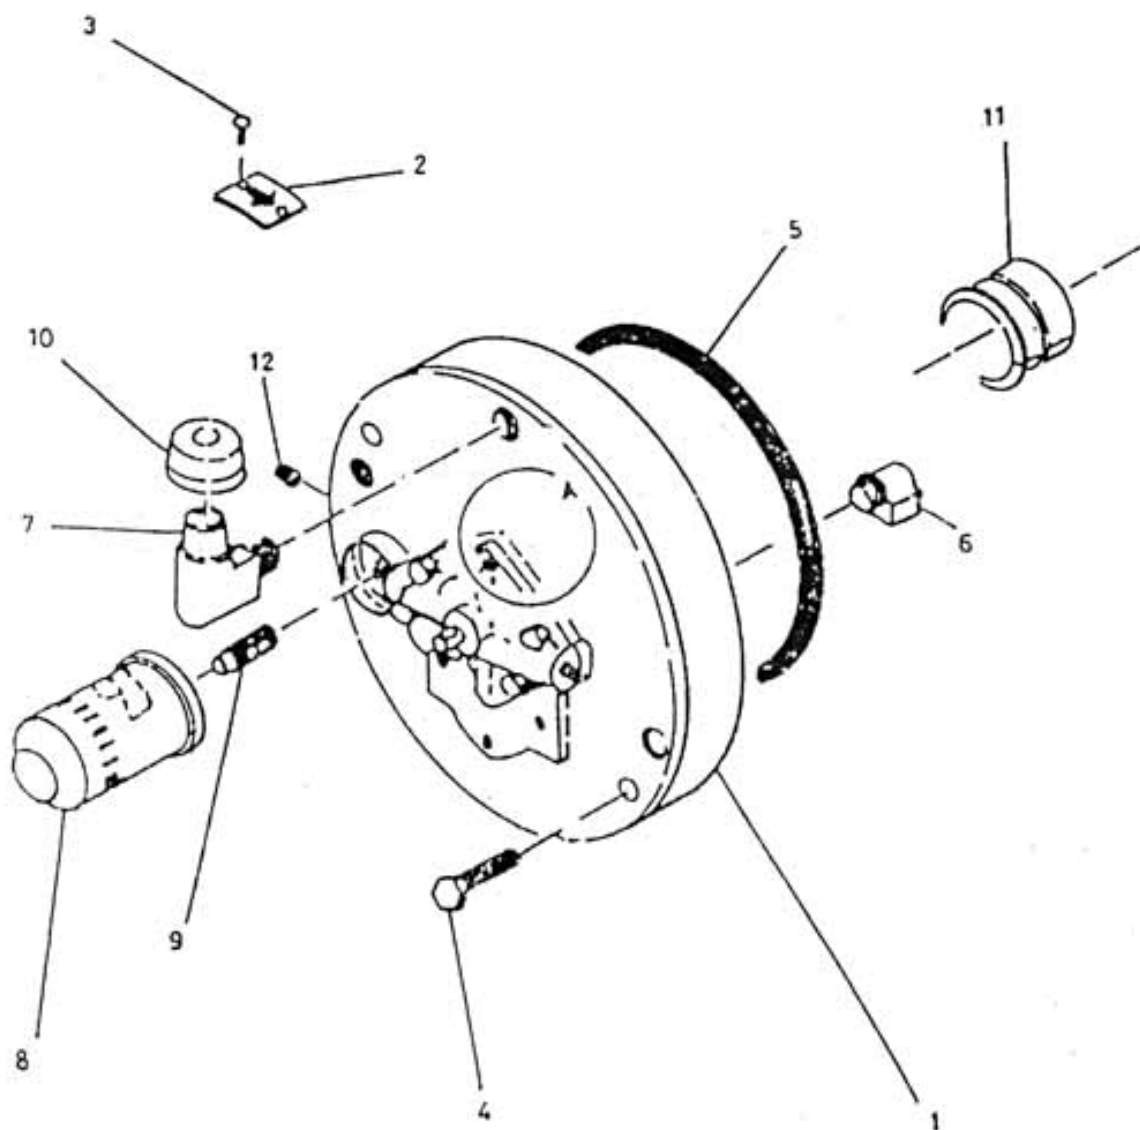

4. HOUSING MAIN BEARING & OIL PUMP - MODEL 9 x 7 NL

4. HOUSING MAIN BEARING & OIL PUMP - MODEL 9 x 7 NL

No.	Description	Ref Part No.	QTY
1	Housing Main Bearing	42168690	1
2	Plate Rotation	39516646	1
3	Screw Machine 0.114" X0.25"	39175070	2
4	Screw Cap Hex Head 3/4" X 4"	95104709	2
5	O' Ring 14" X 14-1/2" X 1/4"	95018370	1
6	Elbow Male 5/8"	94425162	1
7	Breather Elbow	39314323	1
8	Filter Oil	30472161	1
9	Adaptor Oil Filter	30179220	1
10	Cap Breather	30557888	1
11	Bush Main Bearing Housing 7"	30557565	2
12	Plug Co. Sunk 3/8"	95101705	2