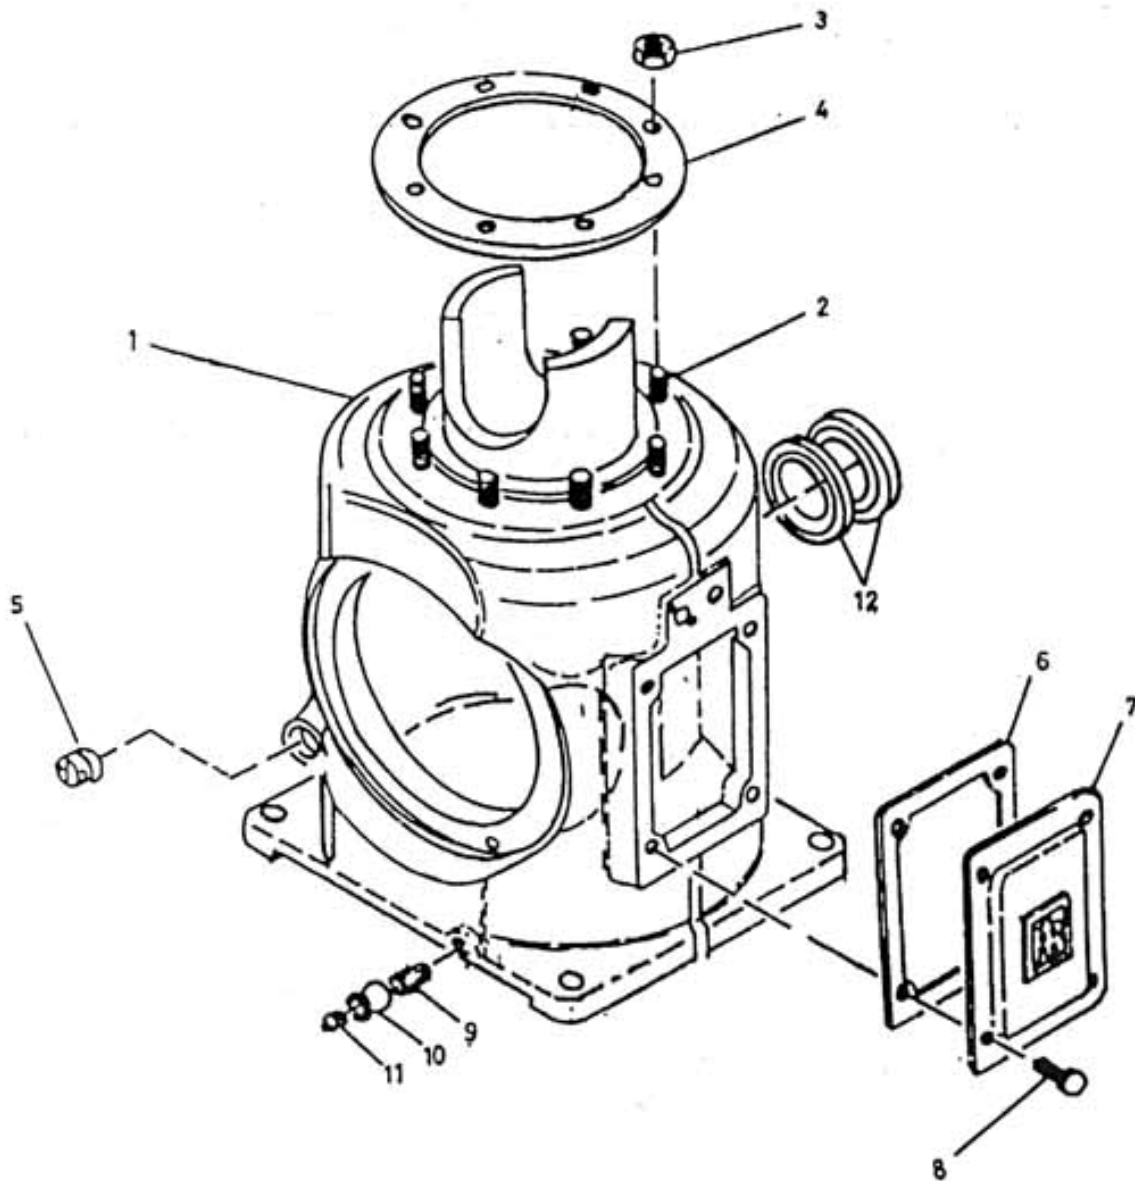

### 3. FRAME COMPLETE - MODEL 9 x 7 NL

### 3. FRAME COMPLETE - MODEL 9 x 7 NL

No.	Description	Ref Part No.	QTY
1	Frame	30556385	1
2	Stud 3/4" X 2-3/4"	95093662	8
3	Nut Hex 3/4"	95077822	8
4	Gasket Frame	39550215	1
5	Glass Sight Flow	39137245	1
6	Cover Frame	39566864	1
7	Gasket Cover Frame	30562243	1
8	Screw Cap Hex 1/2" X 1 "	95104147	4
9	Nipple 1/2" X 2-1/2"	95049177	1
10	Coupling 1/2"	95011094	1
11	Plug Pipe Sq. Hd 1/2"	95033619	1
12	Seal Crankshat Oil	37794377	2
-	Plug Pipe Sq. Hd 3/4"	95002143	3
-	Plug 1 - 1/4"	95033569	1