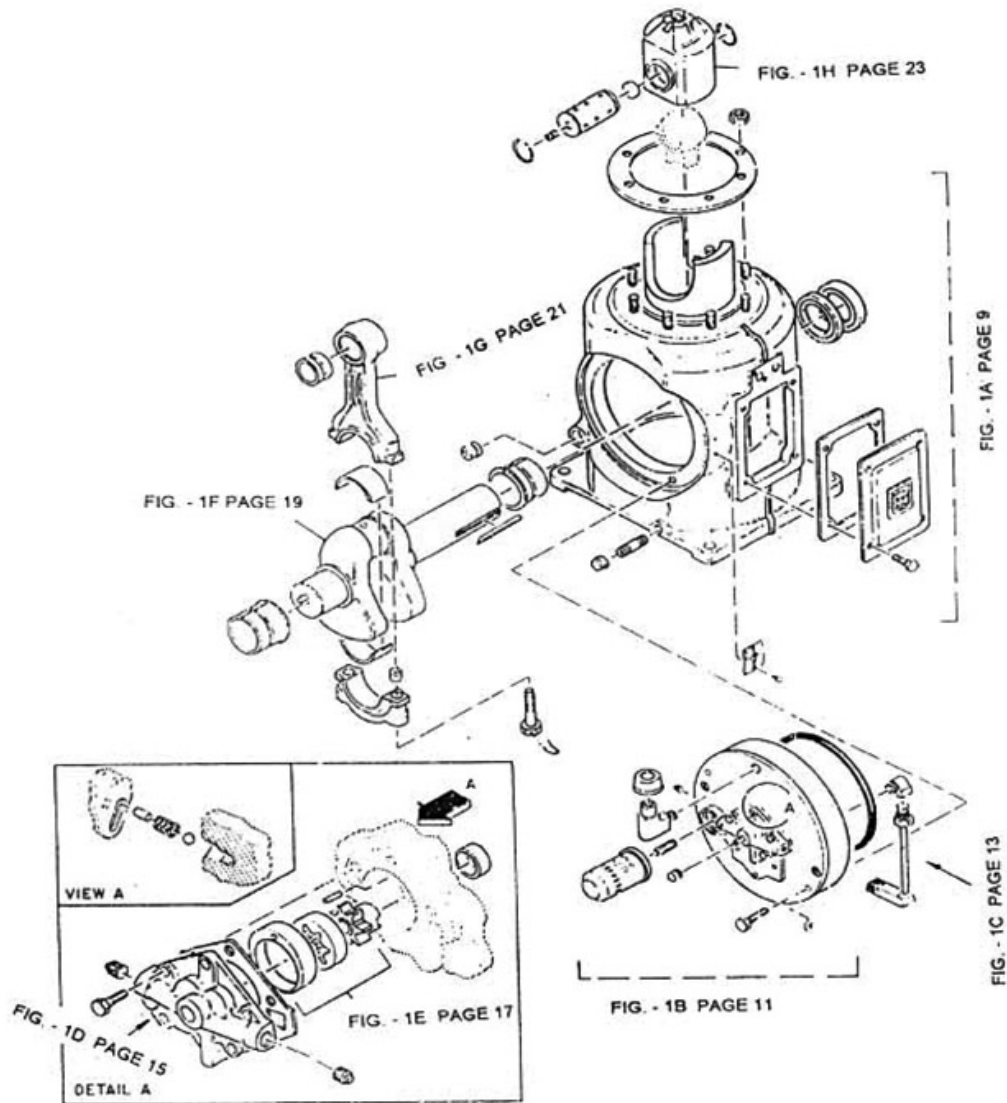

2. ASSEMBLY FRAME & GEAR - MODEL 9 x 7 NL

2. ASSEMBLY FRAME & GEAR - MODEL 9 x 7 NL

No.	Description	Ref Part No.	QTY
1A	Assembly Frame Complete	37091261	1
1B	Assembly Housing Main Bearing	70396353	1
1C	Assembly Suction Pipe For Oil	30384440	1
1D	Assembly Oil Pump Cover	31165376	1
1E	Assembly Oil Pump	70264338	1
1F	Assembly Crank Shaft	30751150	1
1G	Assembly Rod Connecting	37189628	1
1H	Assembly Cross Head	37046414	1