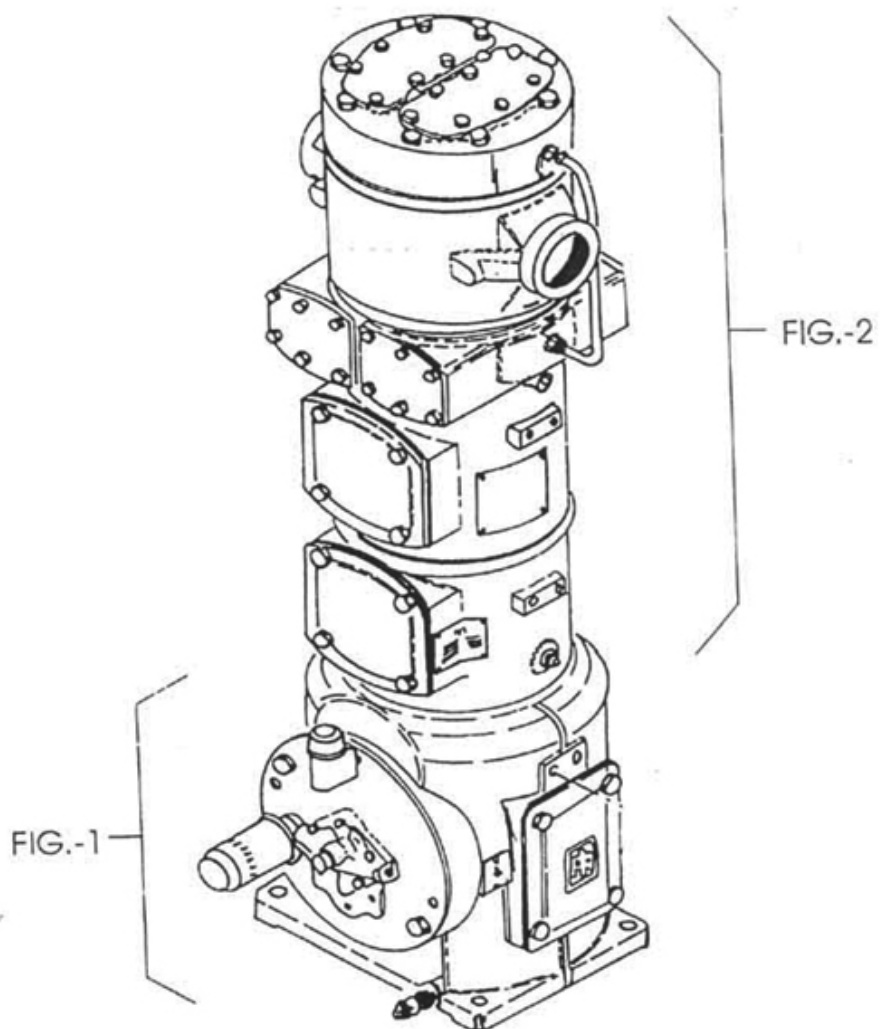

1. COMPRESSOR PARTS LIST - MODEL 9 x 7 NL

1. COMPRESSOR PARTS LIST - MODEL 9 x 7 NL

No.	Description	Ref Part No.	QTY
1	Compressor	70316435	1
2	Filter Air	94454667	1
3	V-Sheave	30574024	1