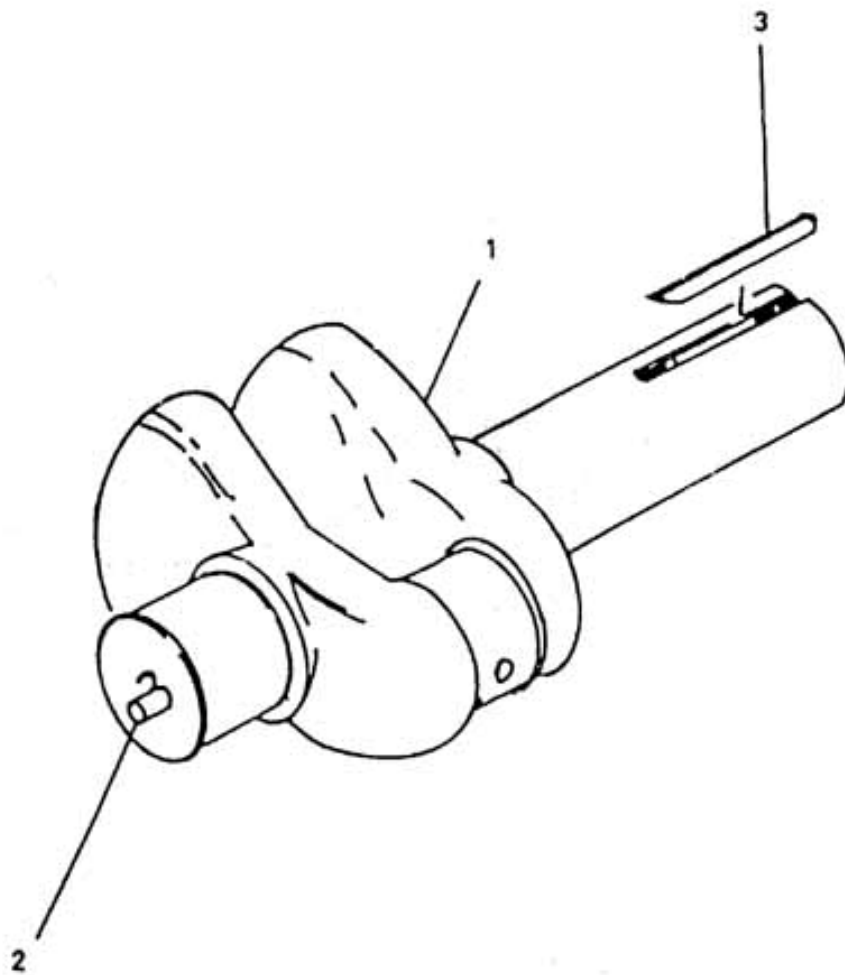

8. ASSEMBLY CRANKSHAFT - MODEL 9.5 x 7 NL

8. ASSEMBLY CRANKSHAFT - MODEL 9.5 x 7 NL

No.	Description	Ref Part No.	QTY
1	Crank Shaft	30559652	1
2	Pin Dowel Crank Shaft	70408240	1
3	Key 7/8" X 4 -1/2"	95545679	1