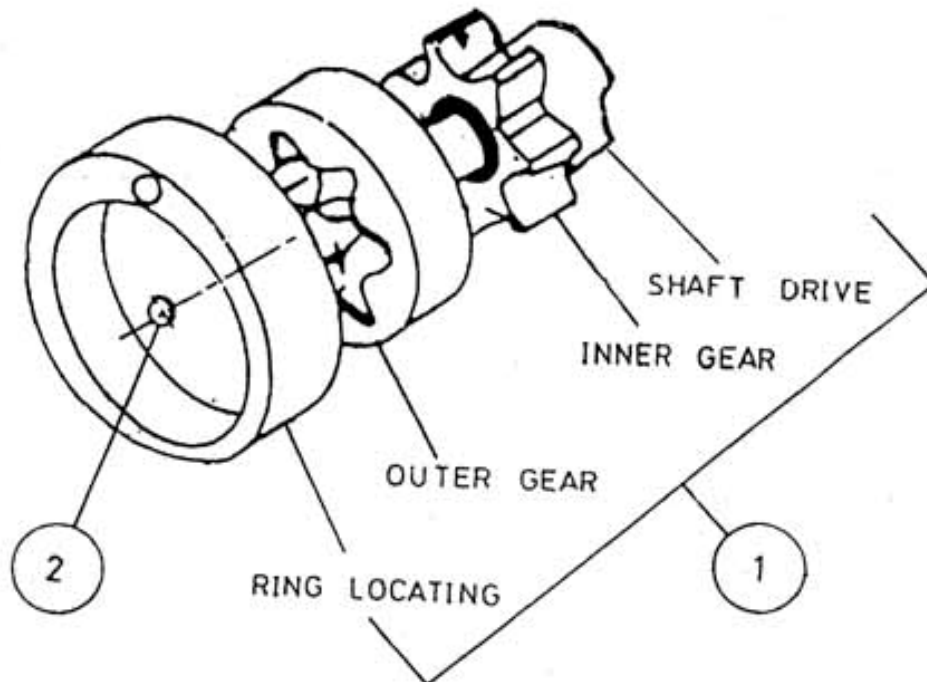

## 7. ASSEMBLY OIL PUMP - MODEL 9.5 x 7 NL

## 7. ASSEMBLY OIL PUMP - MODEL 9.5 x 7 NL

No.	Description	Ref Part No.	QTY
1	Assembly Oil Pump	30427140	1
2	Cover Shaft	30253892	1