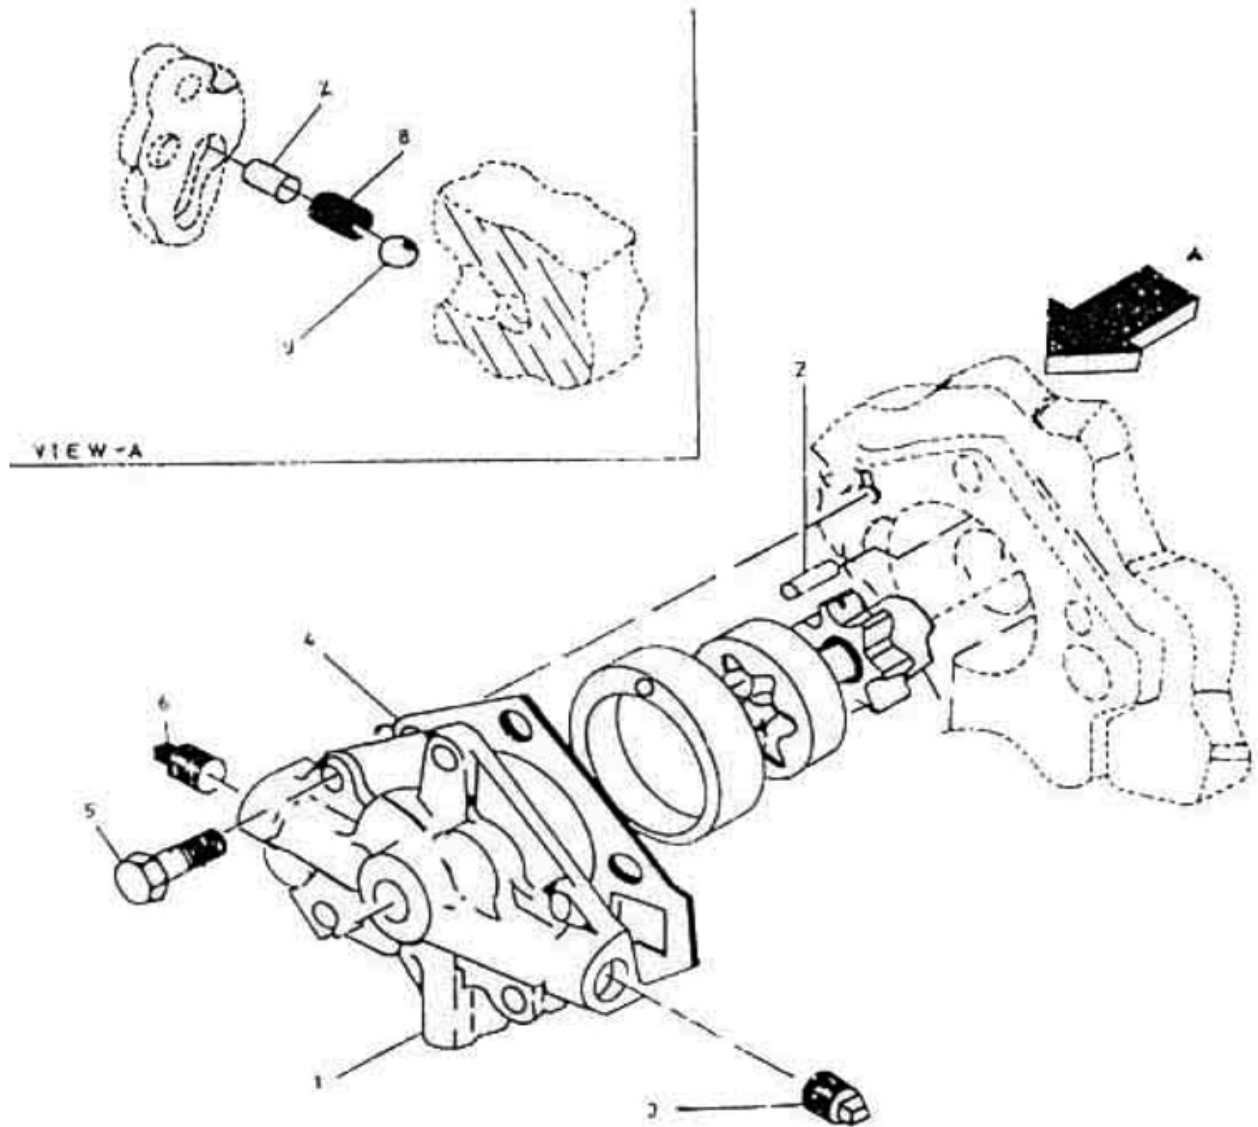

6. ASSEMBLY OIL PUMP COVER - MODEL 9.5 x 7 NL

6. ASSEMBLY OIL PUMP COVER - MODEL 9.5 x 7 NL

No.	Description	Ref Part No.	QTY
1	Cover Oil Pump With Bush	39863683	1
2	Dowel Pin - Oil Pump 1/4" X 1"	95033825	1
3	Plug Pipe Sq. Hd 1/2"	95033619	1
4	Gasket Cover Oil Pump	30205280	1
5	Bolt Hex Head 7/16" X 1"	95104006	5
6	Plug Counter Shunk 3/8"	95101705	1
7	Pin Roll 5/16" X 1	95098653	1
8	Spring Valve Relief	30508741IM	1
9	Ball Relief Valve 1/2"	95226627	1