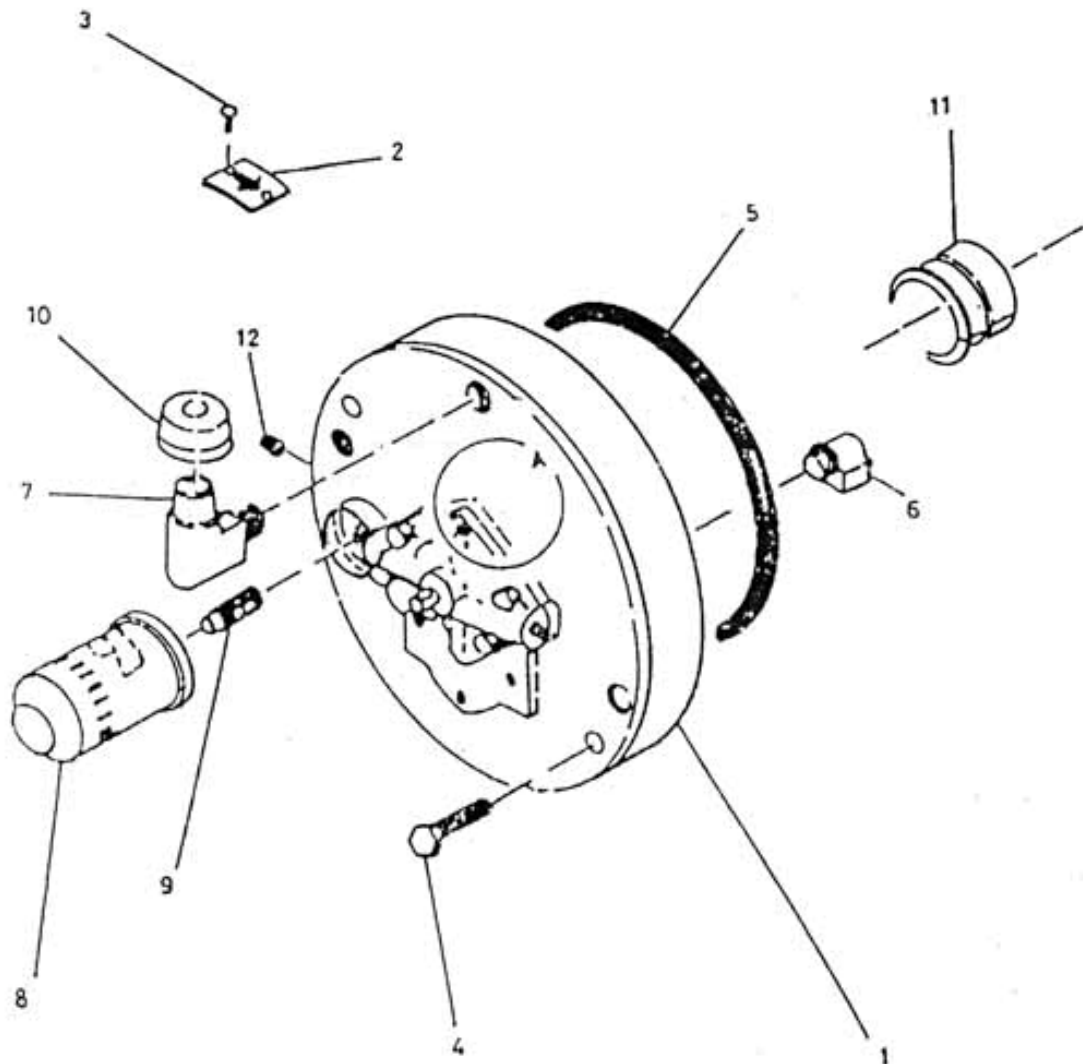

## 4. HOUSING MAIN BEARING & OIL PUMP - MODEL 9.5 x 7 NL

## 4. HOUSING MAIN BEARING & OIL PUMP - MODEL 9.5 x 7 NL

No.	Description	Ref Part No.	QTY
1	Housing Main Bearing	42168690	1
2	Plate Rotation	39516646	1
3	Screw Machine 0.114" X0.25"	39175070	2
4	Screw Cap Hex Head 3/4" X 4"	95104709	2
5	O' Ring 14" X 14-1/2" X 1/4"	95018370	1
6	Elbow Male 5/8"	94425162	1
7	Breather Elbow	39314323	1
8	Filter Oil	30472161	1
9	Adaptor Oil Filter	30179220	1
10	Cap Breather	30557888	1
11	Bush Main Bearing Housing 7"	30557565	2
12	Plug Co. Sunk 3/8"	95101705	2