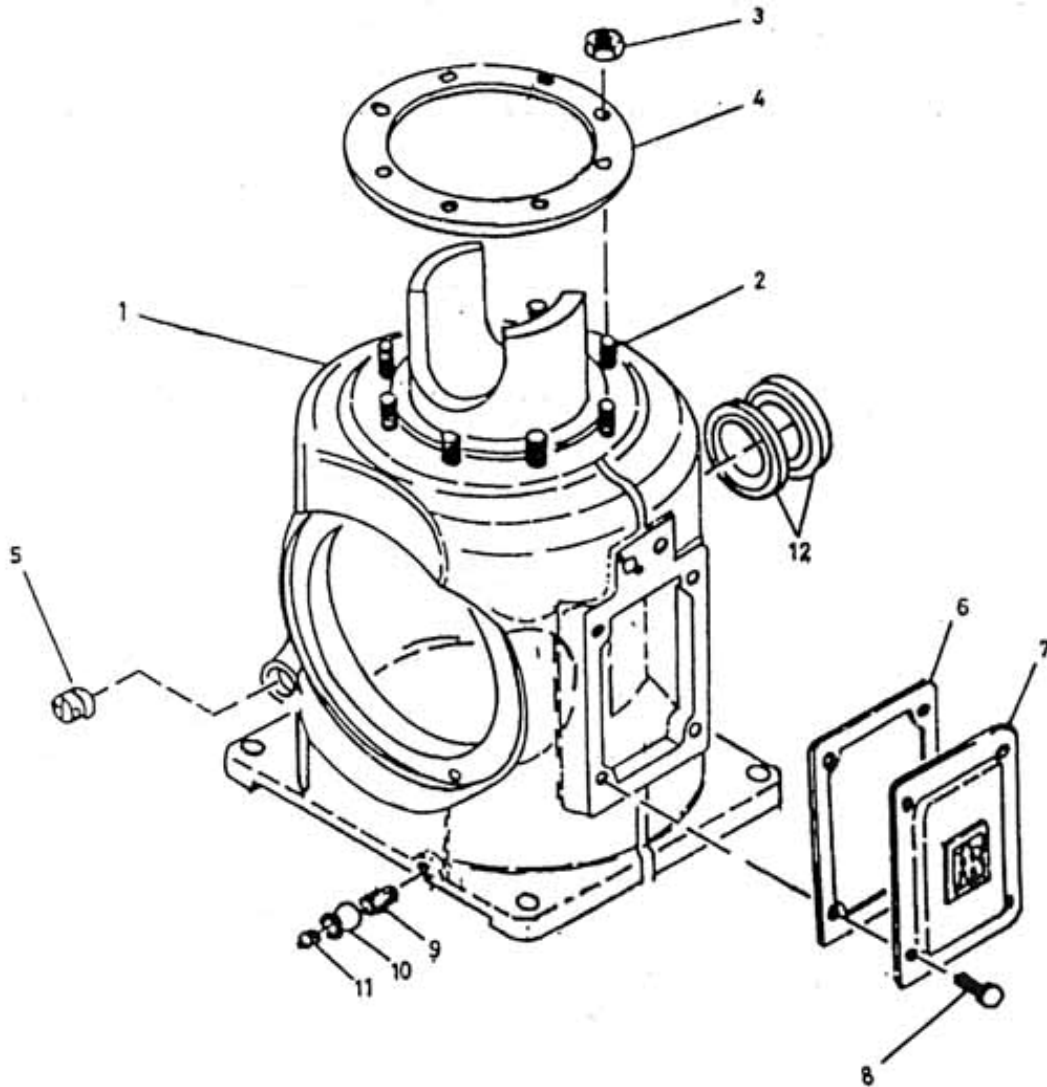

### 3. FRAME COMPLETE - MODEL 9.5 x 7 NL

### 3. FRAME COMPLETE - MODEL 9.5 x 7 NL

No.	Description	Ref Part No.	QTY
1	Frame	30556385	1
2	Stud 3/4" X 2-3/4"	95093662	8
3	Nut Hex 3/4"	95077822	8
4	Gasket Frame	39550215	1
5	Glass Sight Flow	39137245	1
6	Cover Frame	39566864	1
7	Gasket Cover Frame	30562243	1
8	Screw Cap Hex 1/2" X 1 "	95104147	4
9	Nipple 1/2" X 2-1/2"	95049177	1
10	Coupling 1/2"	95011094	1
11	Plug Pipe Sq. Hd 1/2"	95033619	1
12	Seal Crankshat Oil	37794377	2
-	Plug Pipe Sq. Hd 3/4"	95002143	3
-	Plug 1 - 1/4"	95033569	1