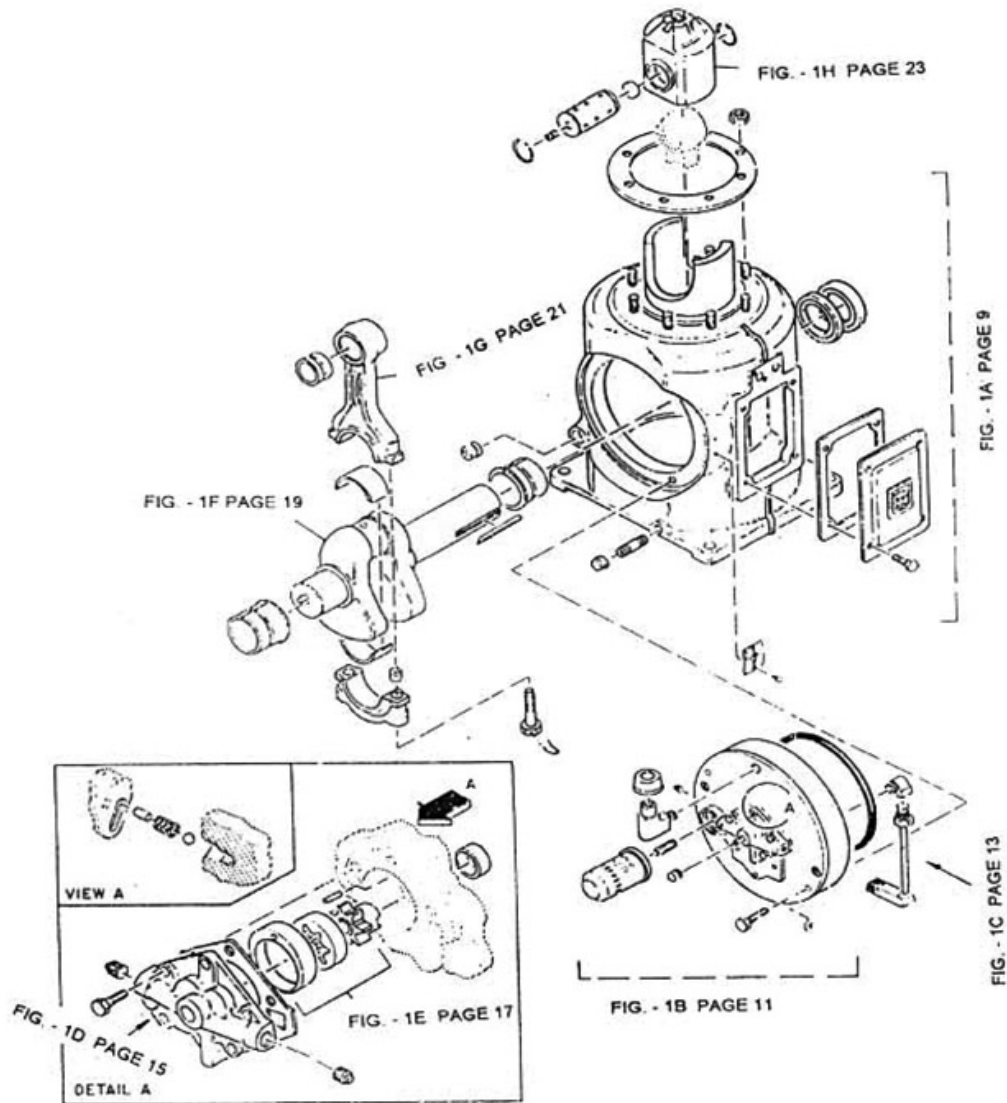

2. ASSEMBLY FRAME & GEAR - MODEL 9.5 x 7 NL

2. ASSEMBLY FRAME & GEAR - MODEL 9.5 x 7 NL

No.	Description	Ref Part No.	QTY
1A	Assembly Frame Complete	37091261	1
1B	Assembly Housing Main Bearing	70396353	1
1C	Assembly Suction Pipe For Oil	30384440	1
1D	Assembly Oil Pump Cover	31165376	1
1E	Assembly Oil Pump	70264338	1
1F	Assembly Crank Shaft	30751150	1
1G	Assembly Rod Connecting	37189628	1
1H	Assembly Cross Head	37046414	1