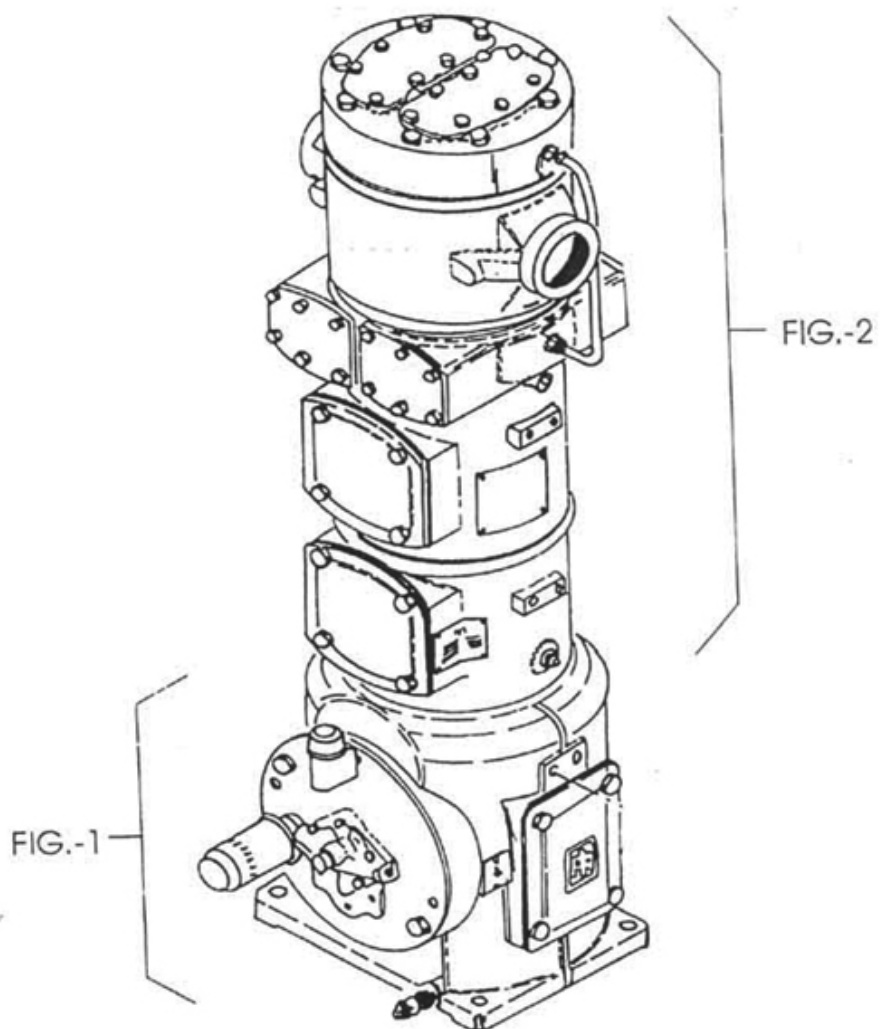

1. COMPRESSOR PARTS LIST - MODEL 9.5 x 7 NL

1. COMPRESSOR PARTS LIST - MODEL 9.5 x 7 NL

No.	Description	Ref Part No.	QTY
1	Compressor	70316476	1
2	Filter Air	94454667	1
3	V-Sheave	30574024	1